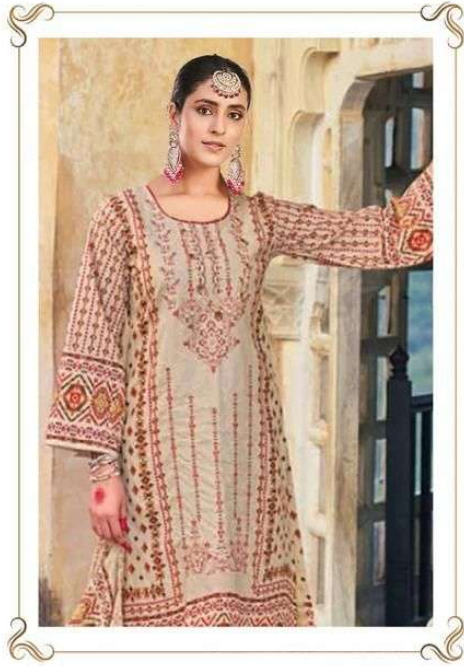

**BIN SAEED LAWN
COLLECTION VOL-21**

7773 *The art of designing Luxury style...*
D.NO. 1297

BELIEVE

Super Fine Edge
100% Cotton Lawn
Made in Pakistan

7773
D.NO.1298

BIN SAEED LAWN
COLLECTION VOL-21

**BIN SAEED LAWN
COLLECTION VOL-21**