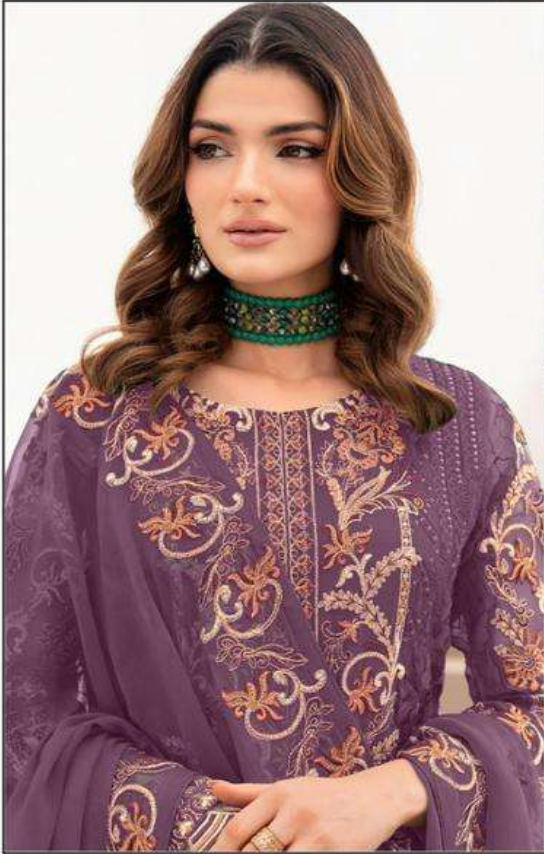

ALK D.No.5056-F

TOP

FOX GEORGETTE
WITH EMBROIDERY

BOTTOM-INNER

DULL SANTOON

DUPATTA

NAZMIN
WITH EMBROIDERY

ALK[®]

AL KHUSHBU[®]

AADILA

VOL-2

ALK D.No.5056-G

TOP

FOX GEORGETTE
WITH EMBROIDERY

BOTTOM-INNER

DULL SANTOON