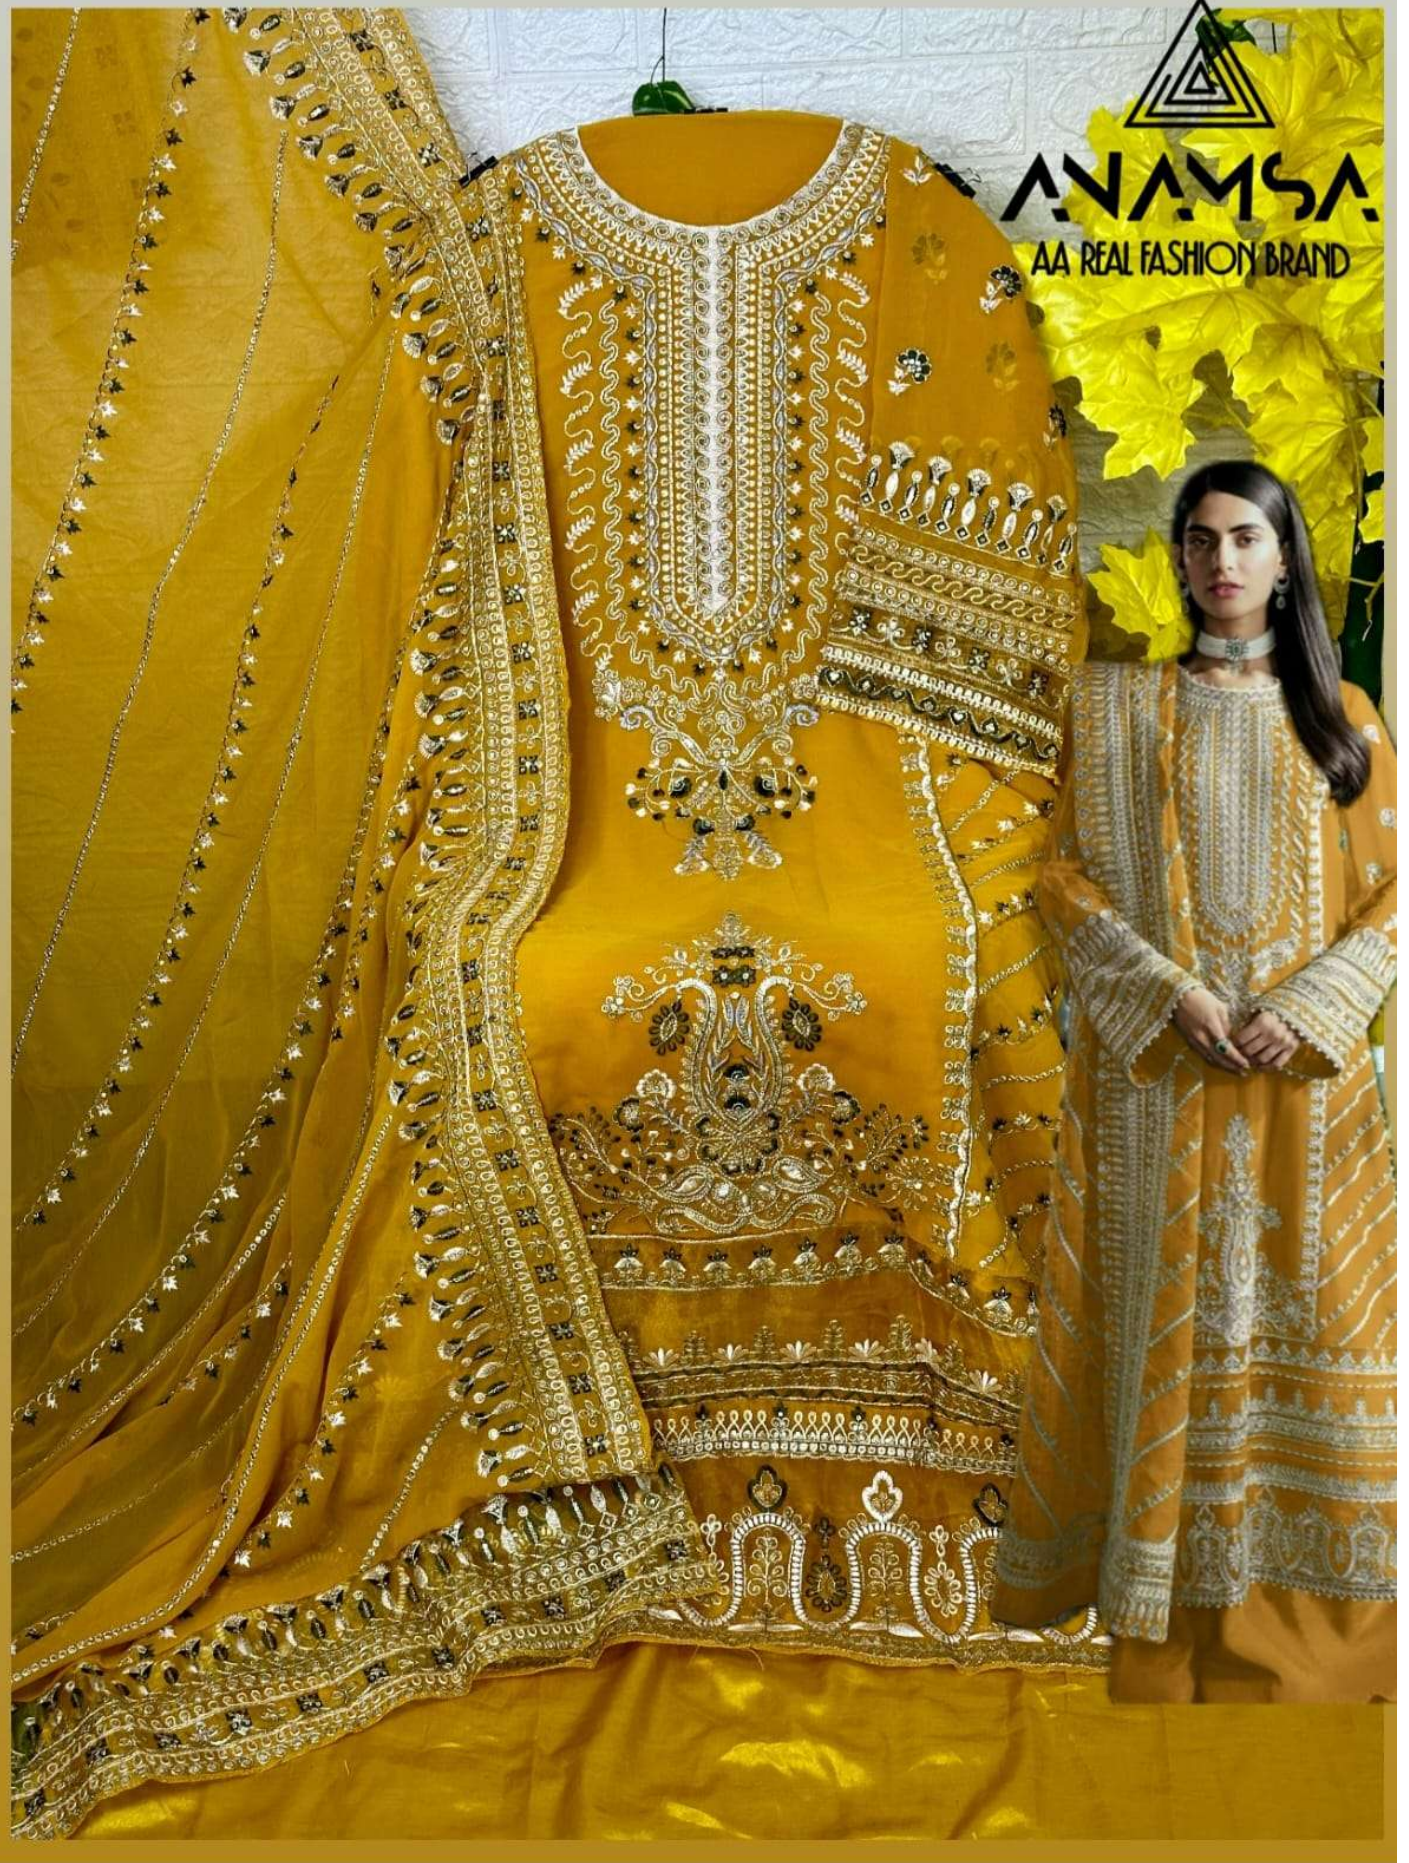

**ANAMSA**  
HIT BEAUTIFUL COLOURS

SEMI STICH COLLECTION

TOP- PURE GEORGETTE WITH HEAVY EMBROIDERY AND SEQUENCE WORK  
BOTTOM- INNER- DULL SHANTOON  
DUPATTA- PURE GEORGETTE FANCY DUPATTA AND HEAVY EMBROIDERY

7773  
D.No:-230 E

**ANAMSA**  
AA REAL FASHION BRAND

SEMI STICH COLLECTION

TOP-PURE GEORGETTE WITH HEAVY EMBROIDERY AND SEQUENCE WORK  
BOTTOMINNER-DULL SHANTOON  
DUPATTA- PURE GEORGETTE FANCY DUPATTA AND HEAVY EMBROIDERY

7773  
D.No:-230 F

**ANAMSA**

AA REAL FASHION BRAND

SEMI STICH COLLECTION

TOP- PURE GEORGETTE WITH HEAVY EMBROIDERY AND SEQUENCE WORK  
BOTTOM- INNER- DULL SHANTOON  
DUPATTA- PURE GEORGETTE FANCY DUPATTA AND HEAVY EMBROIDERY