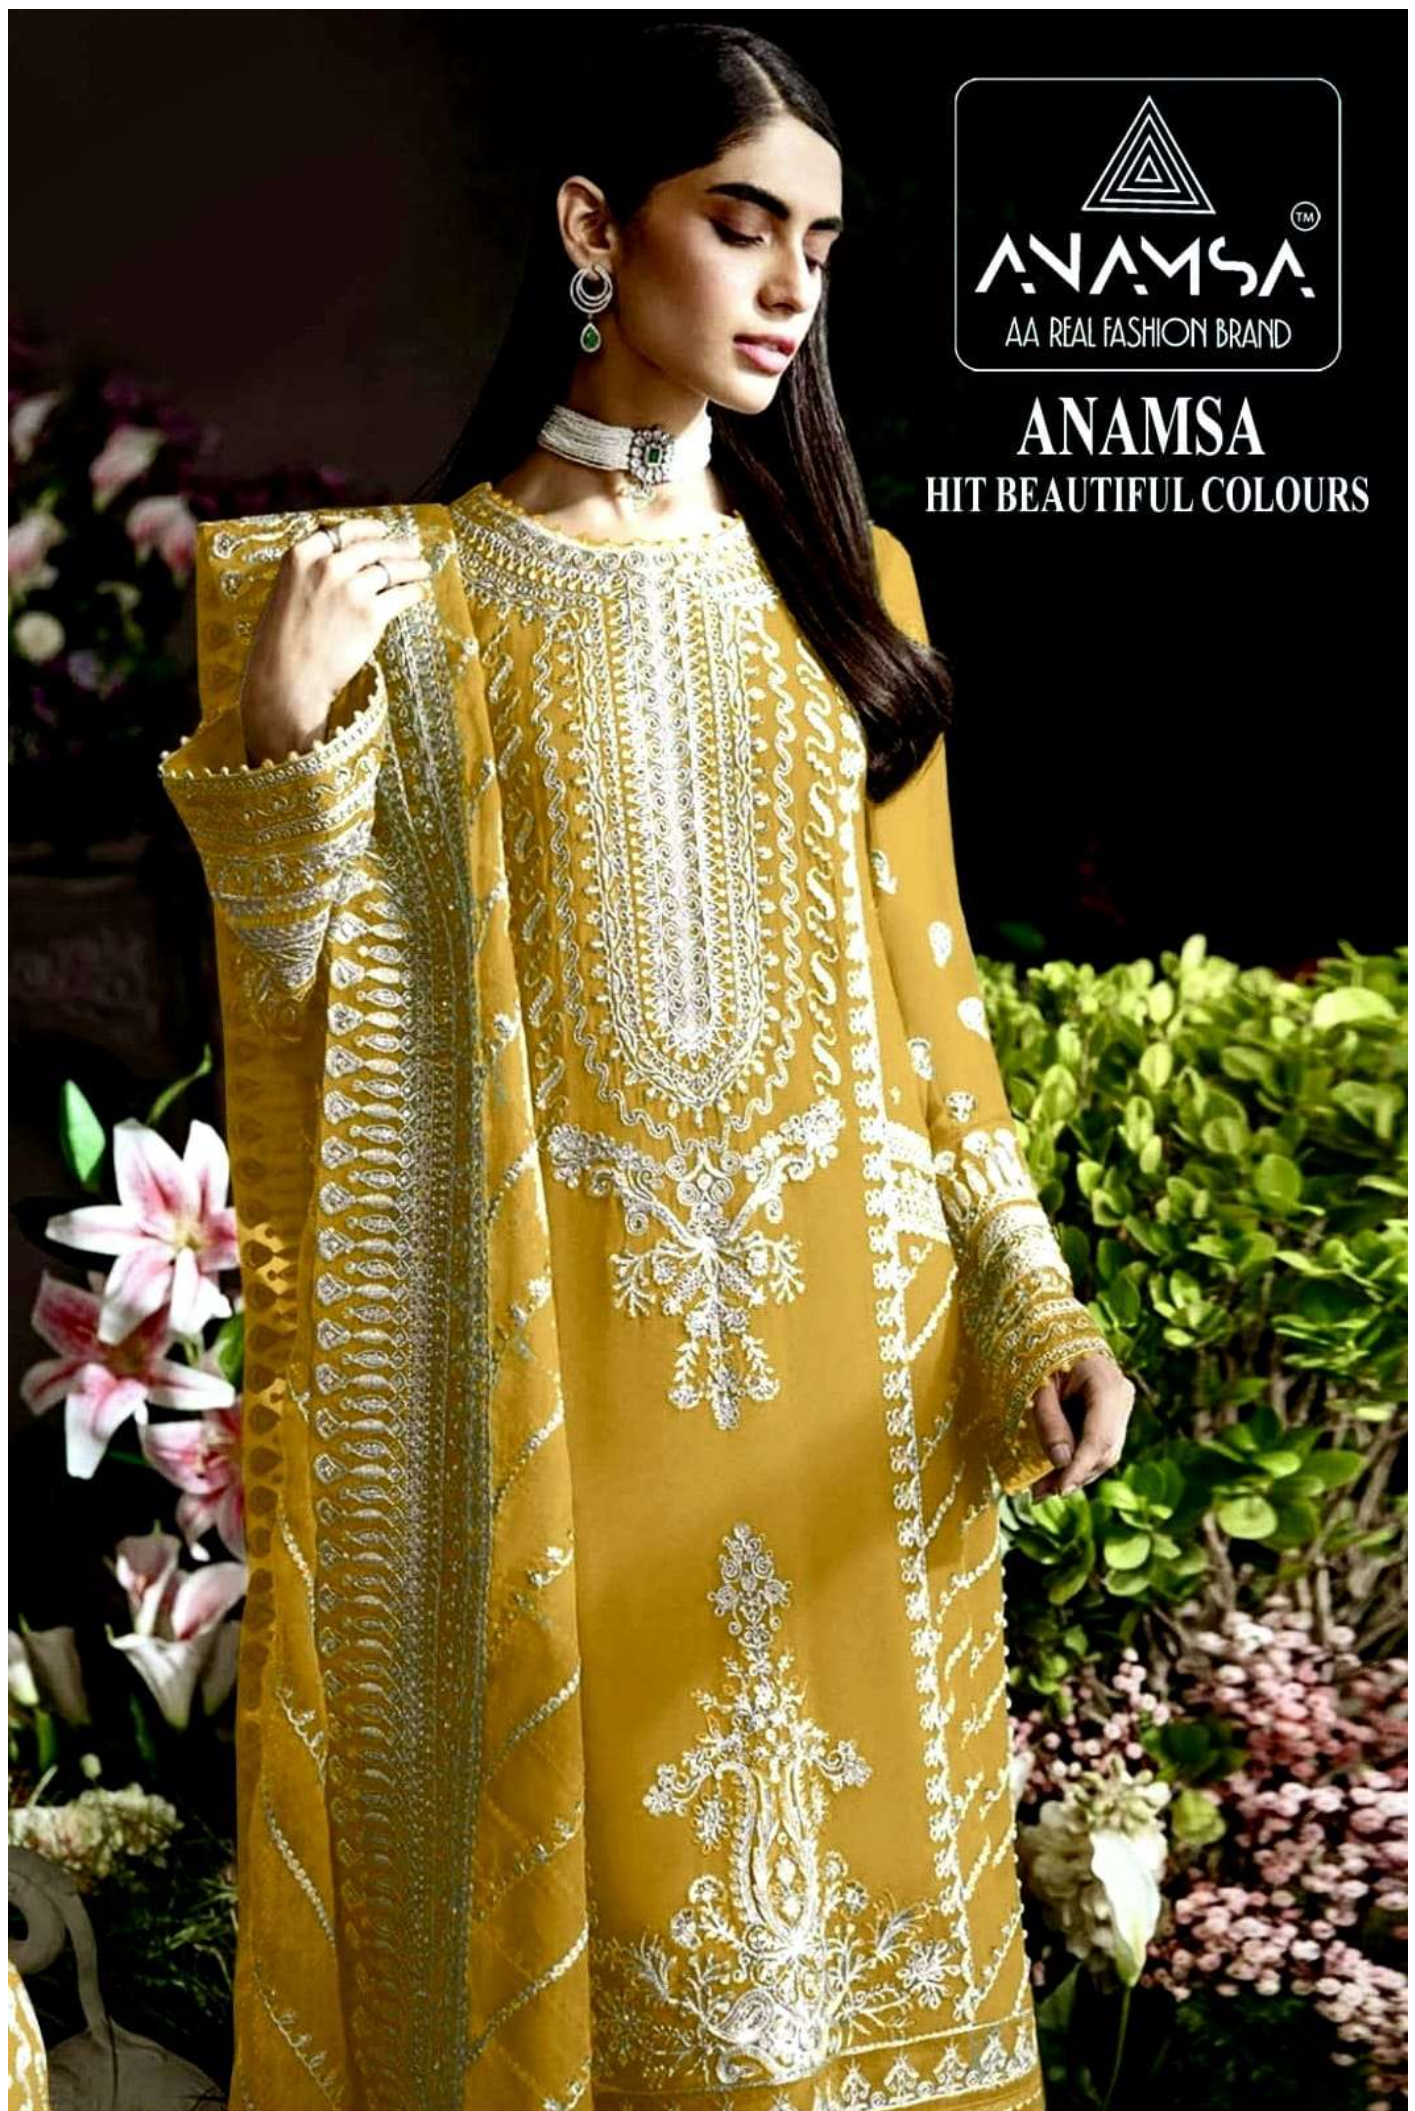

**ANAMSA**  
HIT BEAUTIFUL COLOURS

SEMI STICH COLLECTION

TOP- PURE GEORGETTE WITH HEAVY EMBROIDERY AND SEQUENCE WORK  
BOTTOM- INNER- DULL SHANTOON  
DUPATTA- PURE GEORGETTE FANCY DUPATTA AND HEAVY EMBROIDERY

7773  
D.No:-230 E

**ANAMSA**  
AA REAL FASHION BRAND

SEMI STICH COLLECTION

TOP-PURE GEORGETTE WITH HEAVY EMBROIDERY AND SEQUENCE WORK  
BOTTOMINNER-DULL SHANTOON  
DUPATTA- PURE GEORGETTE FANCY DUPATTA AND HEAVY EMBROIDERY