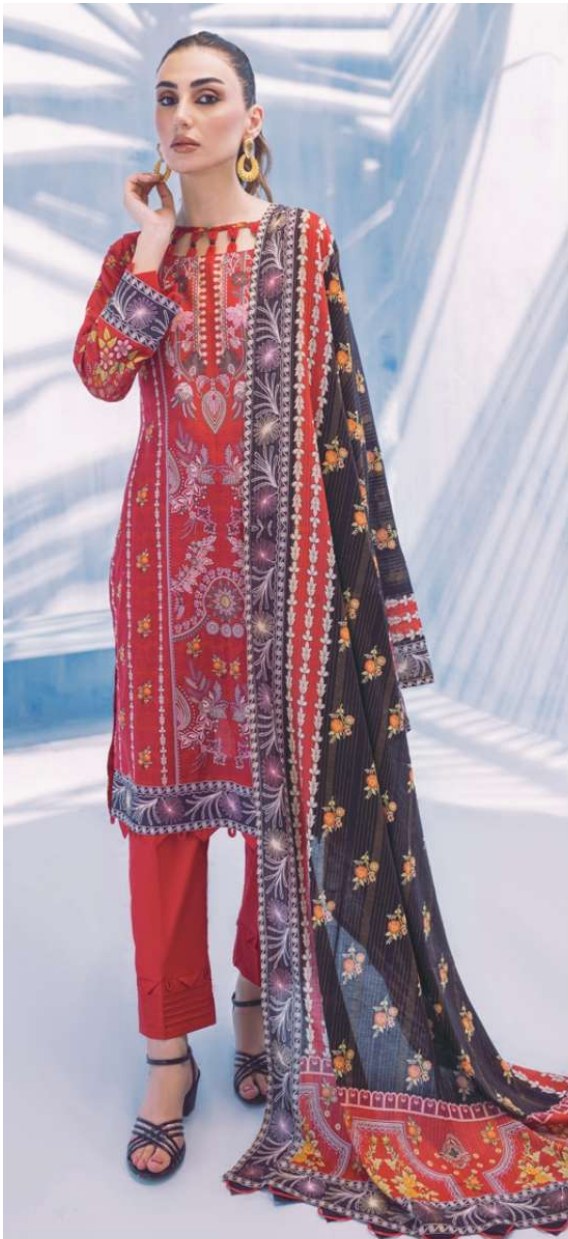

ALZOHAI B Colors

VOL-3

DIGITAL PRINTED LAWN
with
FANCY LAWN DUPATTA

SHIRT: DIGITAL PRINTED
DUPATTA: DIGITAL PRINTED FANCY LAWN
TROUSER: DYED CAMBRIC

Design No.

15