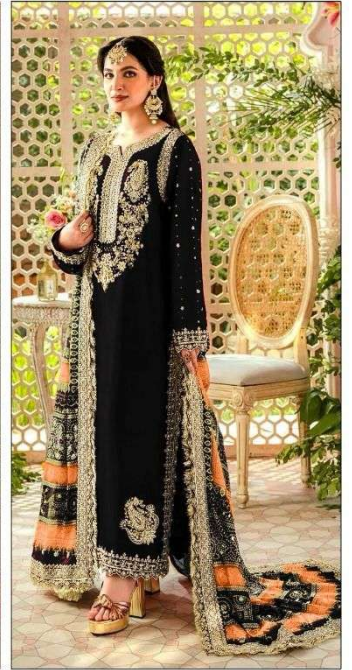

TOP - FOX GEORGETTE HEAVY EMBROIDERED
INNER/ BOTTOM - HEAVY SANTOON
DUPATTA - PURE CHINON DIGITAL PRINTED WITH
HEAVY EMBROIDERED

B 17 D