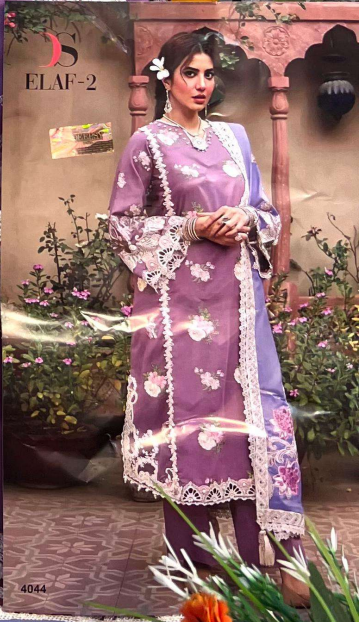

ELAF-2

4041

4042

4043

ESPRESSO  
Steamed MILK  
Hot WATER  
ESPRESSO

J'adore

parfait!

4044