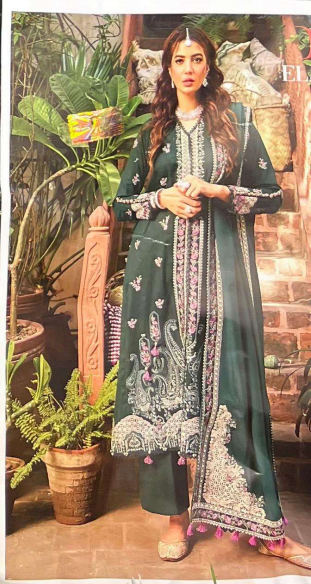

ELAF-2

4041

4042

4043

ESPRESSO  
Steamed MILK  
Hot WATER  
ESPRESSO

J'adore

parfait!

4044