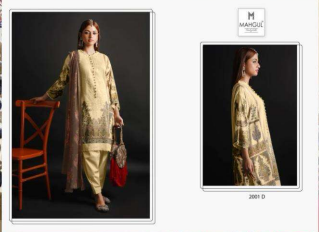

2001 C

M
MAHGUL
by
A brand by shabbir

2021 C

SJ

1006 D

MAHGUL
by
A hand by Shabbir

Design:-2001 A

Design:-2001 B