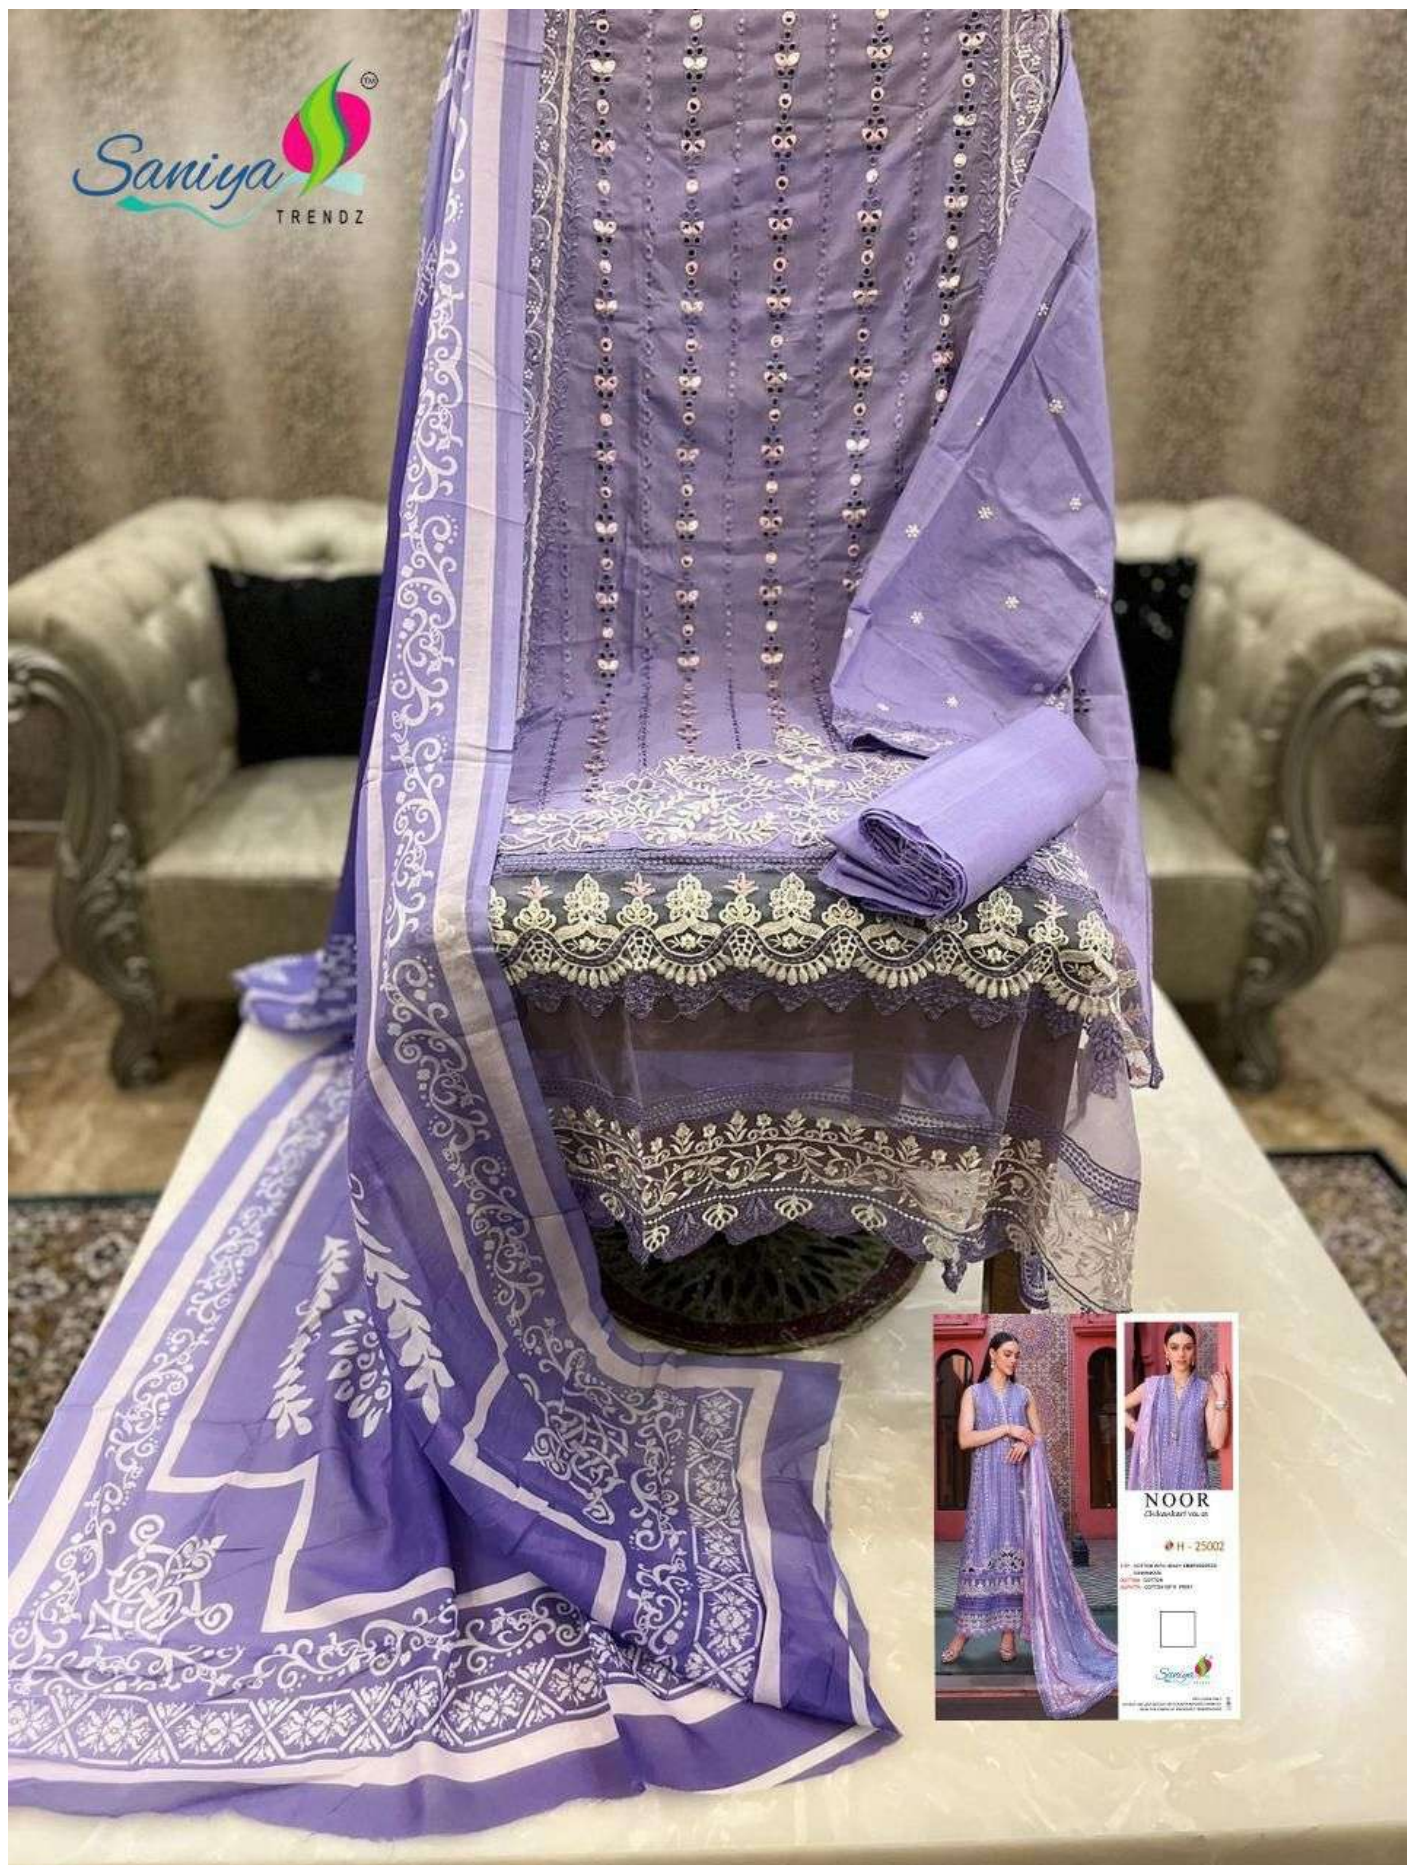

Saniya  
TRENDZ

**NOOR**  
Chhabhariya

HI - 25002

100% Pure Cotton Embroidered  
Sleeveless  
Length: 60 inches  
Weight: 1.5 kg

www.saniyatrendz.com