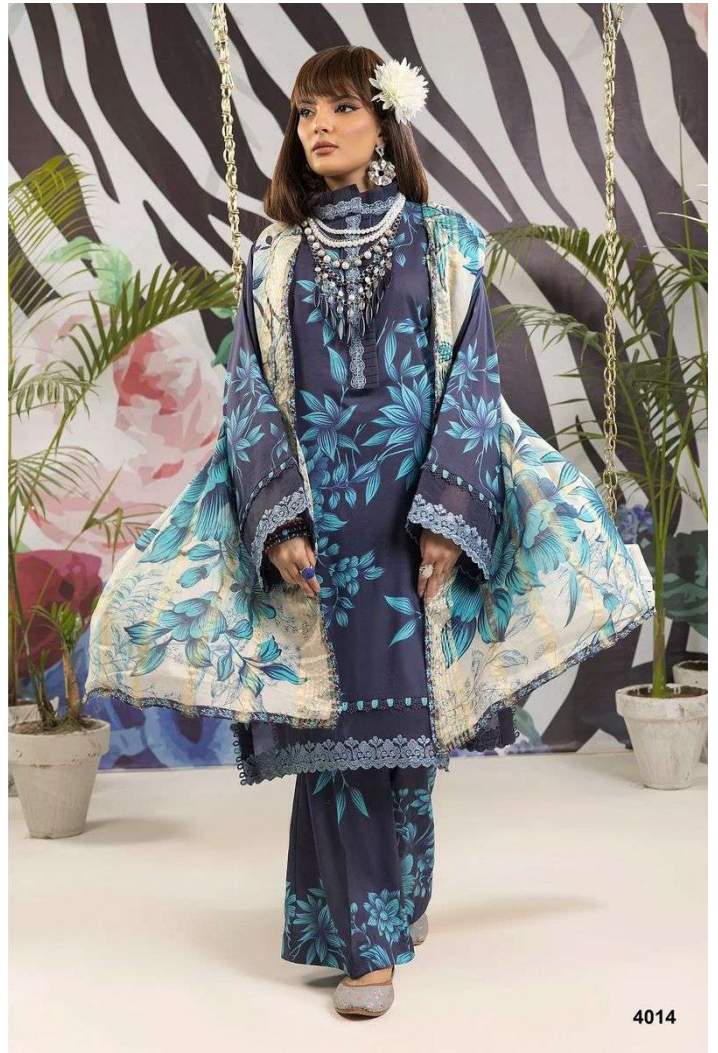

Adan's

PRINTS-24

4011

Flat White Doppio
ESPRESSO Steamed MILK
Hot WATER

I adore

parfait!

4012

4013

ESPRESSO
Steamed MILK

Hot WATER

J'adore

parfait!

4014

4016

4011

4012