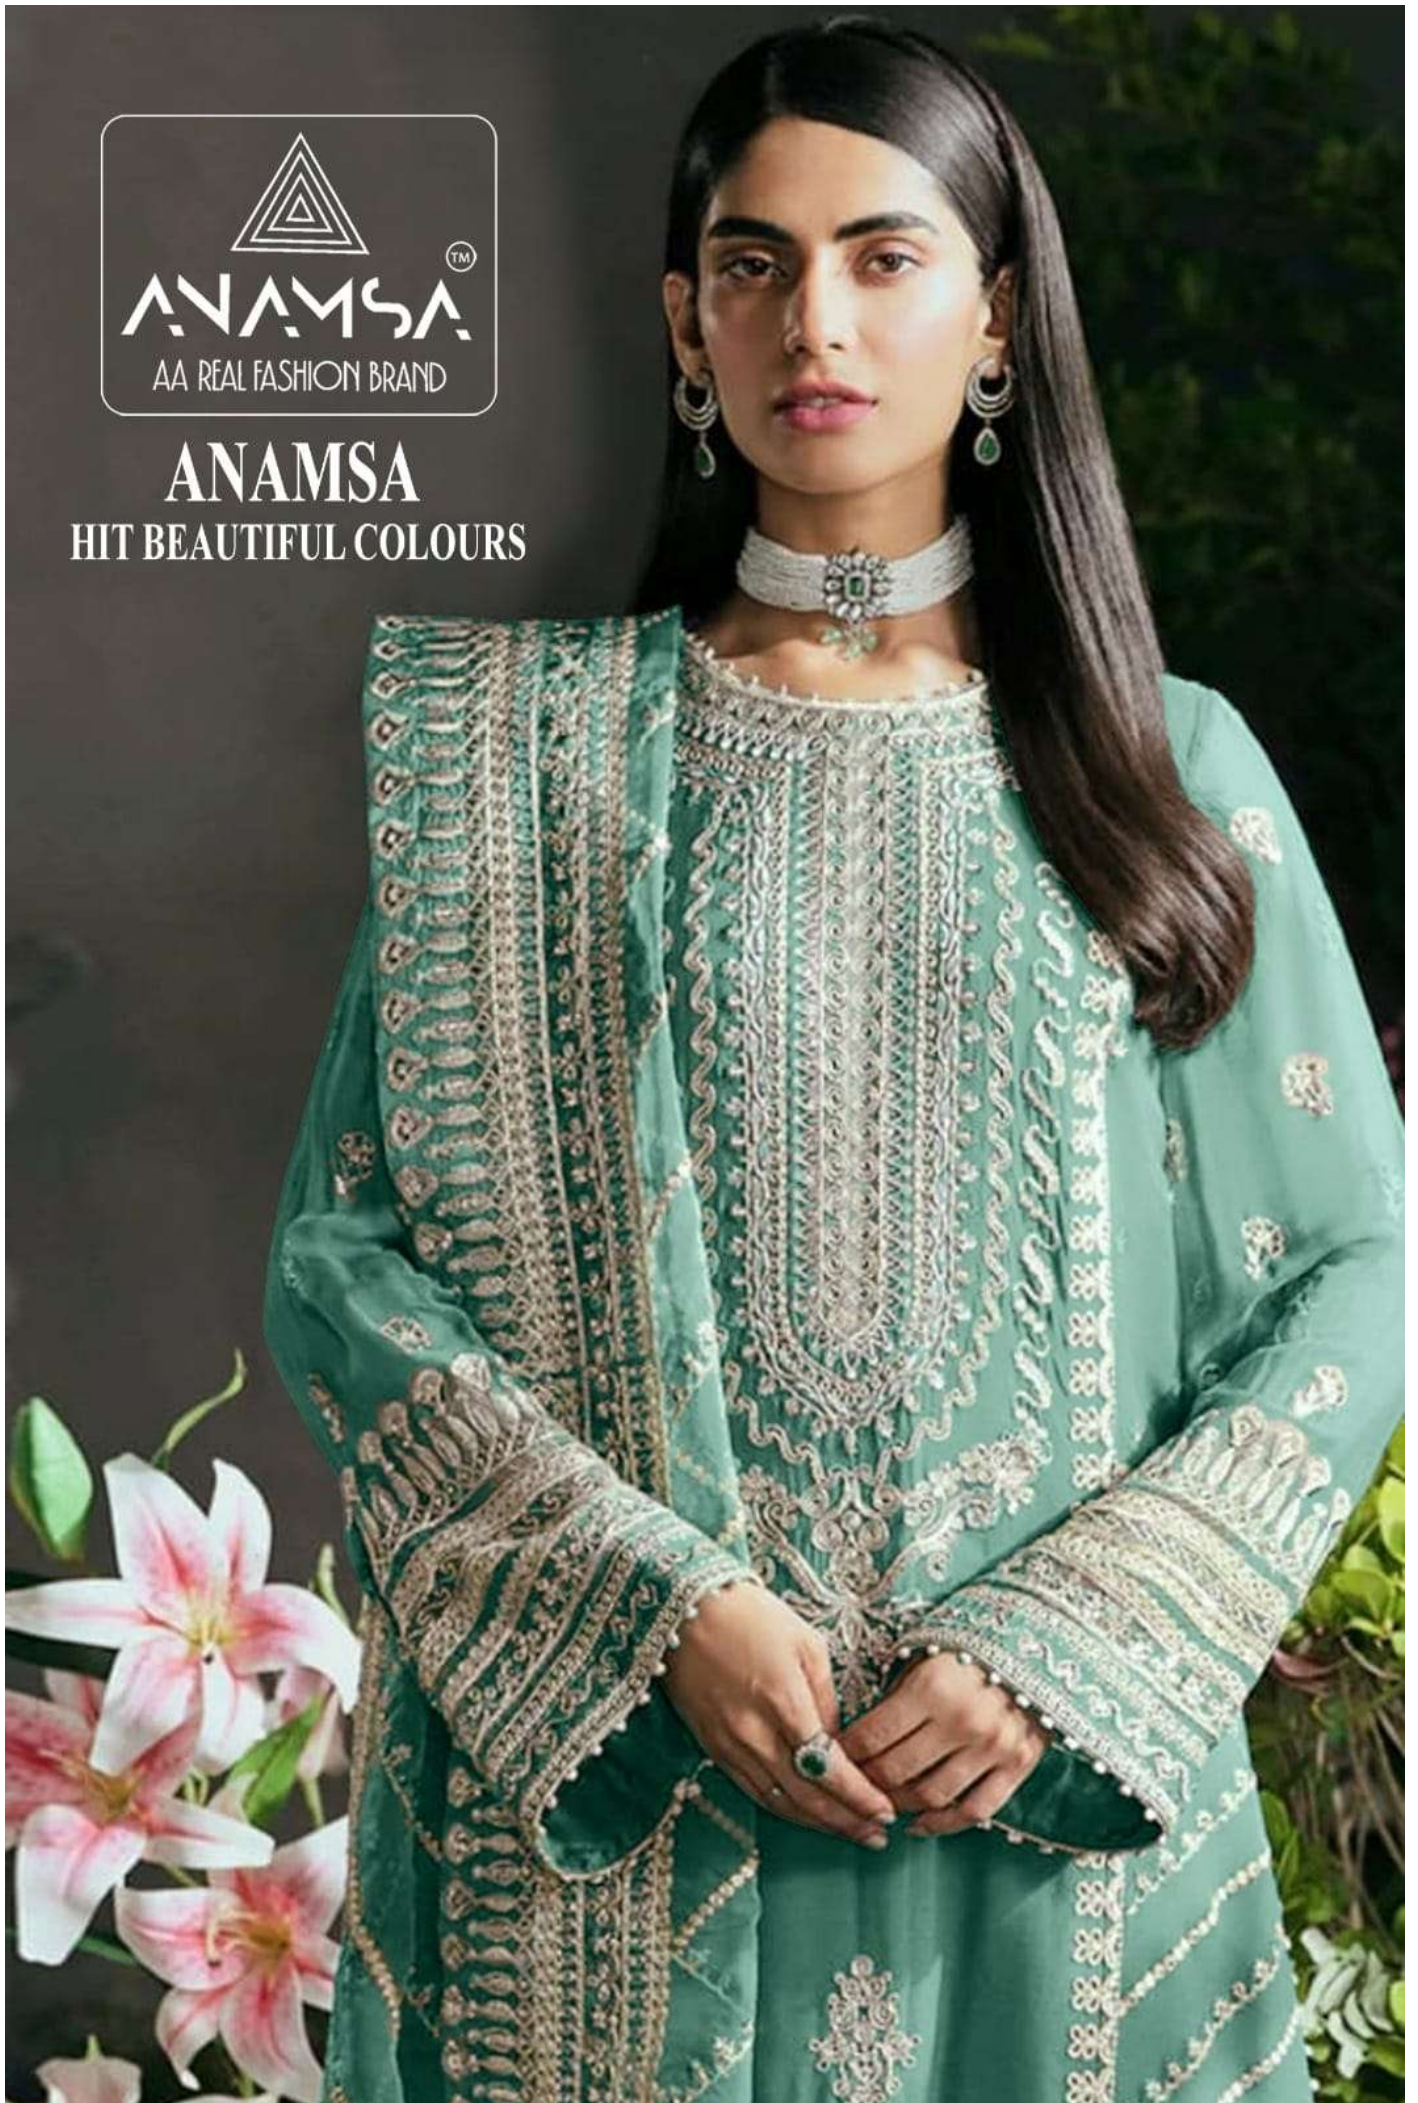

**ANAMSA**  
**HIT BEAUTIFUL COLOURS**

SEMI STICH COLLECTION

TOP- PURE GEORGETTE WITH HEAVY EMBROIDERY AND SEQUENCE WORK

BOTTOMINNER- DULL SHANTOON

DUPATTA- PURE GEORGETTE FANCY DUPATTA AND HEAVY EMBROIDERY

7773

D.No:-230 A

**ANAMSA**  
AA REAL FASHION BRAND

SEMI STICH COLLECTION

TOP- PURE GEORGETTE WITH HEAVY EMBROIDERY AND SEQUENCE WORK

BOTTOMINNER- DULL SHANTOON

DUPATTA- PURE GEORGETTE FANCY DUPATTA AND HEAVY EMBROIDERY