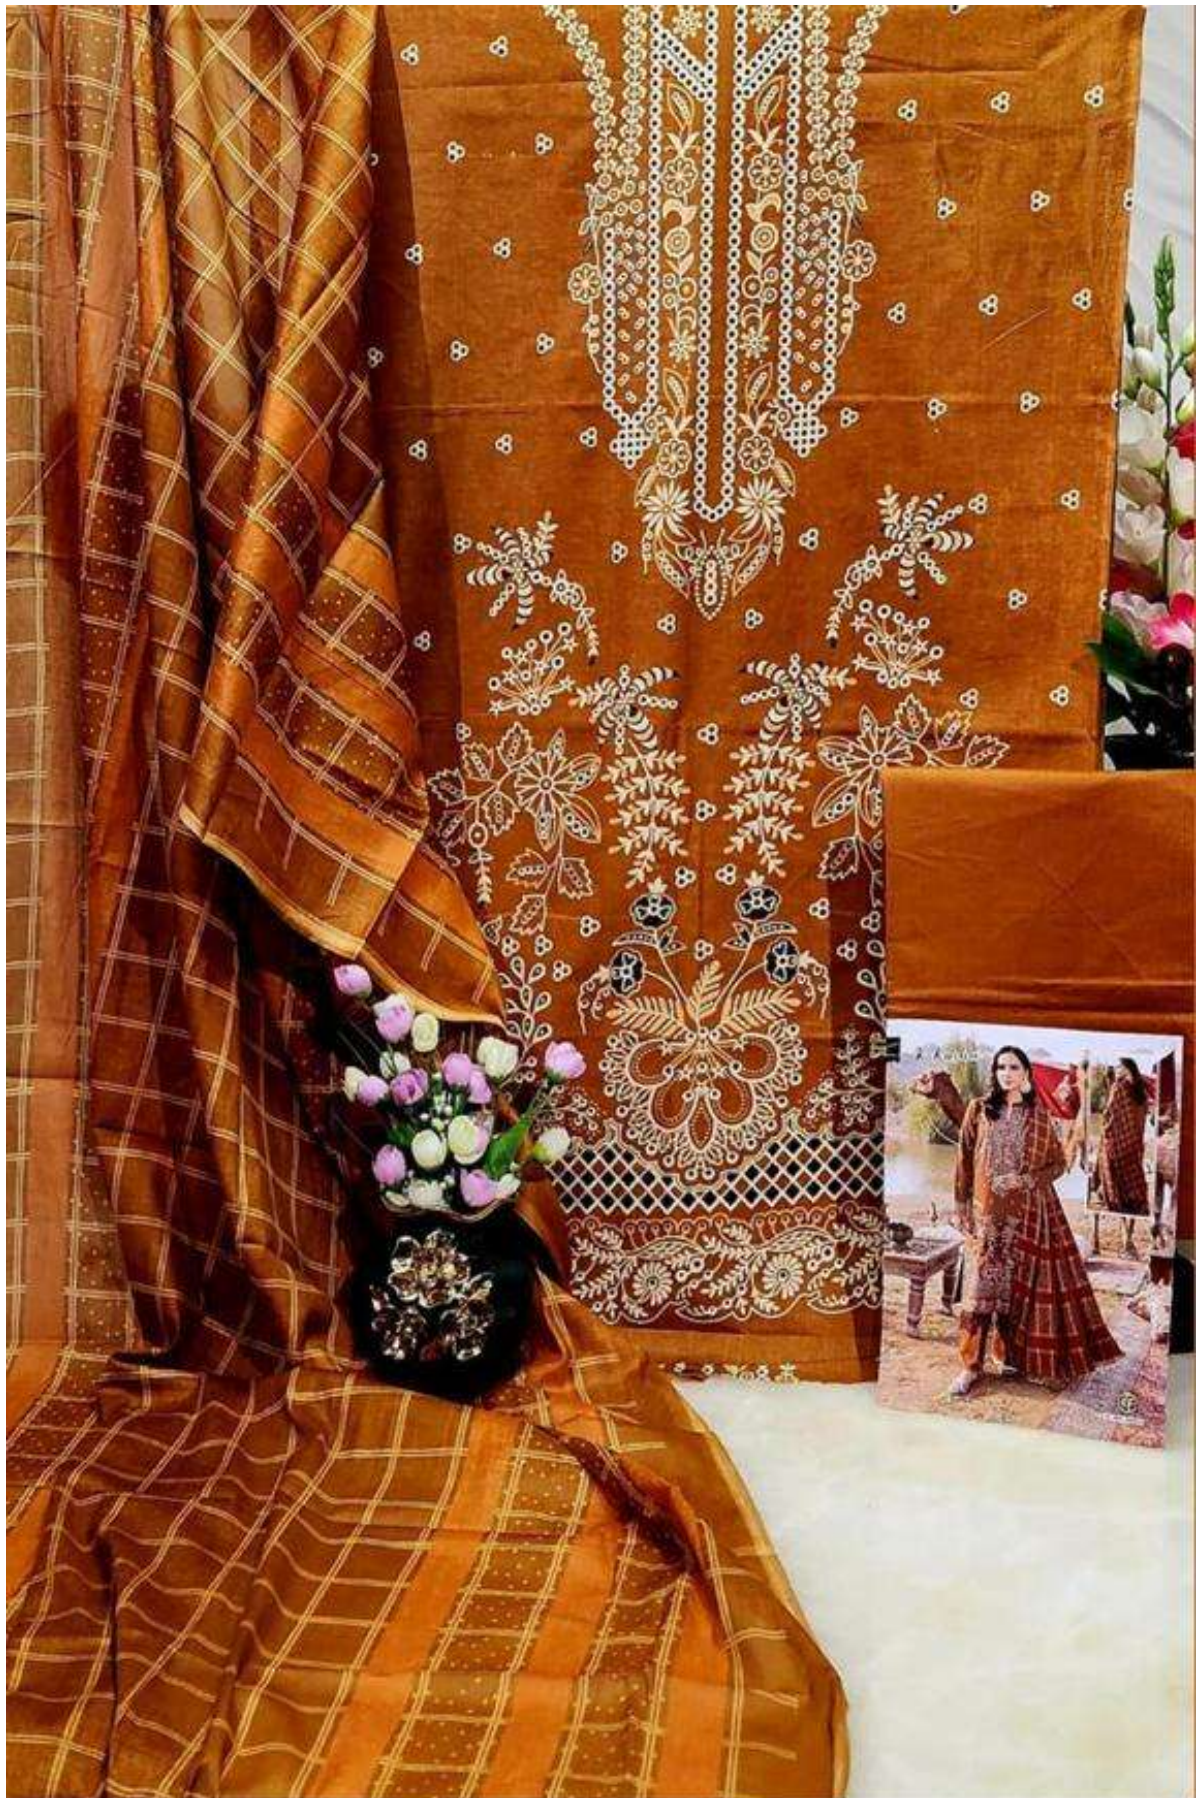

K. Kasha

Vol-08

100% COTTON

Luxury Heavy Cotton Collection