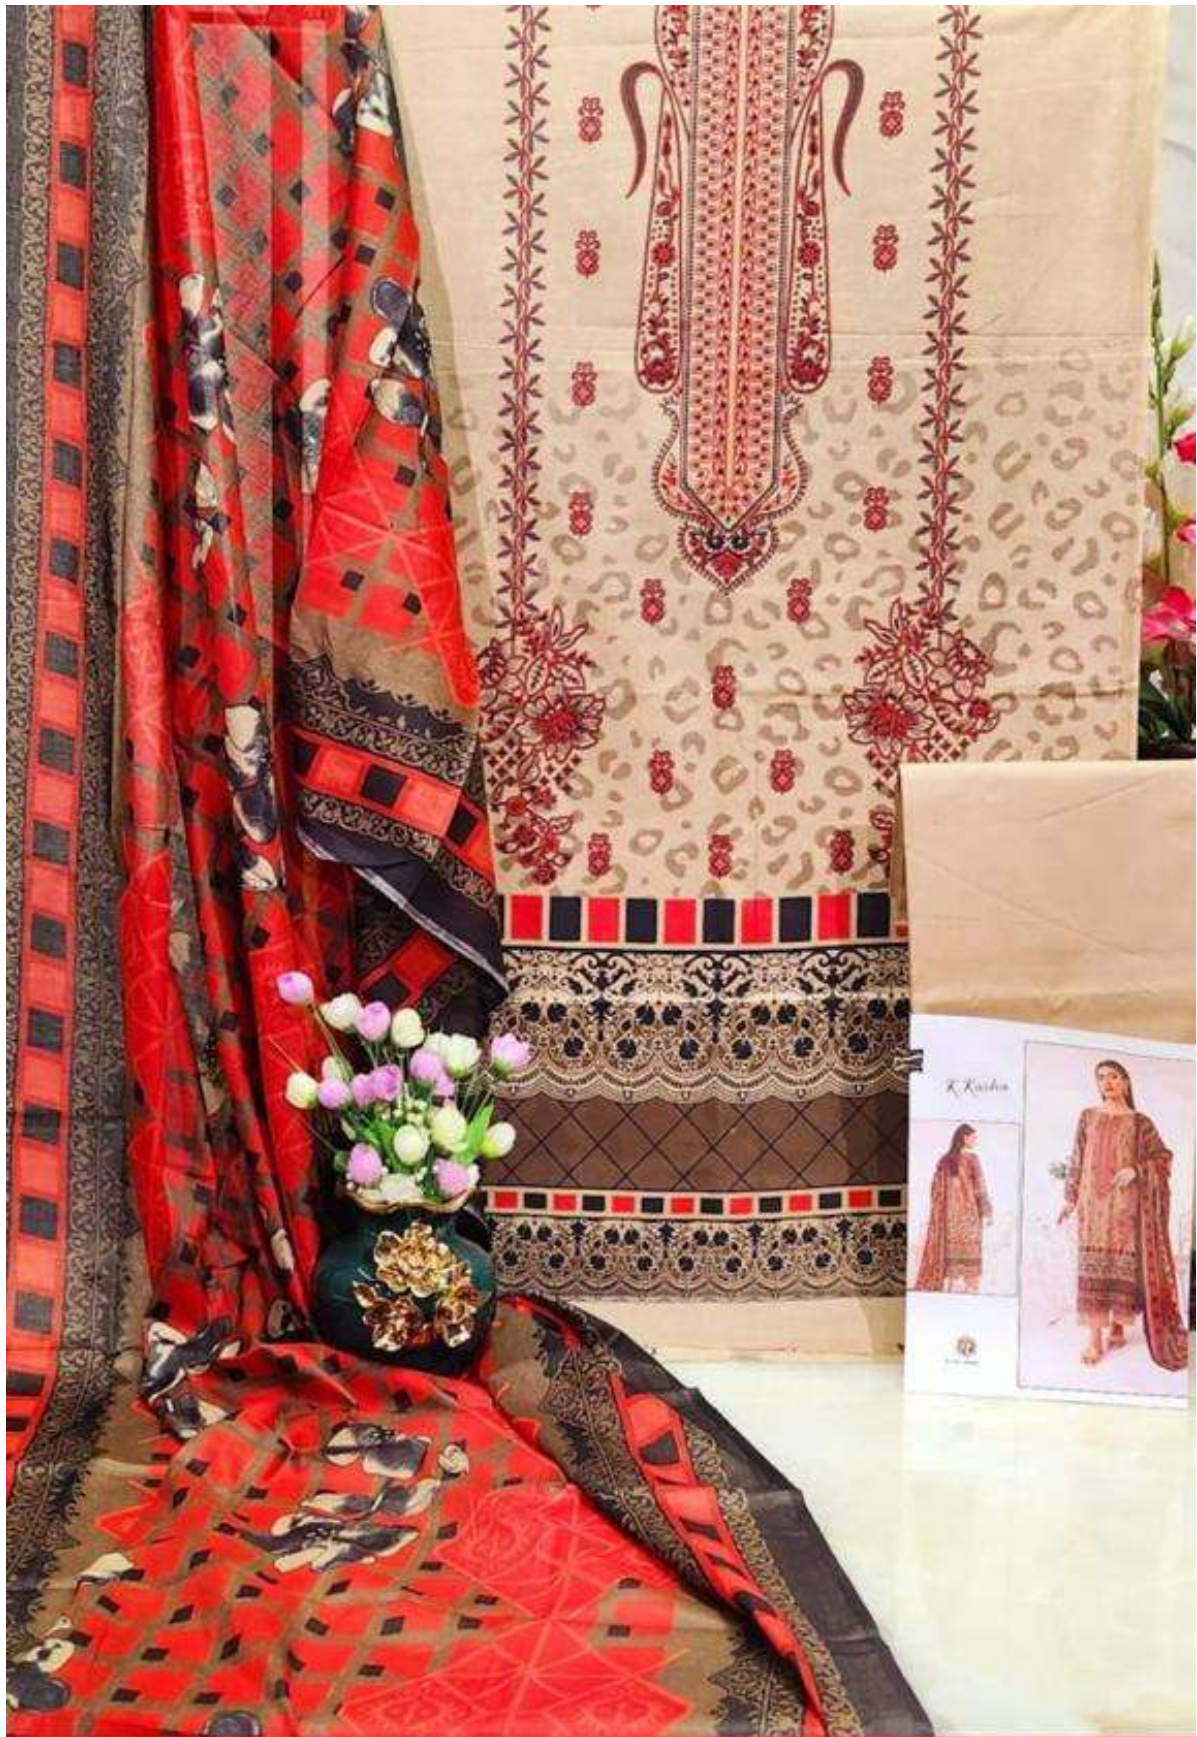

K. Kasha

Vol-08

100% COTTON

Luxury Heavy Cotton Collection