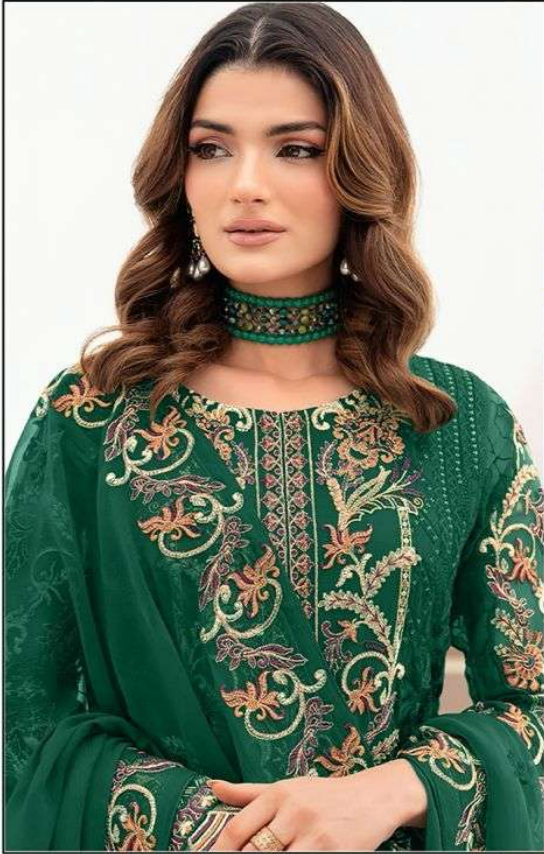

ALK D.No.5056-A

TOP

FOX GEORGETTE
WITH EMBROIDERY

BOTTOM-INNER

DULL SANTOON

DUPATTA

NAZMIN
WITH EMBROIDERY

ALK
AL KHUSHBU
AADILA
VOL-2

ALK D.No.5056-A
TOP
FOX GEORGETTE
WITH EMBROIDERY
BOTTOM-INNER
DULL SANTOON
DUP
WITH ...

ALK
AL KHUSHBU
AADILA
VOL-2

ALK D.No.5056-A
TOP
FOX GEORGETTE
WITH EMBROIDERY
BOTTOM-INNER
DULL SANTOON
DUPATTA
NAI...
WITH E...

ALK[®]

AL KHUSHBU[®]

AADILA

VOL-2

ALK D.No.5056-B

TOP

FOX GEORGETTE
WITH EMBROIDERY

BOTTOM-INNER