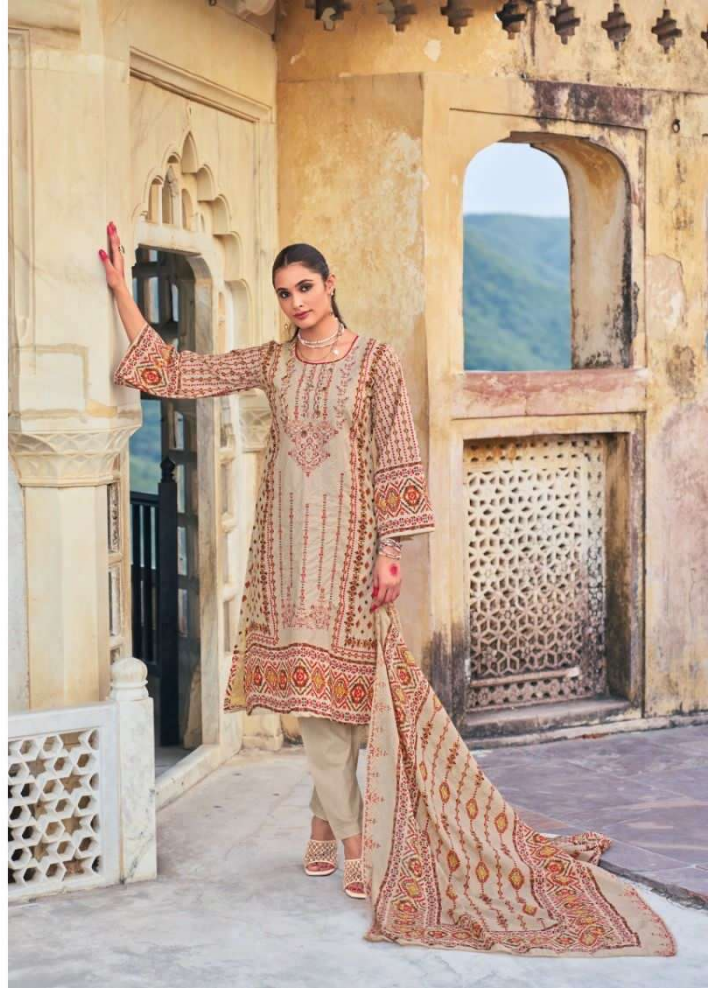

Shree[®]
FABS

**BIN SAEED
LAWN COLLECTION
VOL - 9**

9001

----- DESIGNER IS ONLY AS GOOD AS THE STAR WHO WEARS HER CLOTHES -----

9002 WHEN A PERSON IS IN FASHION, ALL THEY DO IS RIGHT

9003

A GIRL SHOULD BE TWO THINGS CLASSY AND FABULOUS

9001

9002

9003

Shree
FAB

S

BIN SAEED
LAWN COLLECTION
VOL. -9