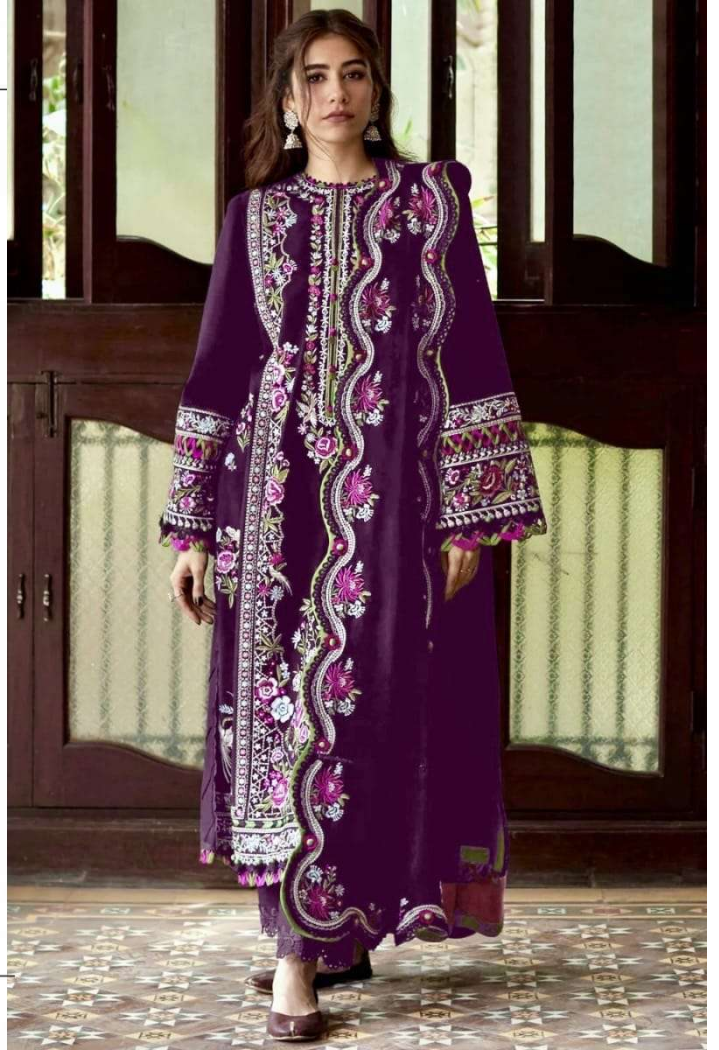

  
**ANAMSA**  
AA REAL FASHION BRAND

**TOP-** PURE FOX GEORGETTE WITH HEAVY EMBROIDERY AND SEQUENCE WORK  
**BOTTOM/INNER-** DULL SHANTOON  
**DUPATTA-** PURE GEORGETTE FANCY DUPATTA AND HEAVY EMBROIDERY

**7773**  
**D.No:-277 B**

TOP- PURE FOX GEORGETTE WITH HEAVY EMBROIDERY AND SEQUENCE WORK  
BOTTOM/INNER- DULL SHANTOON  
DUPATTA- PURE GEORGETTE FANCY DUPATTA AND HEAVY EMBROIDERY

7773  
D.No:-277 A

TOP- PURE FOX GEORGETTE WITH HEAVY EMBROIDERY AND SEQUENCE WORK  
BOTTOM/INNER- DULL SHANTOON  
DUPATTA- PURE GEORGETTE FANCY DUPATTA AND HEAVY EMBROIDERY

7773  
D.No:-277 C

**ANAMSA**

AA REAL FASHION BRAND

**TOP-** PURE FOX GEORGETTE WITH HEAVY EMBROIDERY AND SEQUENCE WORK  
**BOTTOM/INNER-** DULL SHANTOON  
**DUPATTA-** PURE GEORGETTE FANCY DUPATTA AND HEAVY EMBROIDERY