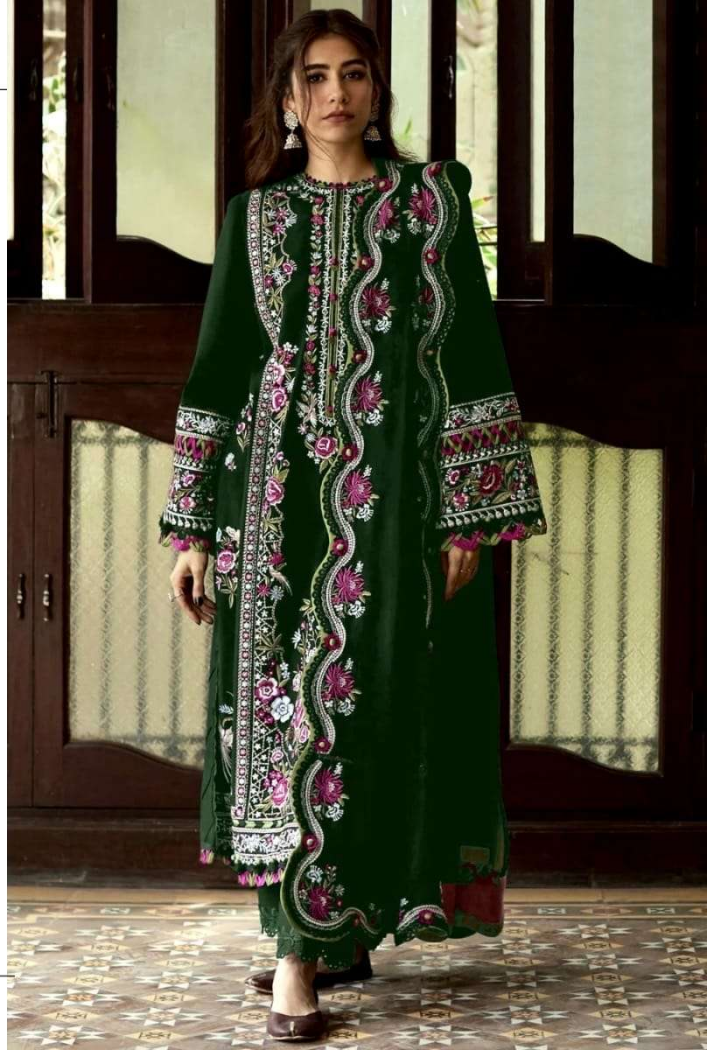

  
**ANAMSA**  
AA REAL FASHION BRAND

**TOP-** PURE FOX GEORGETTE WITH HEAVY EMBROIDERY AND SEQUENCE WORK  
**BOTTOM/INNER-** DULL SHANTOON  
**DUPATTA-** PURE GEORGETTE FANCY DUPATTA AND HEAVY EMBROIDERY

**7773**  
**D.No:-277 B**

TOP- PURE FOX GEORGETTE WITH HEAVY EMBROIDERY AND SEQUENCE WORK  
BOTTOM/INNER- DULL SHANTOON  
DUPATTA- PURE GEORGETTE FANCY DUPATTA AND HEAVY EMBROIDERY

7773  
D.No:-277 A

TOP- PURE FOX GEORGETTE WITH HEAVY EMBROIDERY AND SEQUENCE WORK  
BOTTOM/INNER- DULL SHANTOON  
DUPATTA- PURE GEORGETTE FANCY DUPATTA AND HEAVY EMBROIDERY

7773  
D.No:-277 C

**ANAMSA**

AA REAL FASHION BRAND

**TOP-** PURE FOX GEORGETTE WITH HEAVY EMBROIDERY AND SEQUENCE WORK  
**BOTTOM/INNER-** DULL SHANTOON  
**DUPATTA-** PURE GEORGETTE FANCY DUPATTA AND HEAVY EMBROIDERY