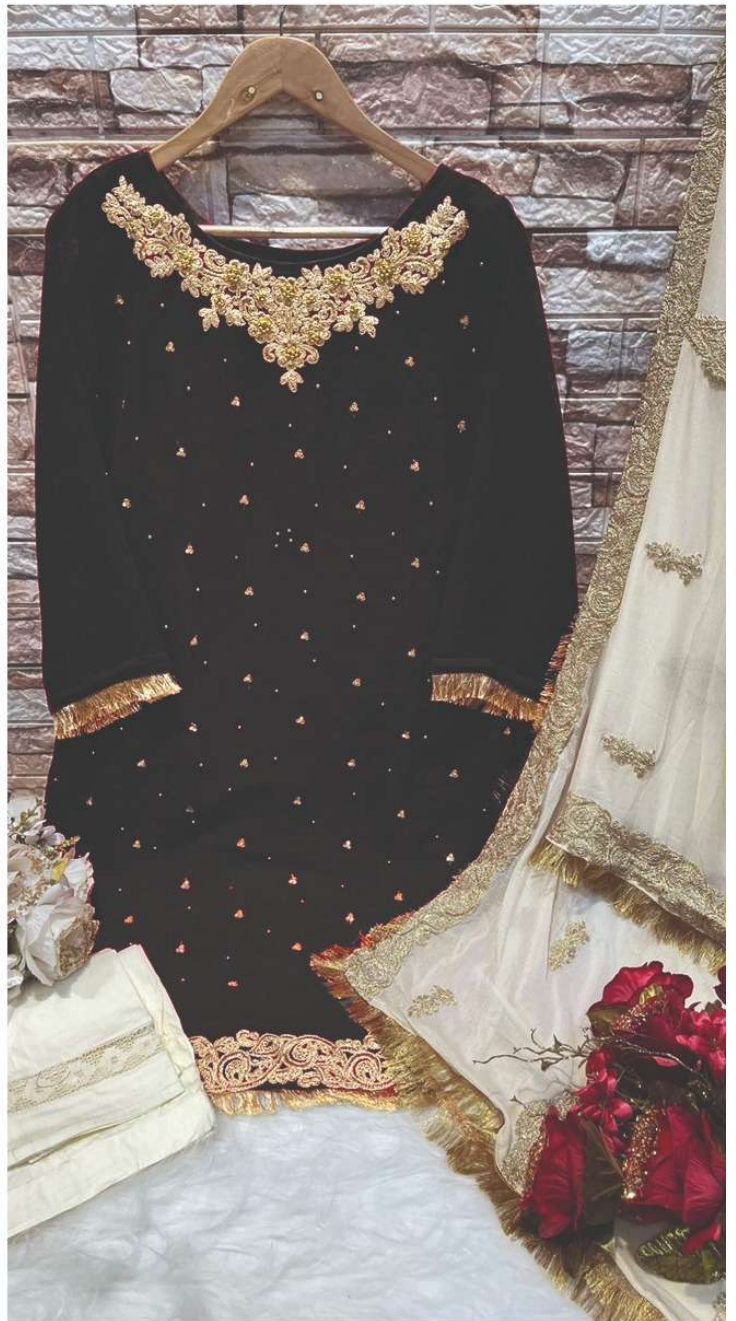

CODE: D-287 C

DEEPSY
suits

READY MADE
COLLECTION
SIZE:- XL

Care Instructions

- >Dry clean recommended
- >Do not use anytype of bleach or stain removing chemicals.
- >Do not overexpose damp fabrics to strong sunlight.
- >Iron at moderate temperature.