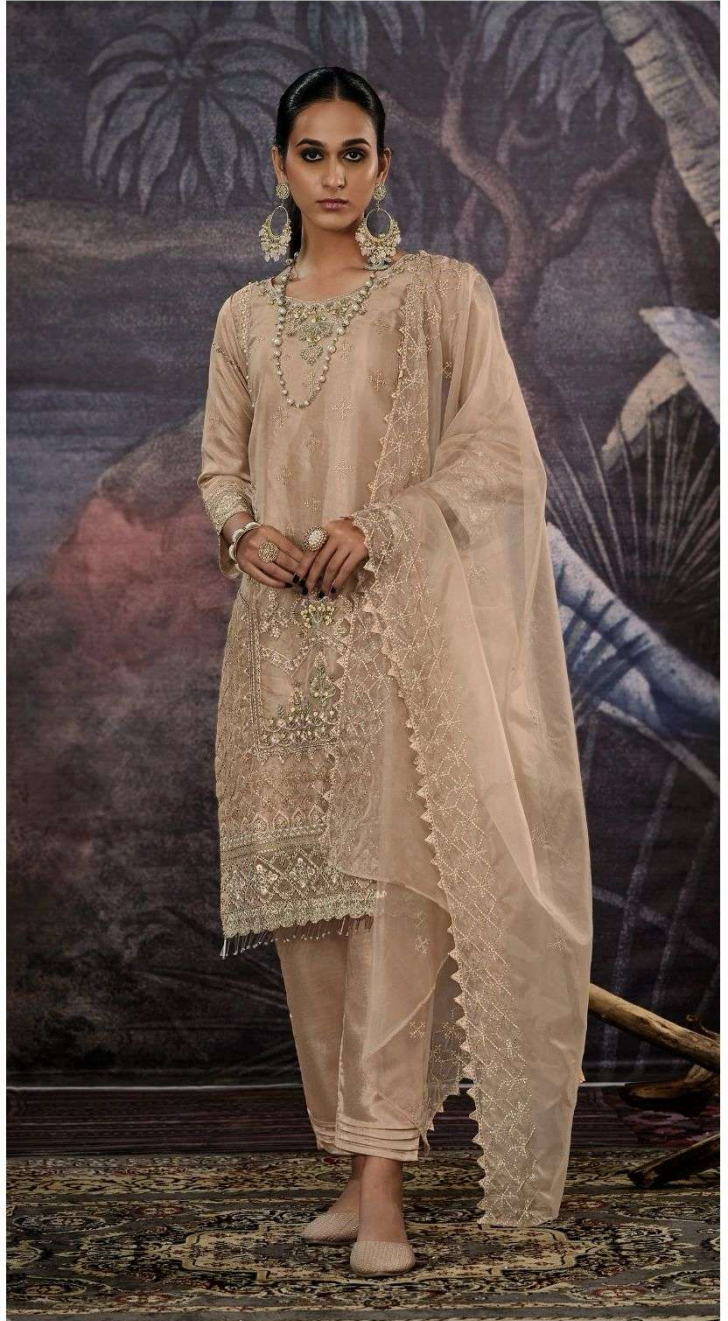

D-2062 A

- TOP:** Organza With Embroidery
- BOTTOM
/INNER:** Santoon
- DUPATTA:** Organza With Embroidery

D-2062 B

- TOP:** Organza With Embroidery
- BOTTOM /INNER:** Santoon
- DUPATTA:** Organza With Embroidery

J'adore

parfait!

Coffee MENU
Espresso
Latte Macchiato
Milk
VITA

D-2002 B
B
BEESY
TOP: Organza With Embroidery
BOTTOM: Satton
SLEEVE: Satton
DUPATTA: Organza With Embroidery

D-2062 C

- TOP:** Organza With Embroidery
- BOTTOM**
/INNER: Santoon
- DUPATTA:** Organza With Embroidery

D-2062 C

DEEJAY

- TOP: Organza With Embroidery
- BOTTOM: Sarban
- SHAWTA: Organza With Embroidery

D-2062 D

- TOP:** Organza With Embroidery
- BOTTOM
/INNER:** Santoon
- DUPATTA:** Organza With Embroidery

TOP: Organza With Embroidery
BOTTOM /INNER: Santoon
DUPATTA: Organza With Embroidery