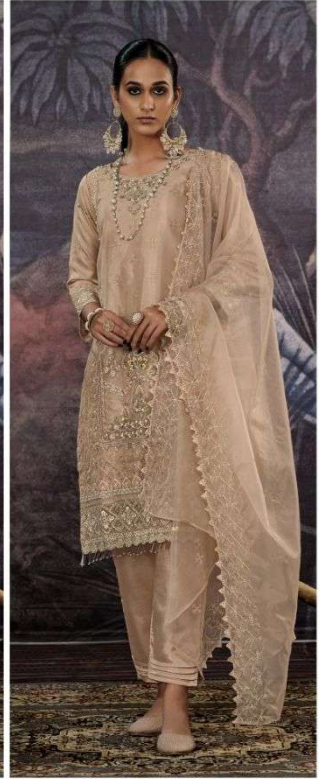

TOP: Organza With Embroidery
BOTTOM /INNER: Santoon
DUPATTA: Organza With Embroidery

2062-D