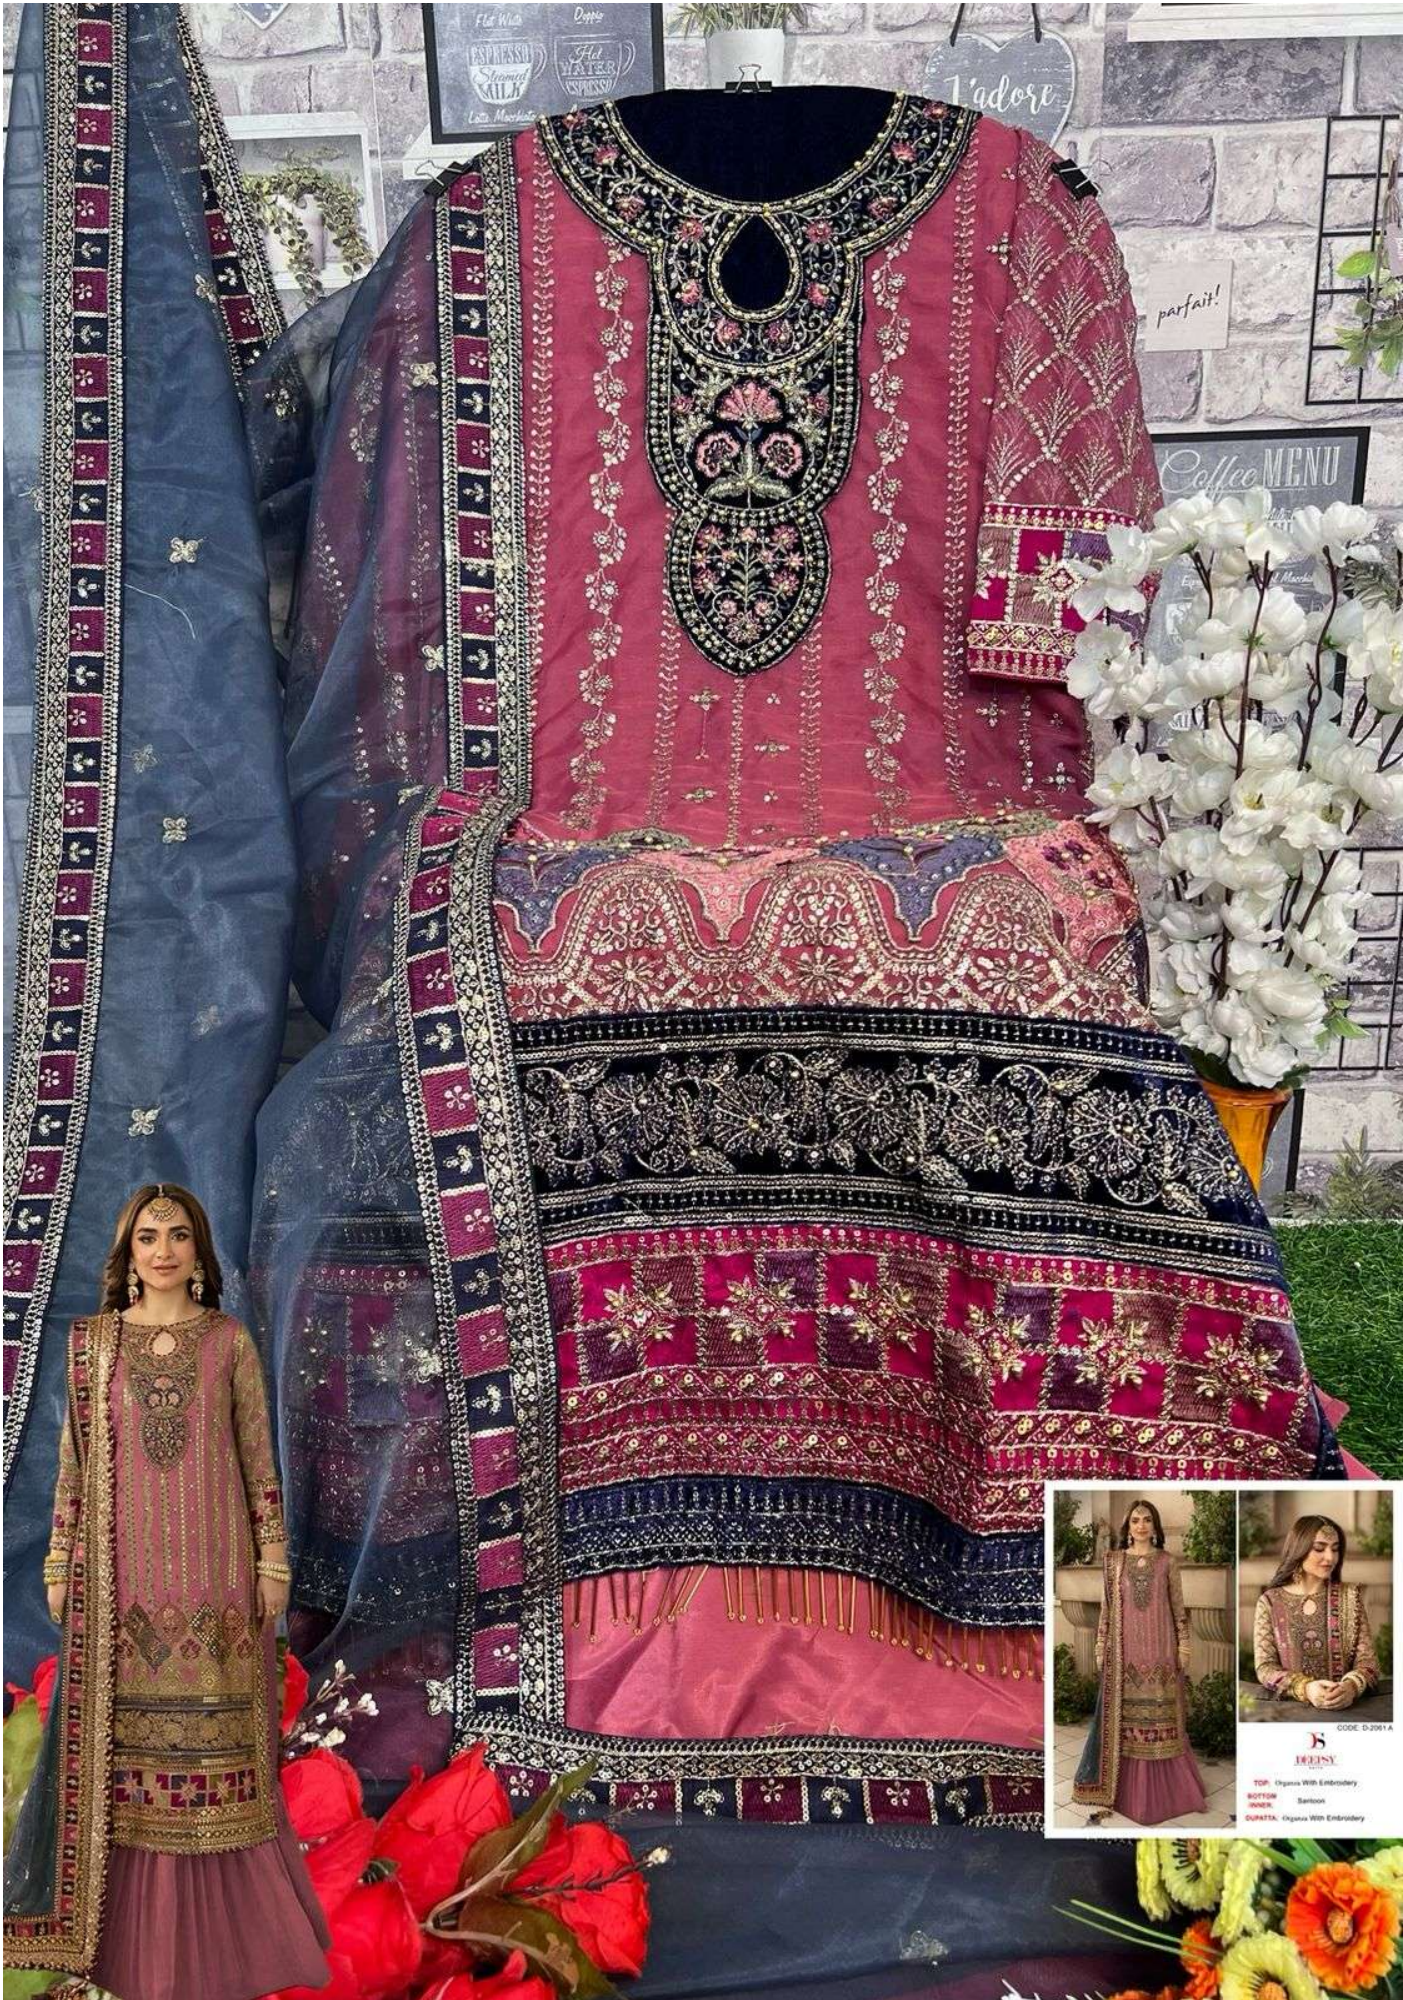

CODE: D-2061 A

- TOP:** Organza With Embroidery
- BOTTOM**  
**/INNER:** Santoon
- DUPATTA:** Organza With Embroidery

CODE: Q-2014  
**DESI**  
TOP: Organza With Embroidery  
BOTTOM: Silk  
DUPATTA: Organza With Embroidery

CODE: D-2061 B

- TOP:** Organza With Embroidery
- BOTTOM**  
**/INNER:** Santoon
- DUPATTA:** Organza With Embroidery

CODE: D-2011 B

TOP: Qurana With Embroidery  
BOTTOM: Santoon  
DUPATTA: Qurana With Embroidery

CODE: D-2061 C

- TOP:** Organza With Embroidery
- BOTTOM /INNER:** Santoon
- DUPATTA:** Organza With Embroidery

CODE: D-2021-C  
**B**  
**DEEPLY**  
TOP: Organza With Embroidery  
BOTTOM: Satin  
DUPATTA: Organza With Embroidery

CODE: D-2061 D

- TOP:** Organza With Embroidery  
**BOTTOM**  
**/INNER:** Santoon  
**DUPATTA:** Organza With Embroidery

CODE: D-2081 D

**S**  
**DEEPLY**

TOP: Organza With Embroidery  
BOTTOM: Silk  
SHAWL: Satin  
DUPATTA: Organza With Embroidery