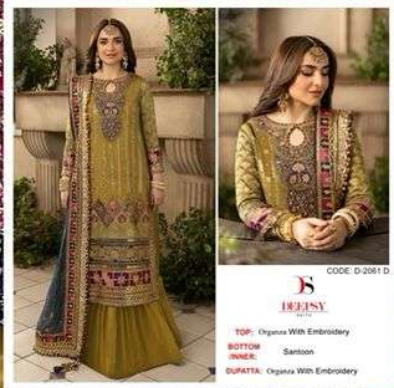

CODE: D-2081 D

S
DEEPLY