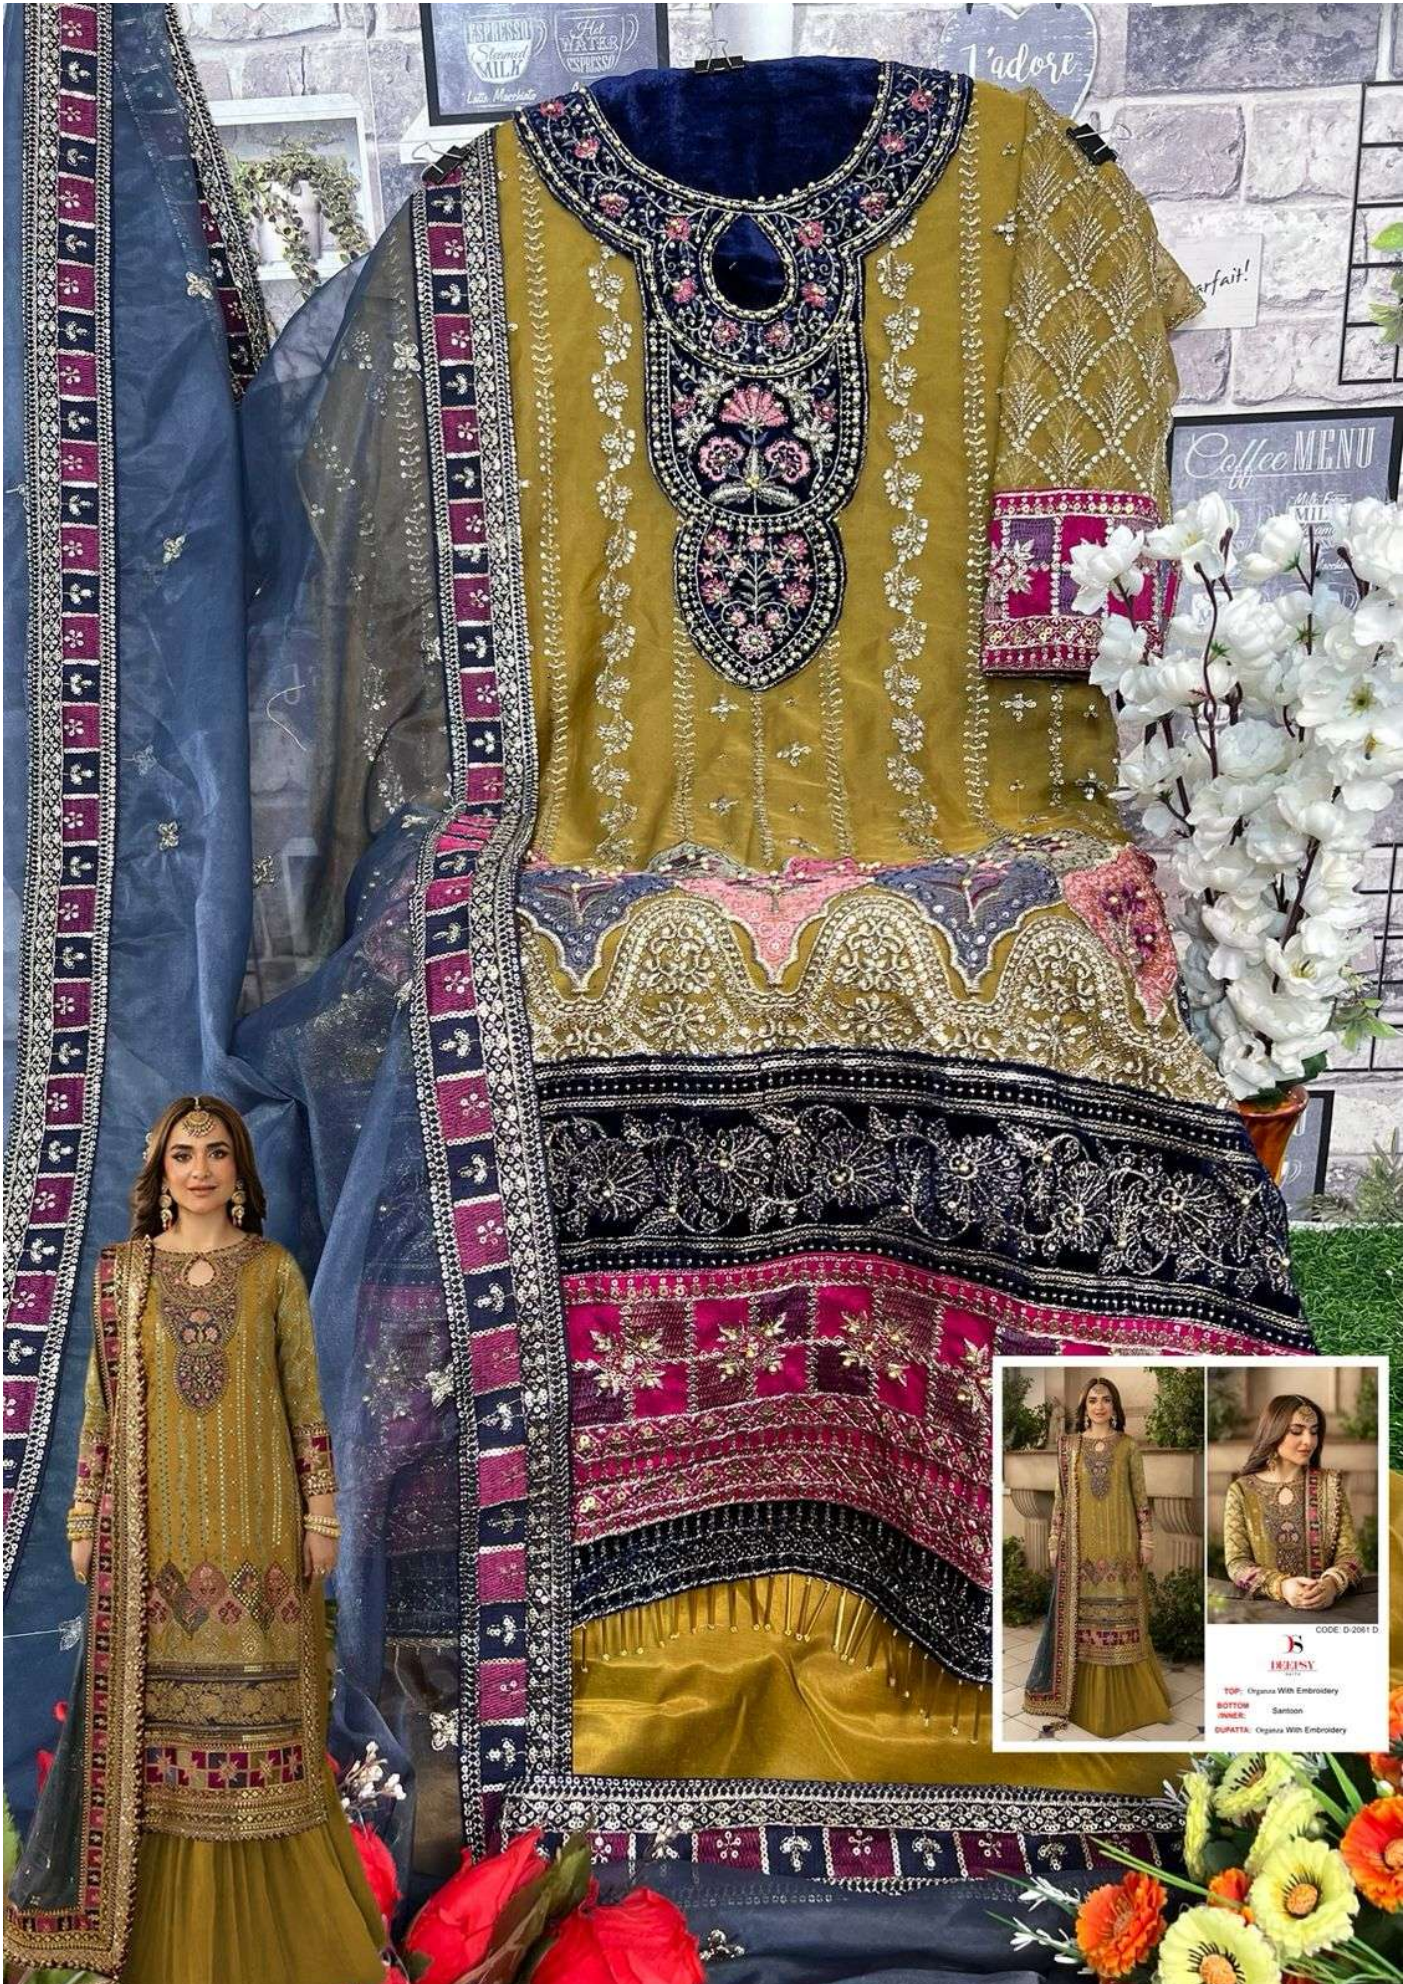

CODE: D-2081 D

S
DEEPLY