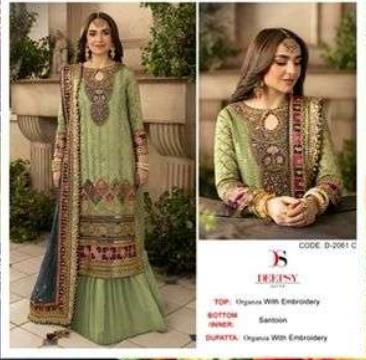

CODE: D-2061 A

- TOP:** Organza With Embroidery
- BOTTOM**  
**/INNER:** Santoon
- DUPATTA:** Organza With Embroidery

CODE: Q-2014  
**DESI**  
TOP: Organza With Embroidery  
BOTTOM: Silk  
DUPATTA: Organza With Embroidery

CODE: D-2061 B

- TOP:** Organza With Embroidery
- BOTTOM**  
**/INNER:** Santoon
- DUPATTA:** Organza With Embroidery

CODE: D-2011 B

TOP: Qurana With Embroidery  
BOTTOM: Santoon  
DUPATTA: Qurana With Embroidery

CODE: D-2061 C

- TOP:** Organza With Embroidery
- BOTTOM /INNER:** Santoon
- DUPATTA:** Organza With Embroidery

CODE: D-2021-C  
**B**  
**DEEPLY**  
TOP: Organza With Embroidery  
BOTTOM: Satin  
DUPATTA: Organza With Embroidery