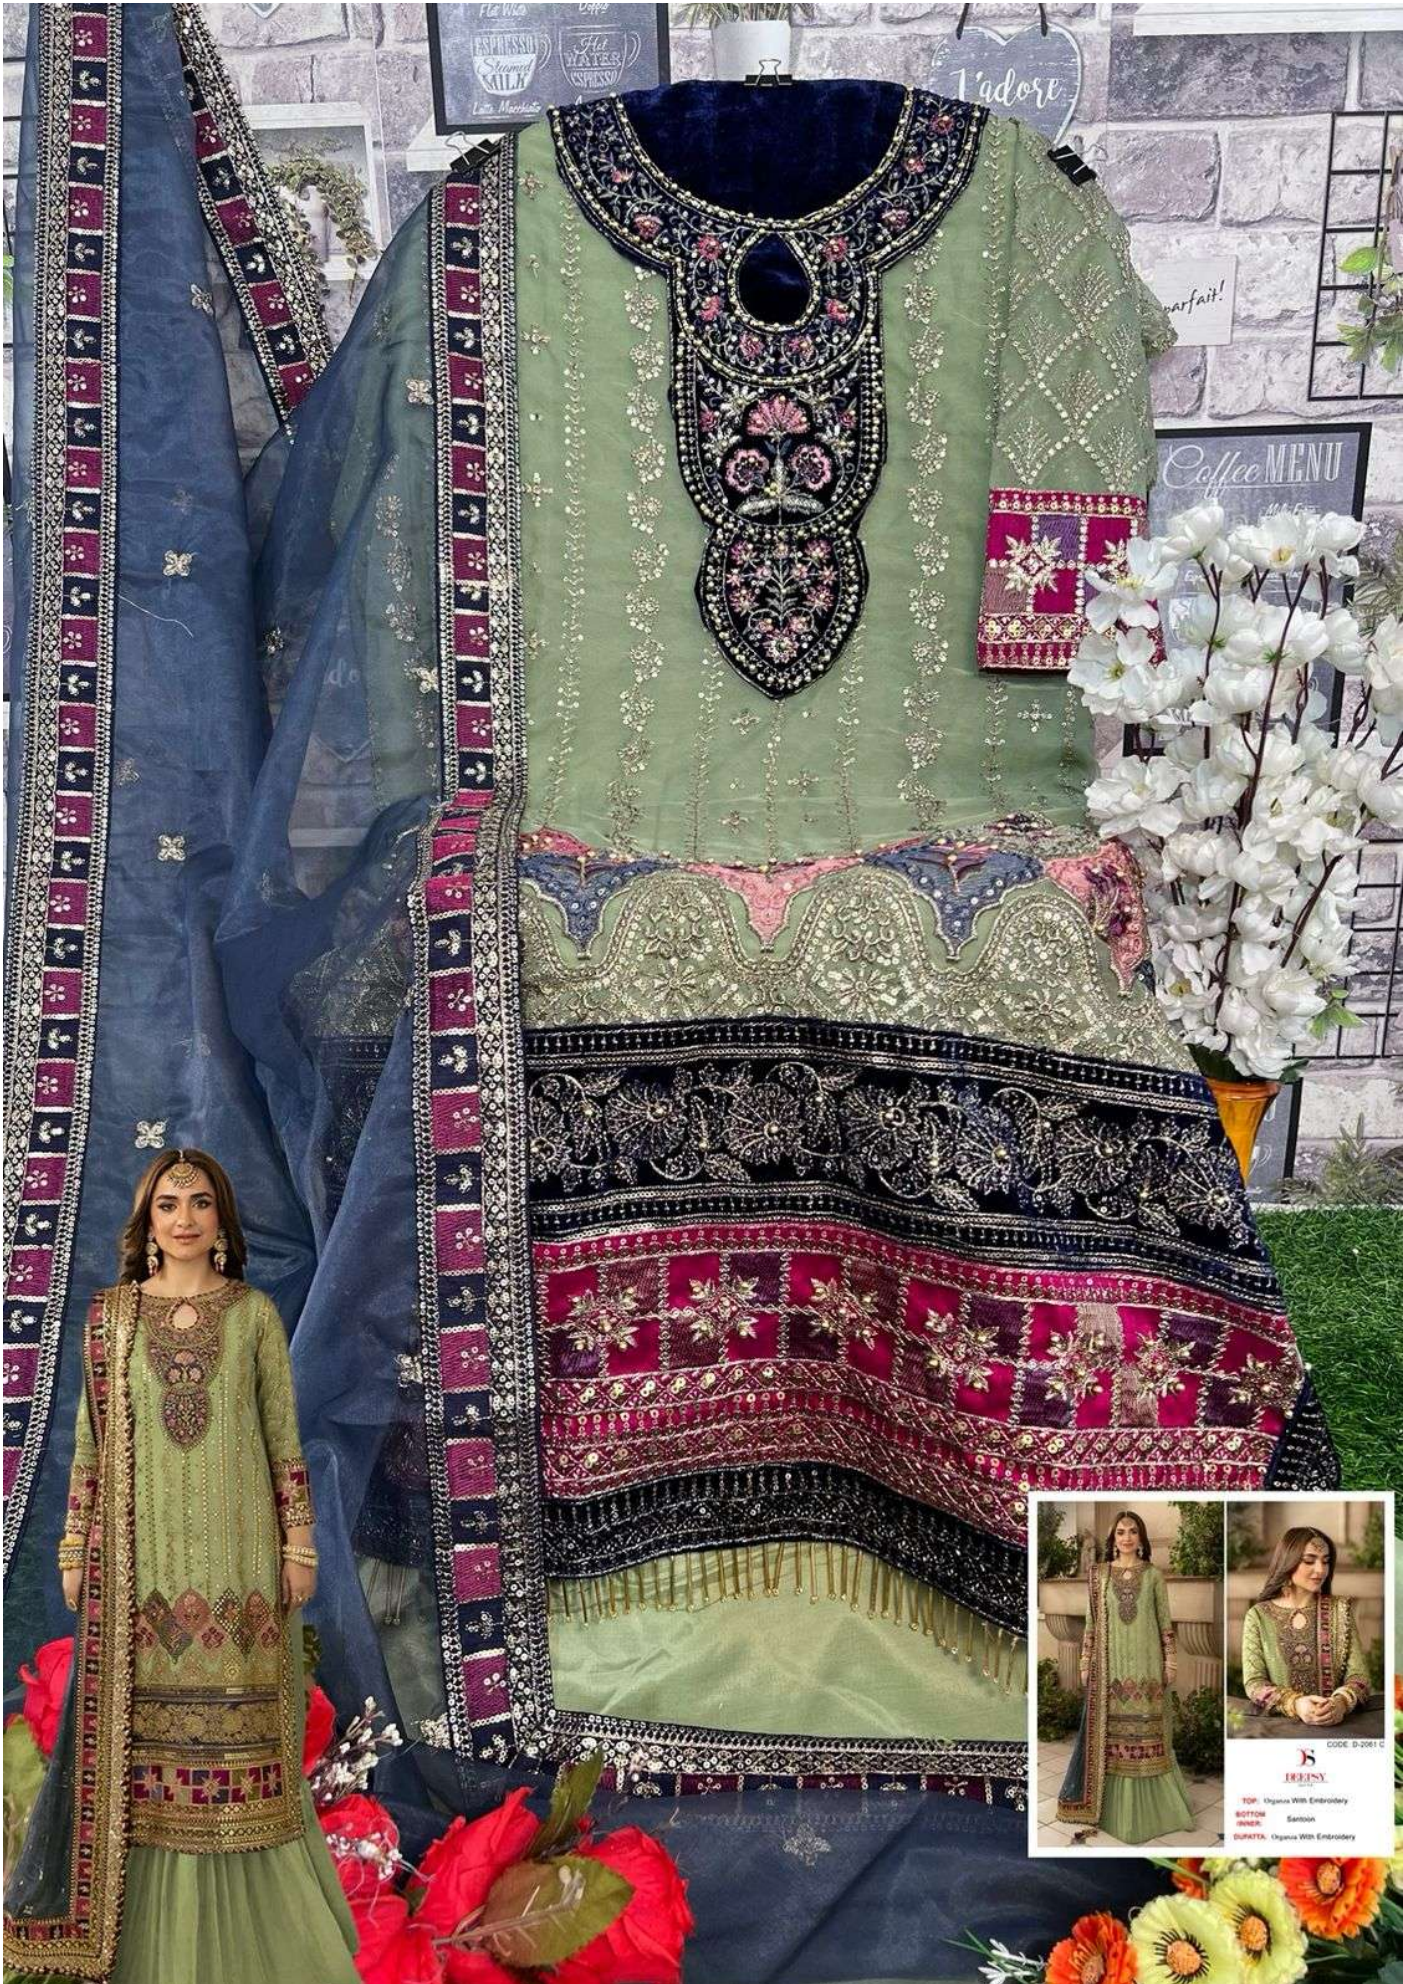

CODE: D-2061 A

- TOP:** Organza With Embroidery
- BOTTOM**  
**/INNER:** Santoon
- DUPATTA:** Organza With Embroidery

CODE: Q-2014  
**DESI**  
TOP: Organza With Embroidery  
BOTTOM: Silk  
DUPATTA: Organza With Embroidery

CODE: D-2061 B

- TOP:** Organza With Embroidery
- BOTTOM**  
**/INNER:** Santoon
- DUPATTA:** Organza With Embroidery

CODE: D-2011 B

TOP: Qurana With Embroidery  
BOTTOM: Santoon  
DUPATTA: Qurana With Embroidery

CODE: D-2061 C

- TOP:** Organza With Embroidery
- BOTTOM /INNER:** Santoon
- DUPATTA:** Organza With Embroidery

CODE: D-2021-C  
**B**  
**DEEPLY**  
TOP: Organza With Embroidery  
BOTTOM: Satin  
DUPATTA: Organza With Embroidery

CODE: D-2061 D

- TOP:** Organza With Embroidery  
**BOTTOM**  
**/INNER:** Santoon  
**DUPATTA:** Organza With Embroidery

CODE: D-2081 D

**S**  
**DEEPLY**

TOP: Organza With Embroidery  
BOTTOM: Silk  
SHAWL: Satin  
DUPATTA: Organza With Embroidery