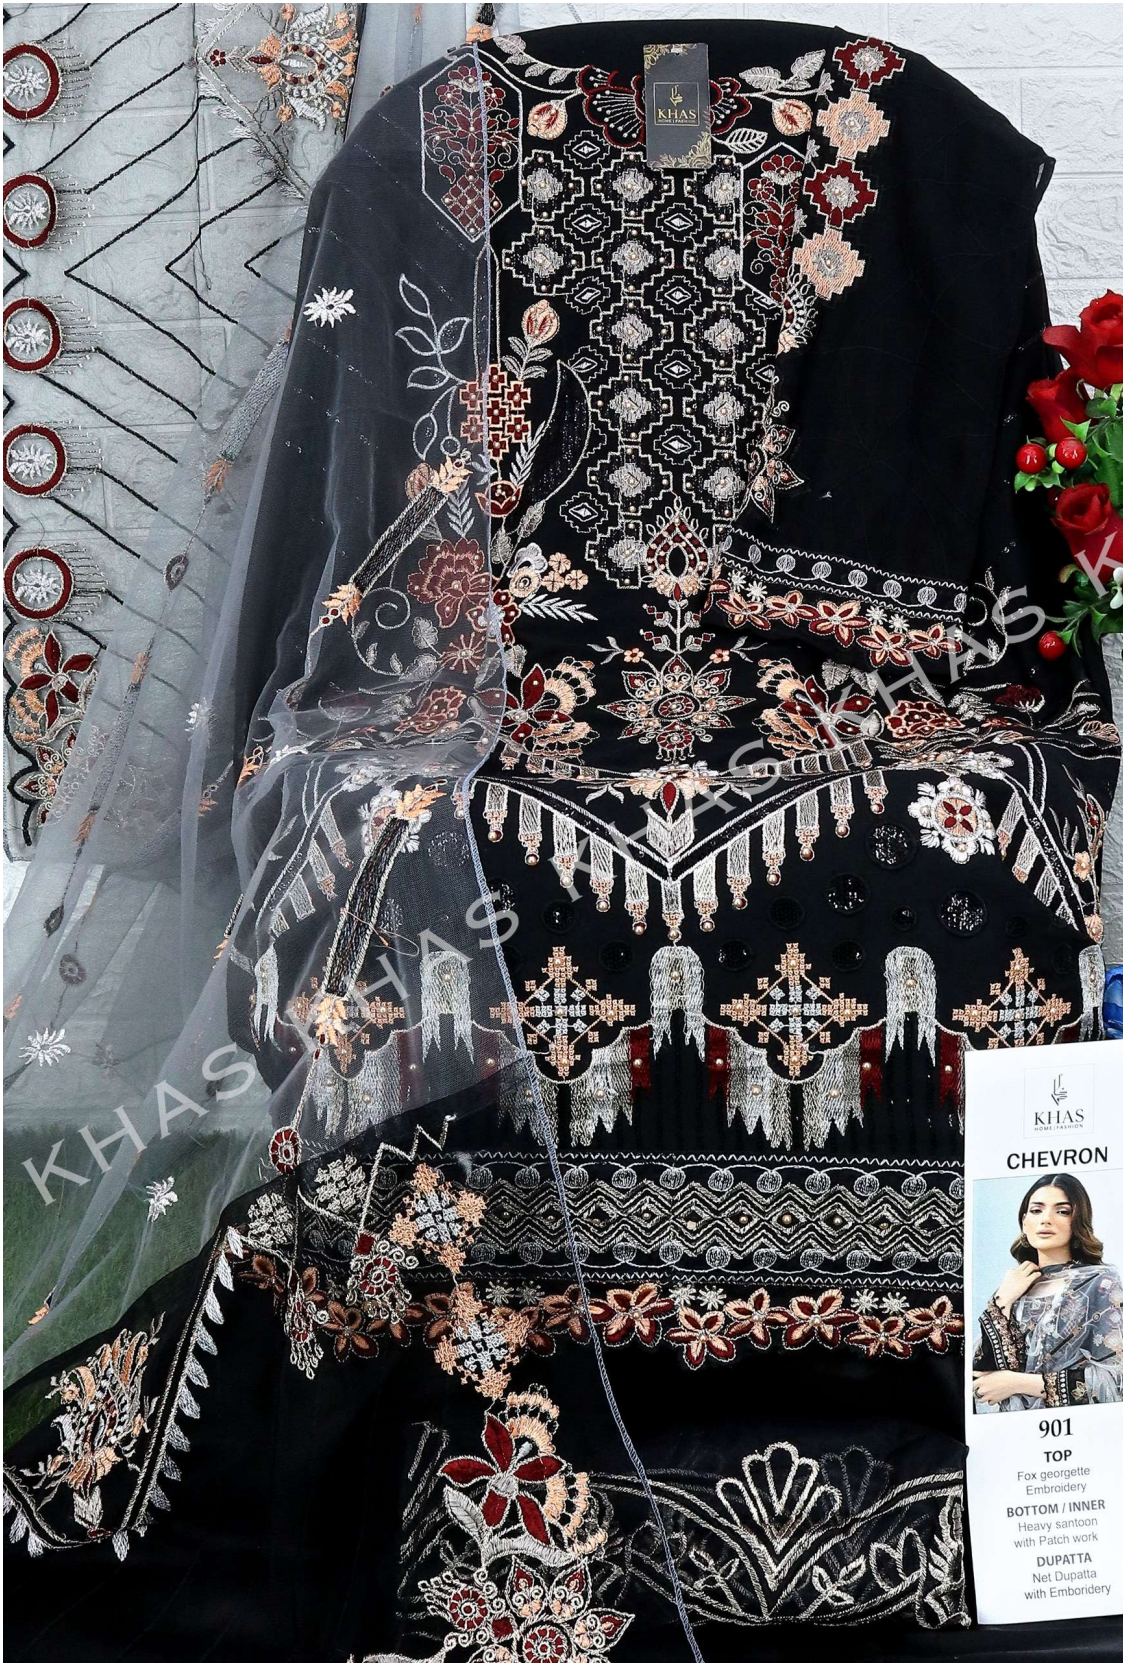

KHAS
HOME | FASHION

CHEVRON

CHEVRON

901

TOP

Fox georgette
Embroidery

BOTTOM / INNER

Heavy santoon
with Patch work

DUPATTA

Net Dupatta
with Emboridery

**CHEVRON
D.NO. 901**

901
TOP
Fox georgette
Embroidery
BOTTOM / INNER
Heavy santoon
with Patch work
DUPATTA
Net Dupatta
with Embroidery

CHEVRON

902

TOP

Fox georgette
Embroidery

BOTTOM / INNER

Heavy santoon
with Patch work

DUPATTA

Nazmin

CHEVRON
D.NO. 902

CHEVRON

902

TOP