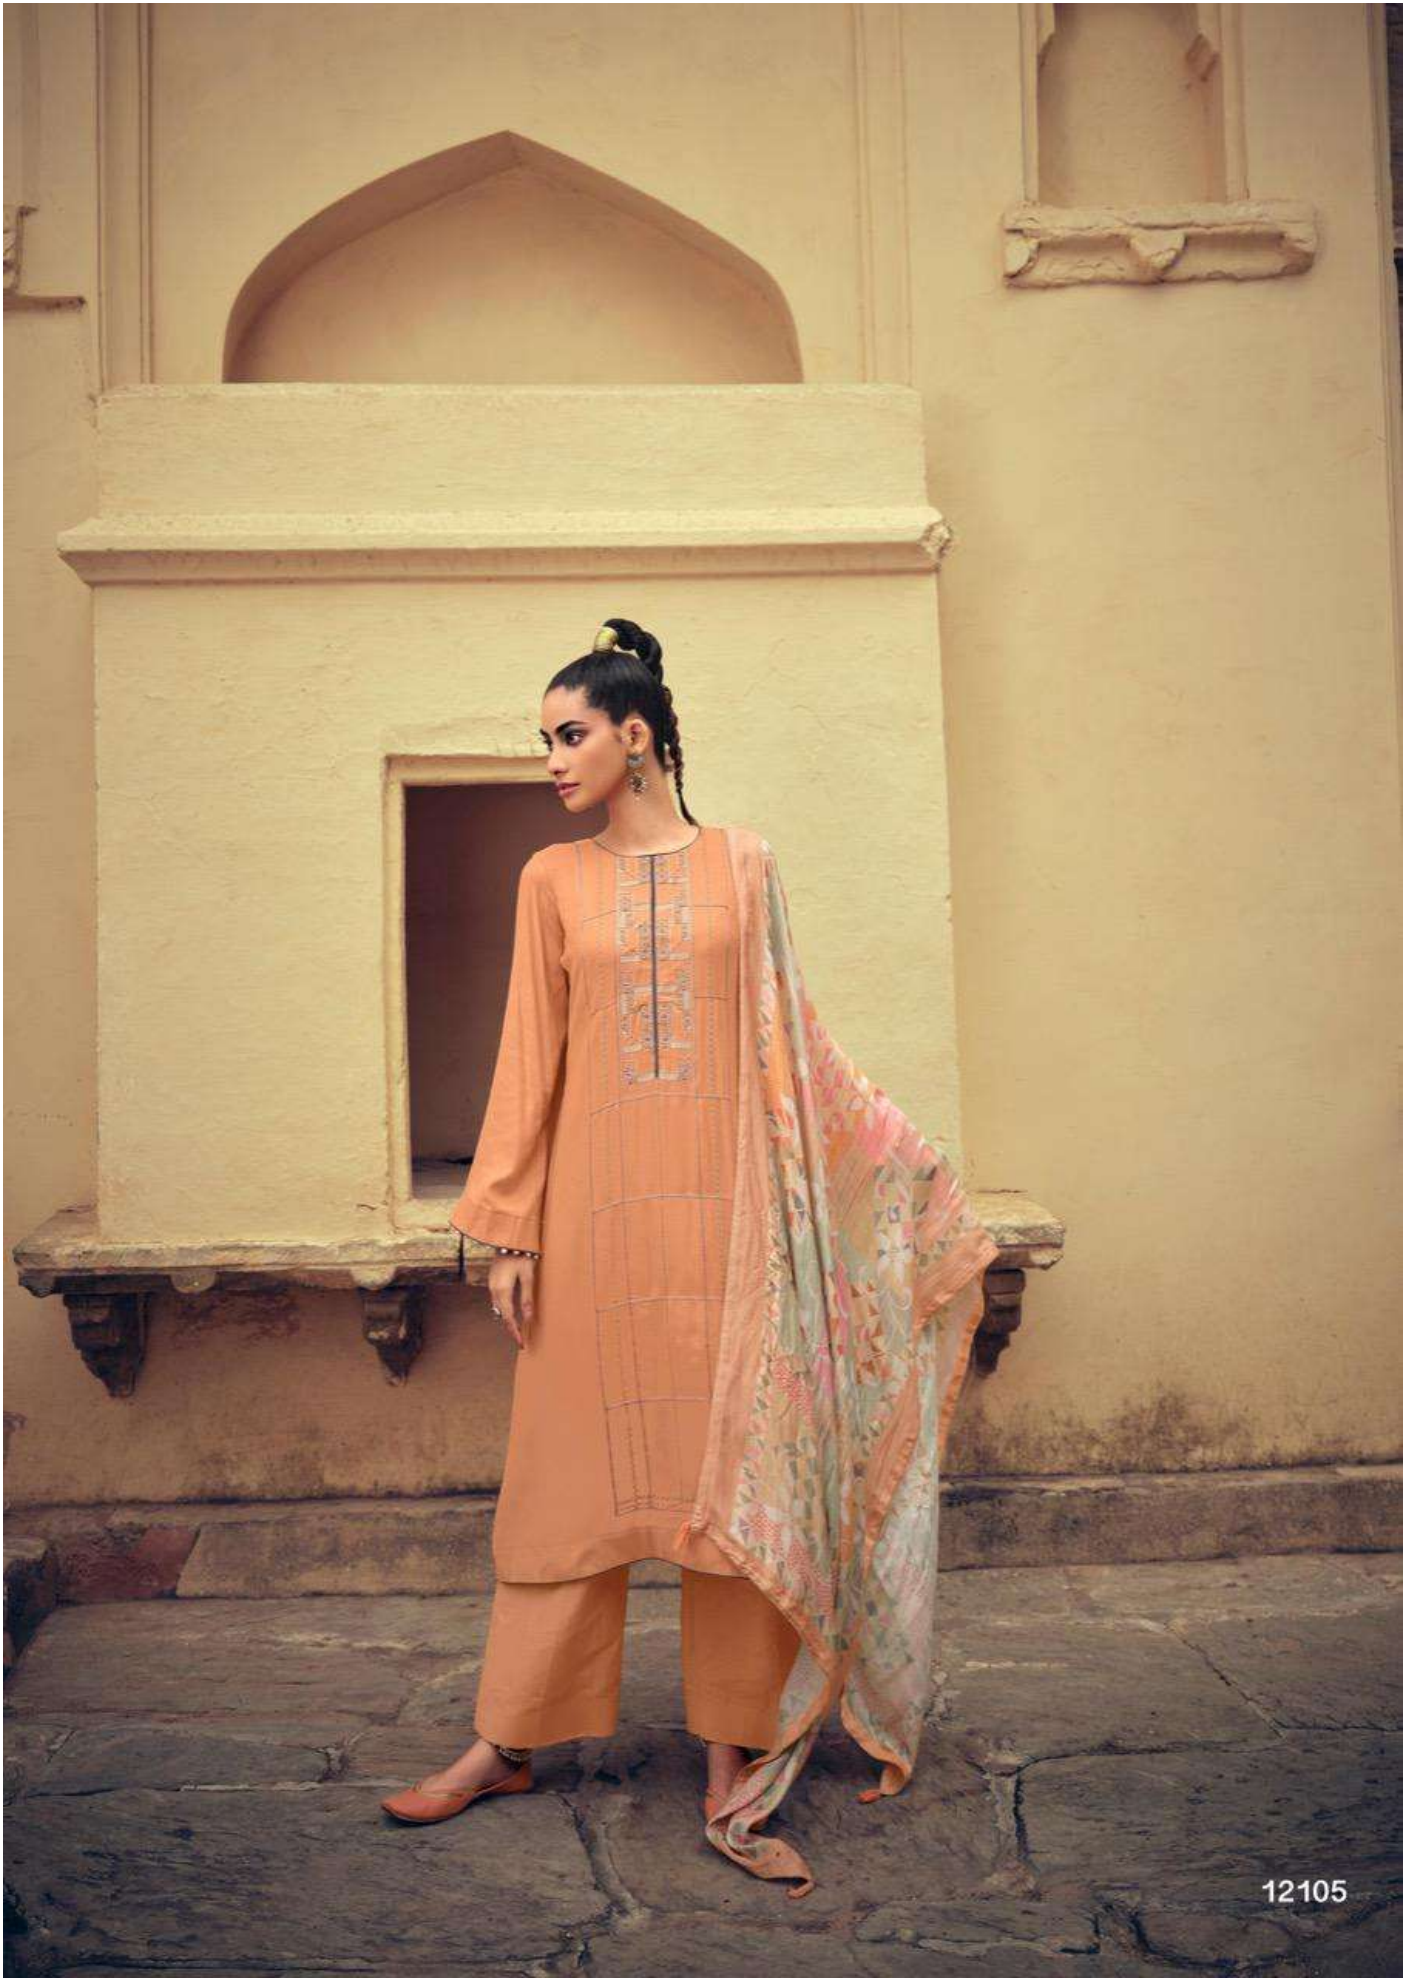

DEEPSY
suits

REVA

Mauve

MAJESTIC

WELCOMES THE CHANGE OF SEASON BY TURNING THE PAGE ON THE PAST AND INTRODUCING A
HOST AND FABULOUS TRENDS.

12103

12105

DEEPSY
suits

REVA

| DESIGN NO. | PRICE | |
|-----------------|--------|--|
| 12101 | 1399/- | :TOP: PURE VISCOSE PASHMINA WITH EMBROIDERY |
| 12102 | 1399/- | |
| 12103 | 1399/- | :BOTTAM: PURE VISOCE PASHMINA |
| 12104 | 1399/- | |
| 12105 | 1399/- | :DUPATTA: VISOCSE SILK PASHMINA DIGITAL PRINT |
| 12106 | 1399/- | |
| Total Pieces: 6 | | Total Amountt: 8394/-+GST |