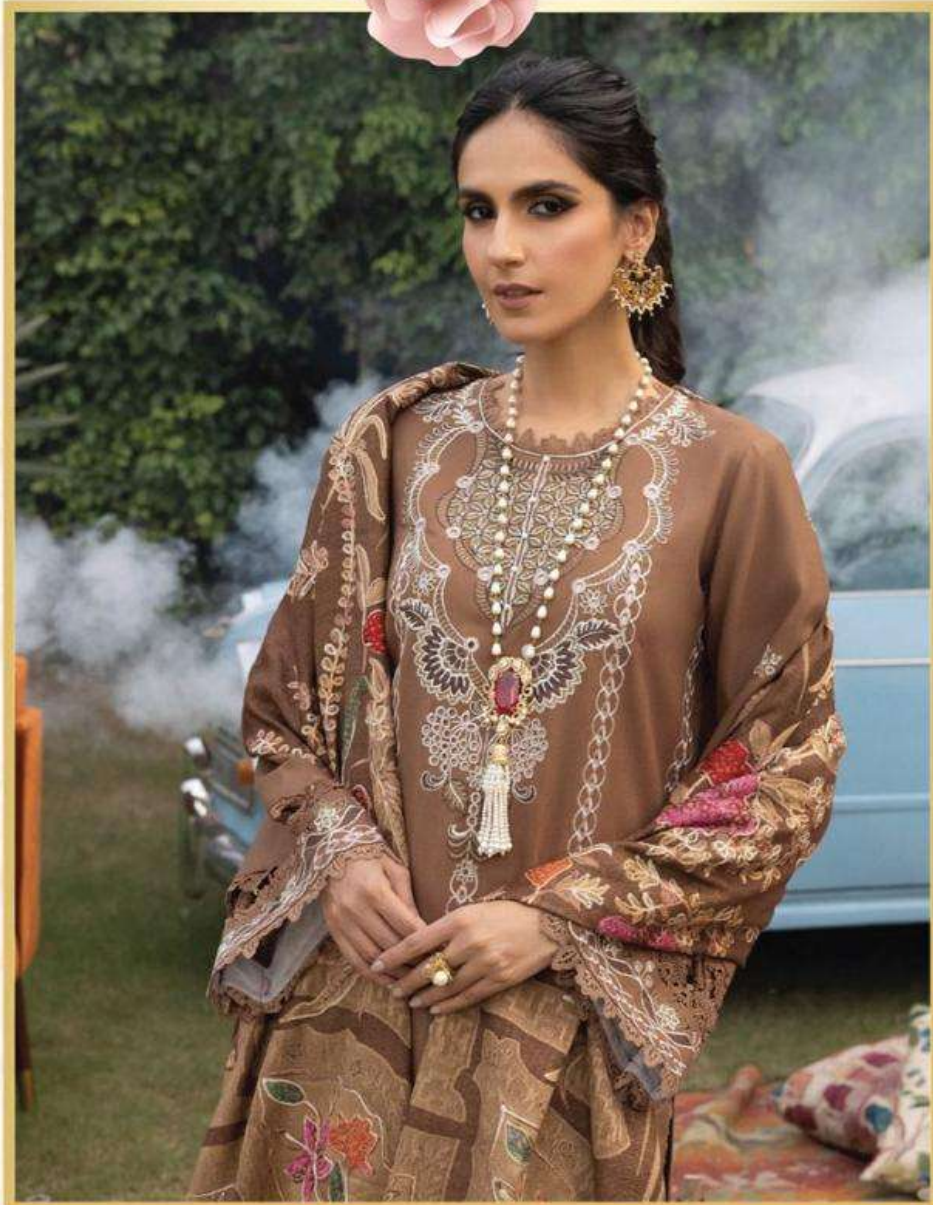

KF™
KEVALFAB

100% COTTON

KAIRA

Vol-17

Classy Luxury Lawn Collection

KAIRA

D.NO-1701

100% COTTON
KAIRA
Vol-17
Classy Luxury Lawn Collection