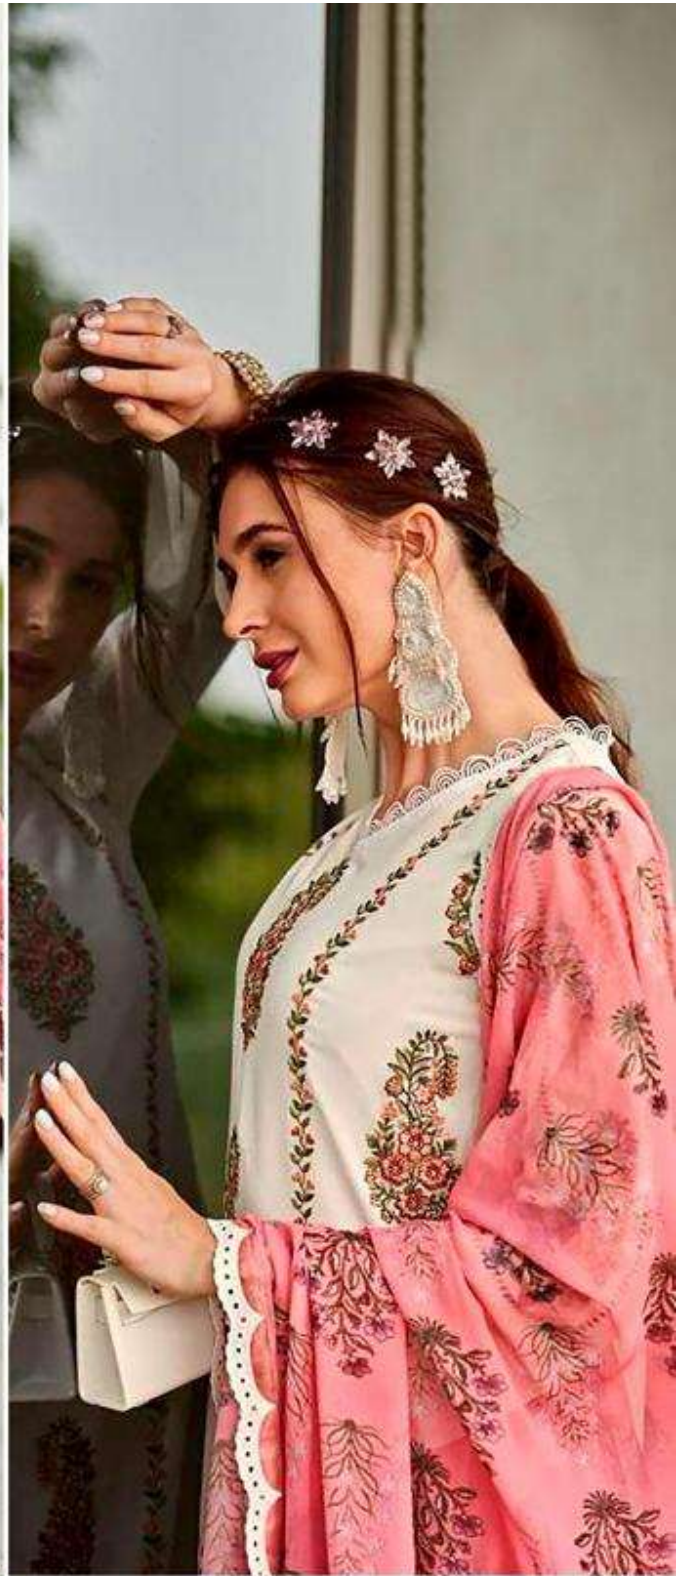

SIZE
XL-XXL

ZARQASH®
A BRAND BY **KUTUMBA**

Z-168-B

TOP
HEAVY GEORGETTE
FABRICS

INNER
HEVAY
FABRICS

BOTTOM
COTTON STRETCHABLE
FABRICS

DUPATTA
SHIFFON DIGITAL
PRINT DUPATTA