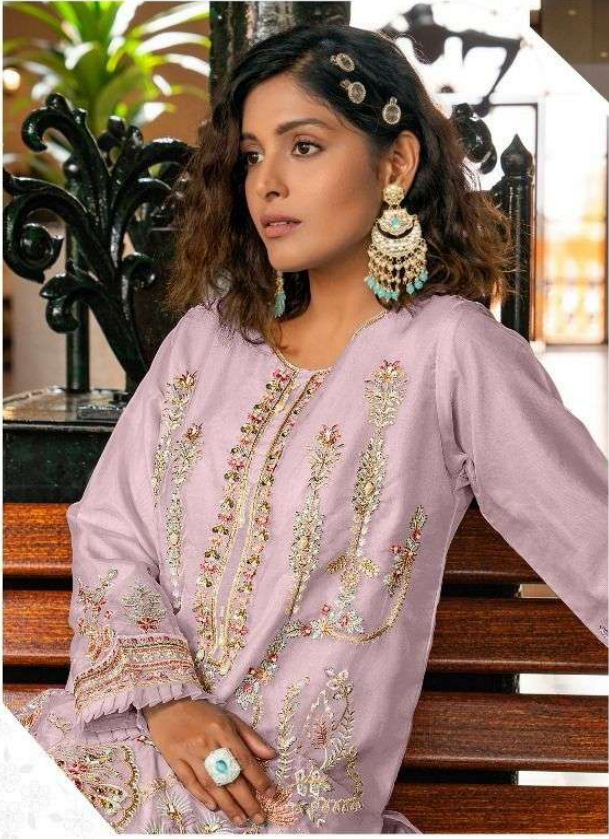

**Rosemeen®**  
Styled for your comfort by Eepic®

C - 1356

**Eepic®**

**WASHING INTRUCTIONS**

DO NOT USE ANY TYPE OF BLEACH OR STAIN REMOVING CHEMICALS  
BEFORE CUTTING / STITCHING, FABRIC SHOULD BE SOAKED IN WATER  
( ALL COMPONENTS SEPARATELY ) FOR 15 MINUTES  
DO NOT KEEP WET FABRIC IN TWISTED FROM IN ORDER TO AVOID COPY MARKS |  
WASH COLOURED AND WHITE FABRICS SEPARATELY  
IRON CLOTHES AT MODERATE TEMPERATURE | DO NOT DRY FABRIC IN DIRECT SUNLIGHT  
( EXTRA LACES, HANGINGS AND ACCESSORIES ARE NOT INLUDED )