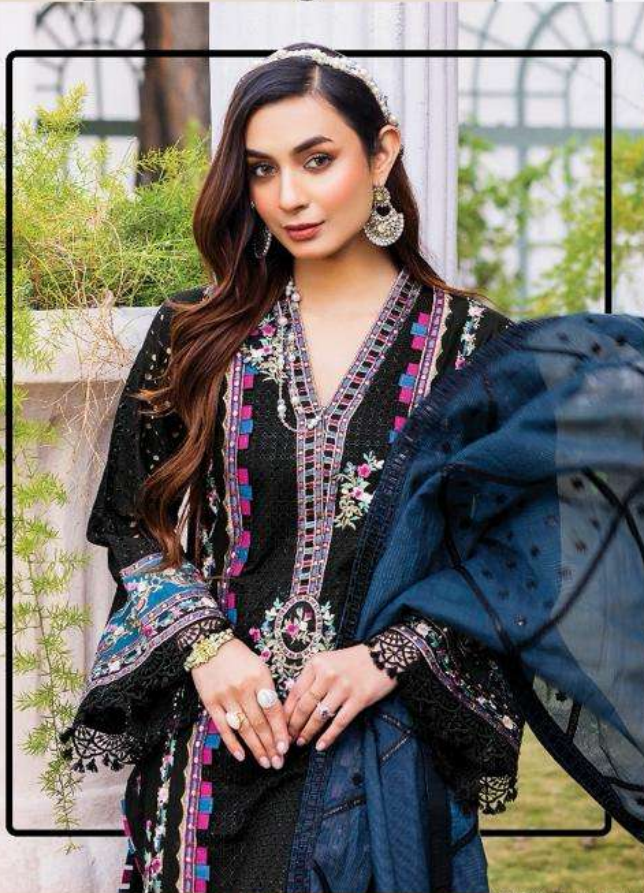

Top:-Georgette
Bottom/Inner:-Santoon
Dupatta:-Georgette

HOOR TEX

H-182