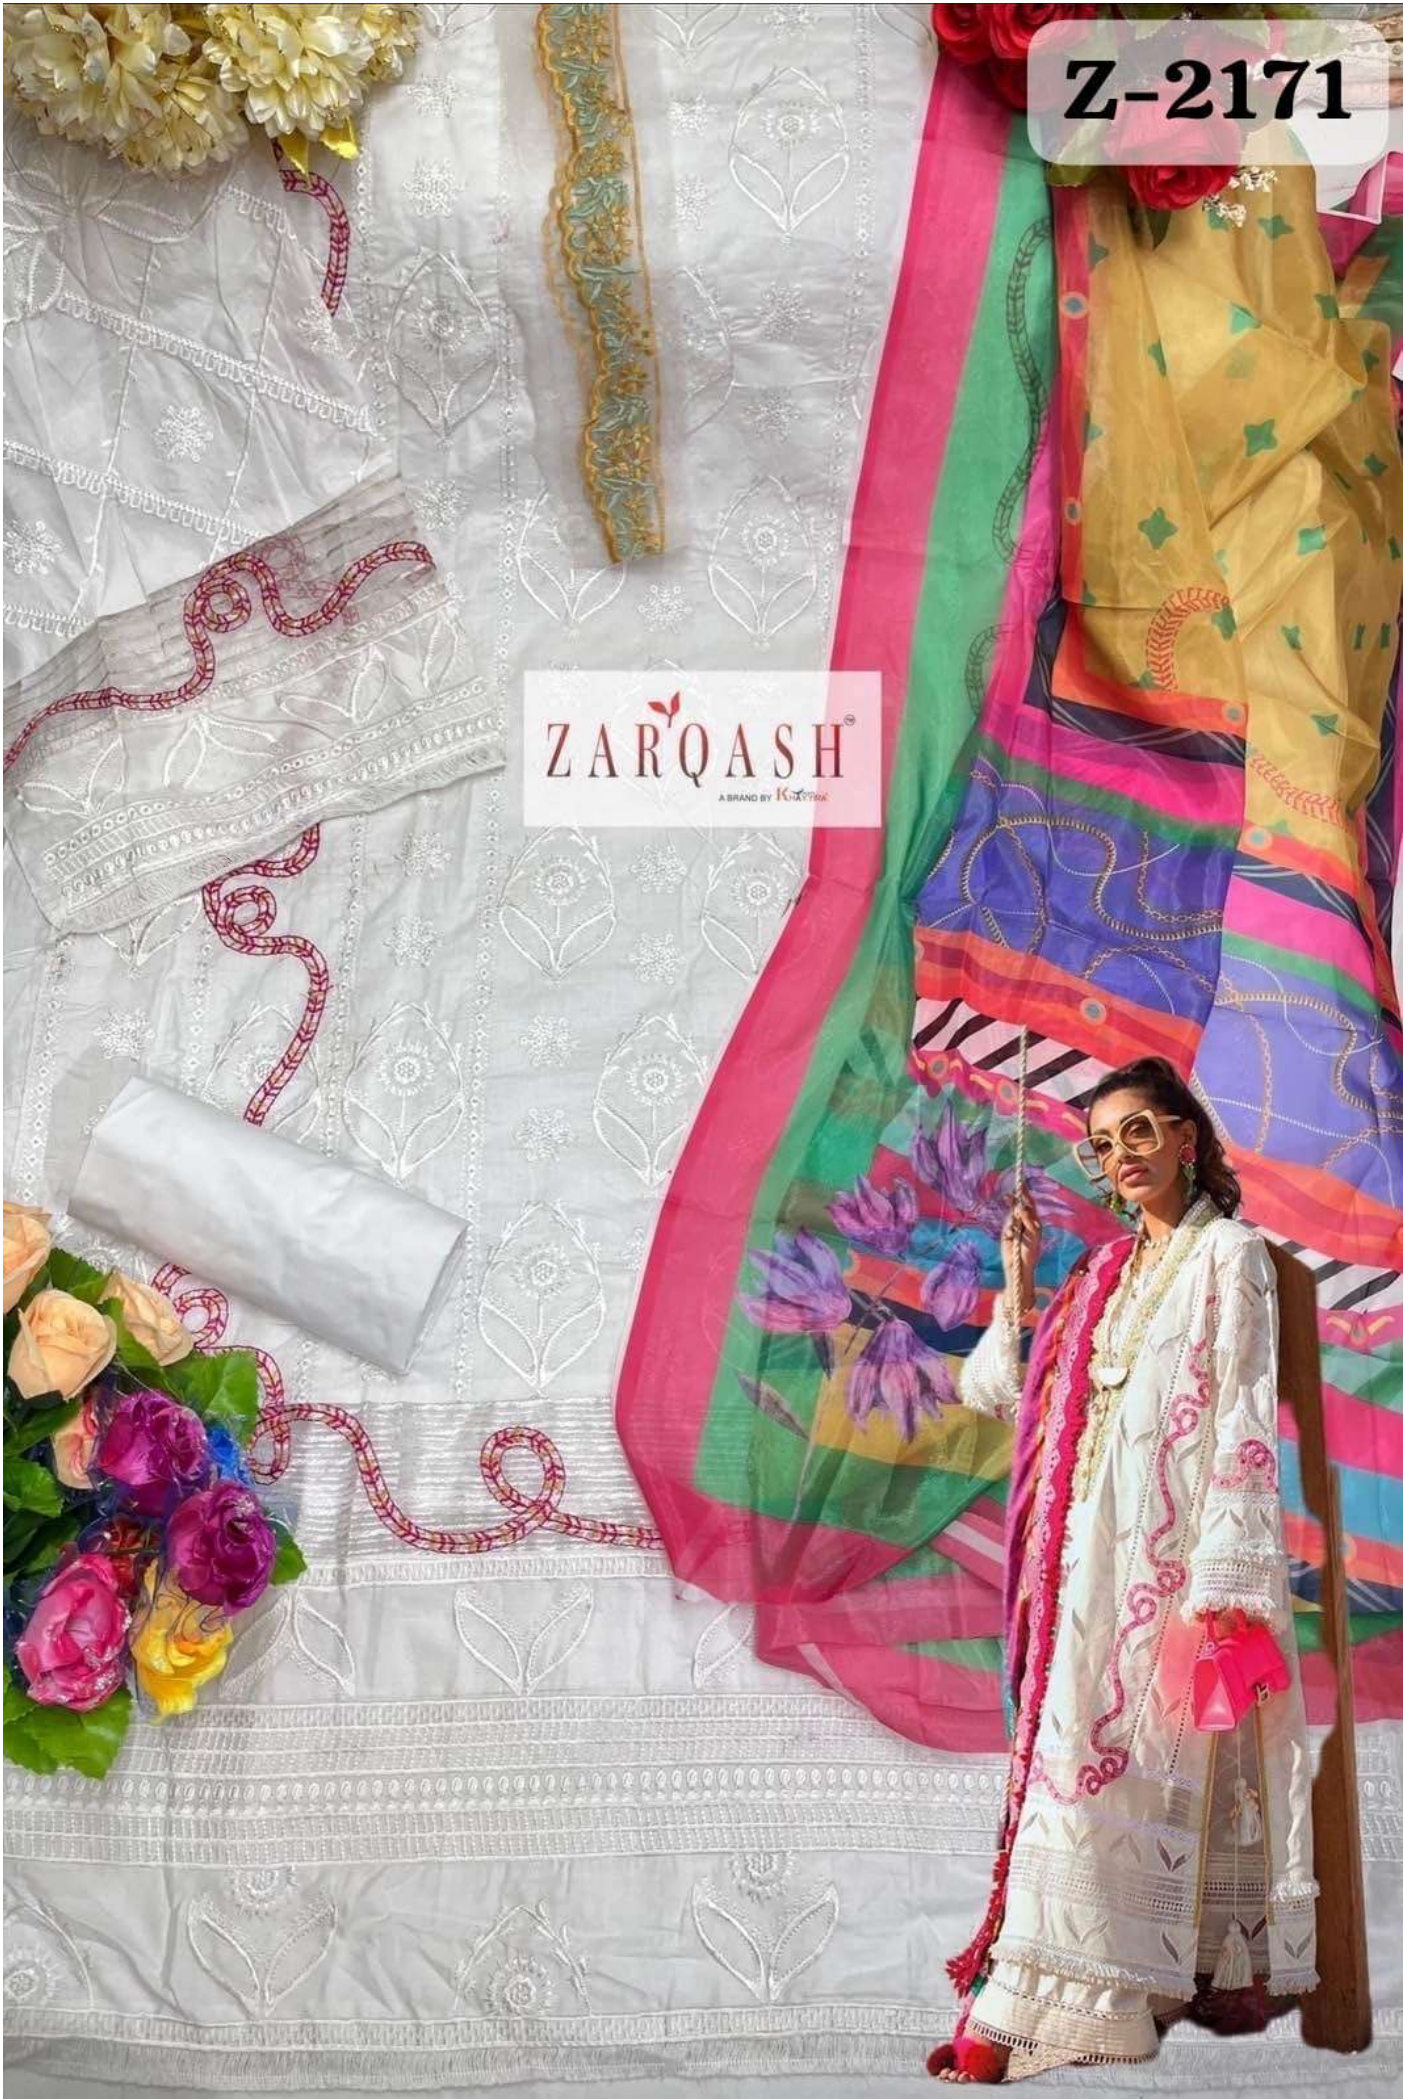

ZARQASH[®]
A BRAND BY KHAYYRA

Z-2171

FEBRIC DETAILS

TOP :- Lawn Cotton Heavy Embroidered.

BOTTOM :- Seami Lawn Cotton.

DUPATTA :- Silk Chiffon Digital Print.

Z-2171

ZARQASH[®]
A BRAND BY KUTUBS

ZARQASH[®]
A BRAND BY KHAYYRA

Z-2172

FEBRIC DETAILS

TOP :- Lawn Cotton Heavy Embroidered.

BOTTOM :- Seami Lawn Cotton.

DUPATTA :- Silk Chiffon Digital Print.

Z-2172

ZARQASH®
A BRAND BY KUTYUK

ZARQASH[®]
A BRAND BY KHAYYRA

Z-2173

FEBRIC DETAILS

TOP :- Lawn Cotton Heavy Embroidered.

BOTTOM :- Seami Lawn Cotton.

DUPATTA :- Silk Chiffon Digital Print.

Z-2173

ZARQASH[®]
A BRAND BY KOSPIA

ZARQASHTM
A BRAND BY KHAYYRA

Z-2174

FEBRIC DETAILS

TOP :- Lawn Cotton Heavy Embroidered.

BOTTOM :- Seami Lawn Cotton.

DUPATTA :- Net Dupatta With Embroidery.

Z-2174

ZARQASH[®]
A BRAND BY KUTUK