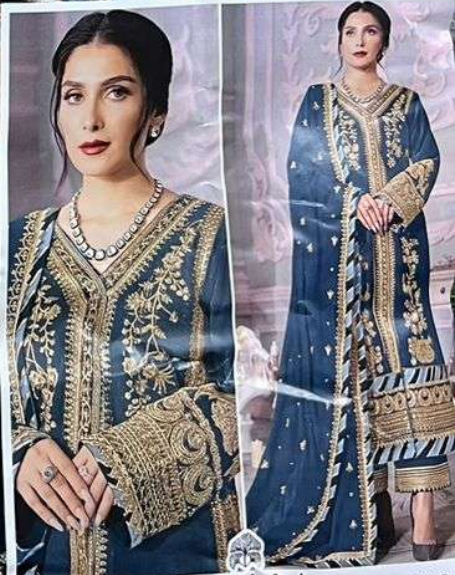

# ZAHA AAEESHA

VOL-2

10119 HITS COLOURS

**AAEESHA**

Vol-2 Colour  
**TOP** Faux Georgette  
with Embroidery  
(Cut-2.5 Mtr )

**ZAHA**

**BOTTOM-INNER** Dull santoon  
(Cut-4.20 Mtr )

**D.No.10119-P**

**DUPATTA** Fox Georgette  
with Embroidery  
( Cut-2.5 Mtr )

*l'adore*

*parfait!*

**AAEESHA**  
Vol-2, Colour  
TOP  
Faux Georgette  
with Embroidery  
(Cut-2.5 Mtr )

**D.No.10119-**  
Fox Geo  
DUPATTA with Emb  
(Cut-

**AAESHA** Vol-2, Colour Faux Georgette with Embroidery (Coul-2 & Mtr)  
**ZAHARA** ID No.10119  
TOP BOTTOM-INNER

Fox Ge  
with Em  
(Coul-2

**AAEESHA**

Vol-2 Colour

**TOP** Faux Georgette  
with Embroidery  
(Cut-2.5 Mtr )

**ZAHA**

**BOTTOM-INNER**

Dull santoon  
(Cut-4.20 Mtr )

**D.No.10119-S**

**DUPATTA**

Fox Georgette  
with Embroidery  
( Cut-2.5 Mtr )

**AAEESHA** Vol-2 Colour: Faux Georgette with Embroidery (Cut-2.5 Mtr.)  
**ZAHA** D.No. 10119-S  
**BOTTOM-INNER** Dull santoon (Cut-4.20 Mtr.)