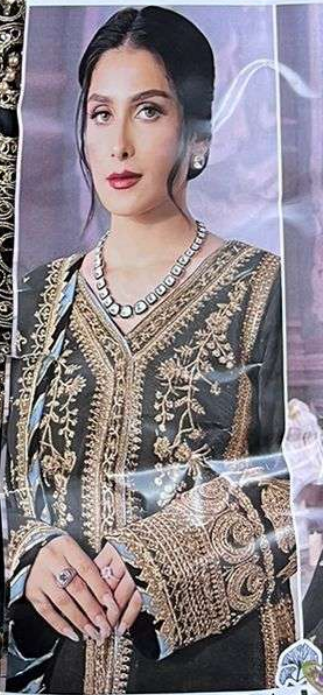

# ZAHA AAEESHA

VOL-2

10119 HITS COLOURS

**AAEESHA**

Vol-2 Colour  
**TOP** Faux Georgette  
with Embroidery  
(Cut-2.5 Mtr )

**ZAHA**

**BOTTOM-INNER** Dull santoon  
(Cut-4.20 Mtr )

**D.No.10119-P**

**DUPATTA** Fox Georgette  
with Embroidery  
( Cut-2.5 Mtr )

*l'adore*

*parfait!*

**AAEESHA**  
Vol-2, Colour  
TOP  
Faux Georgette  
with Embroidery  
(Cut-2.5 Mtr )

**D.No.10119-**  
Fox Geo  
DUPATTA with Emb  
(Cut-

**AAESHA**  
Vol-2 Colour  
Faux Georgette  
with Embroidery  
(Cut-2.5 Mtr.)

TOP

BOT

**AAEESHA**

Vol-2 Colour

**TOP** Faux Georgette  
with Embroidery  
(Cut-2.5 Mtr )

**ZAHA**

**BOTTOM-INNER**

Dull santoon  
(Cut-4.20 Mtr )

**D.No.10119-Q**

**DUPATTA**

Fox Georgette  
with Embroidery  
( Cut-2.5 Mtr )

**AAEESHA**  
Vol-2 Colour  
Faux Georgette  
with Embroidery  
(Cut-2.5 Mr.)

**TOP** **801**

**D.No. 10**  
**DUPATTA**