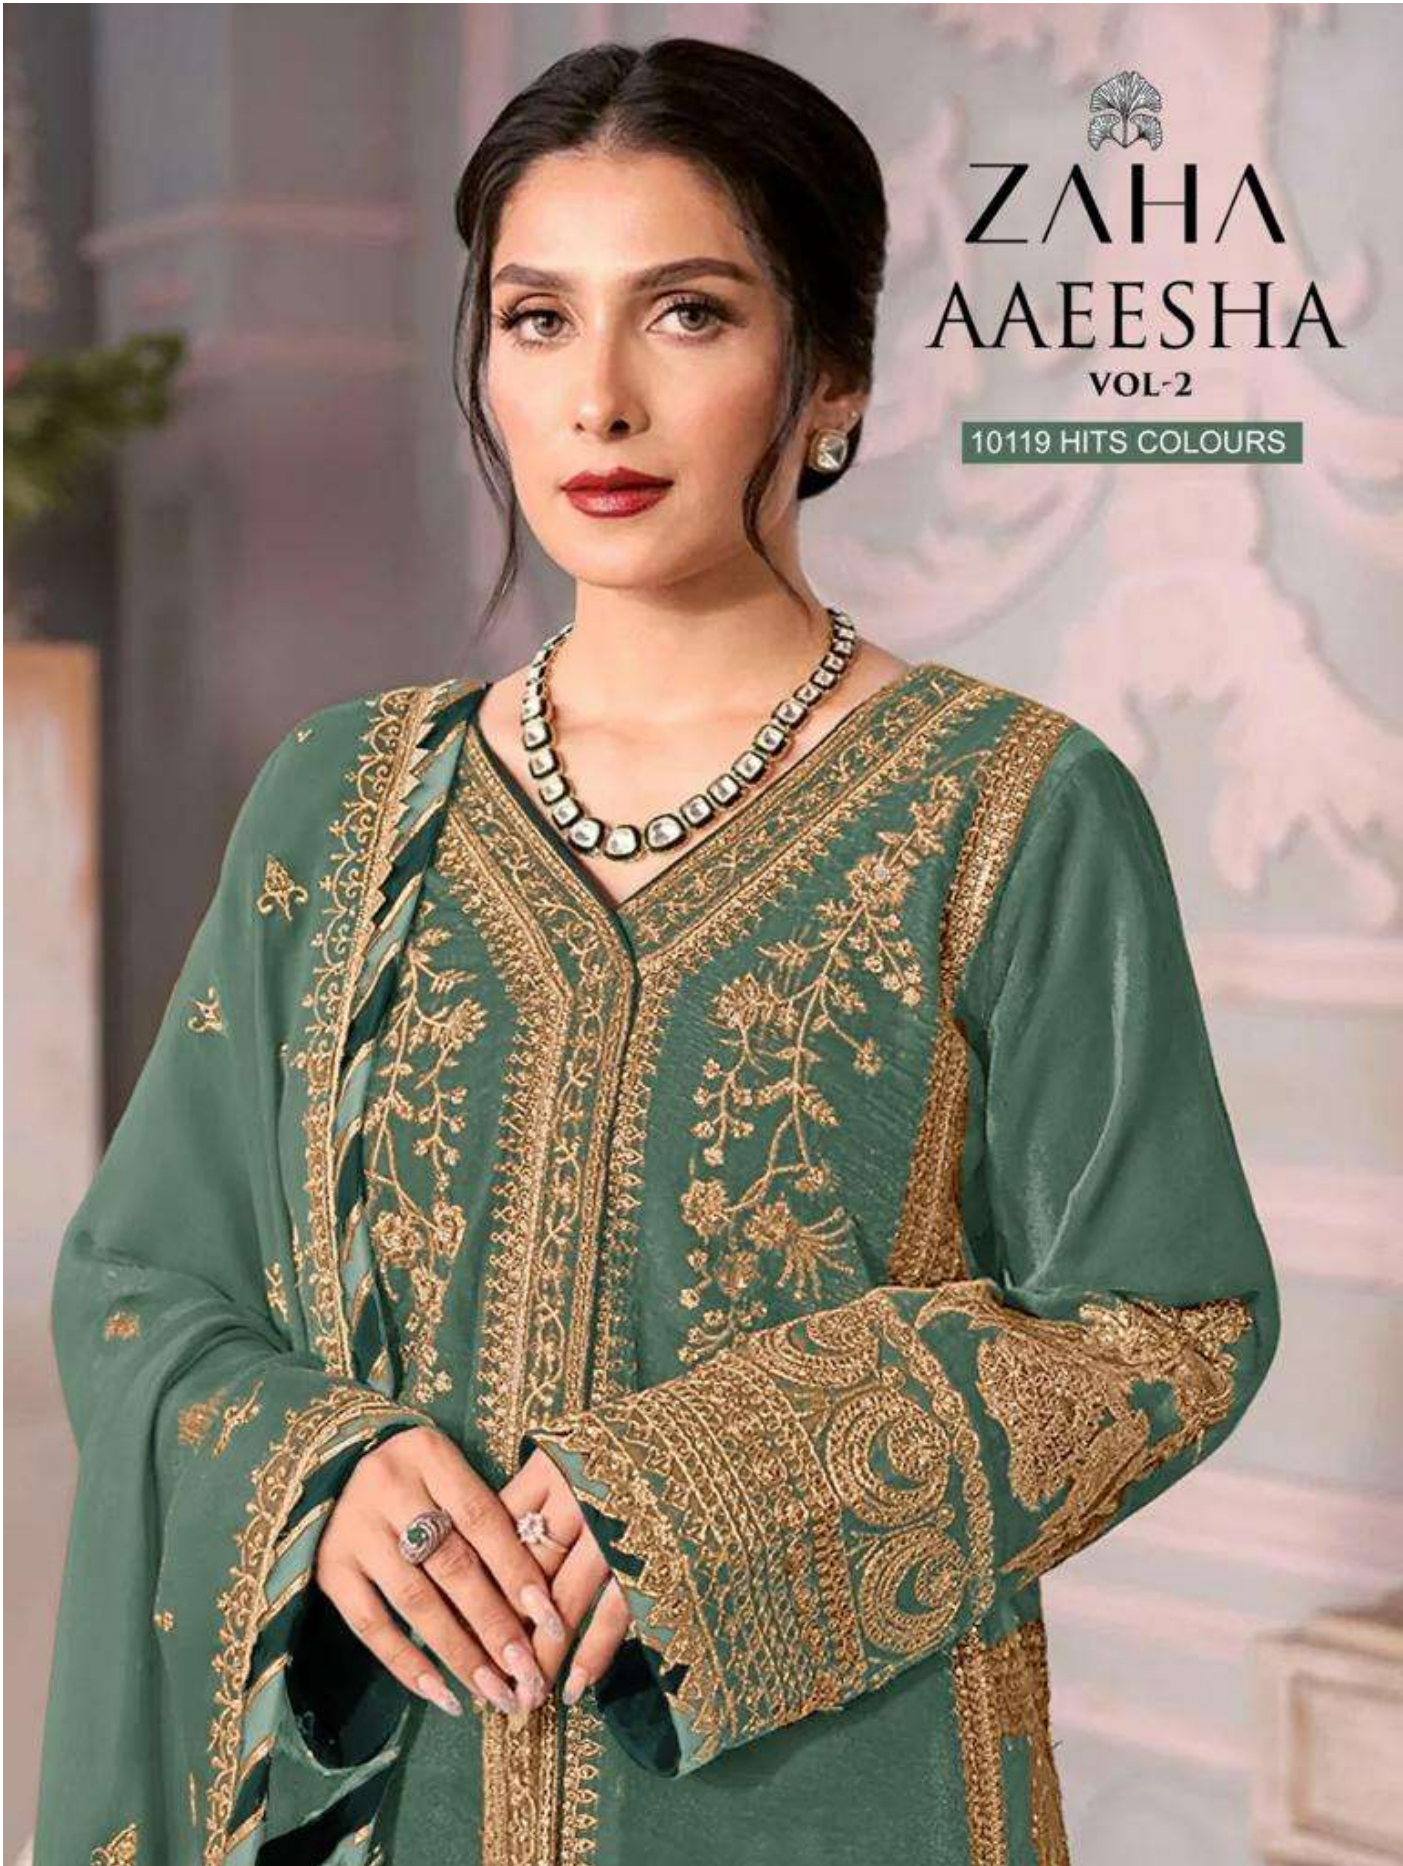

# ZAHA AAEESHA

VOL-2

10119 HITS COLOURS

**AAEESHA**

Vol-2 Colour  
**TOP** Faux Georgette  
with Embroidery  
(Cut-2.5 Mtr )

**ZAHA**

**BOTTOM-INNER** Dull santoon  
(Cut-4.20 Mtr )

**D.No.10119-P**

**DUPATTA** Fox Georgette  
with Embroidery  
( Cut-2.5 Mtr )

*l'adore*

*parfait!*

**AAEESHA**  
Vol-2, Colour  
TOP  
Faux Georgette  
with Embroidery  
(Cut-2.5 Mtr )

**D.No.10119-**  
Fox Geo  
DUPATTA with Emb  
(Cut-

**AAESHA**  
Vol-2 Colour  
Faux Georgette  
with Embroidery  
(Cut-2.5 Mtr.)

TOP

BOT

**AAEESHA**

Vol-2 Colour

**TOP** Faux Georgette  
with Embroidery  
(Cut-2.5 Mtr )

**ZAHA**

**BOTTOM-INNER**

Dull santoon  
(Cut-4.20 Mtr )

**D.No.10119-Q**

**DUPATTA**

Fox Georgette  
with Embroidery  
( Cut-2.5 Mtr )

**AAEESHA**  
Vol-2 Colour  
Faux Georgette  
with Embroidery  
(Cut-2.5 Mr.)

**TOP** **801**

**D.No. 10**  
**DUPATTA**