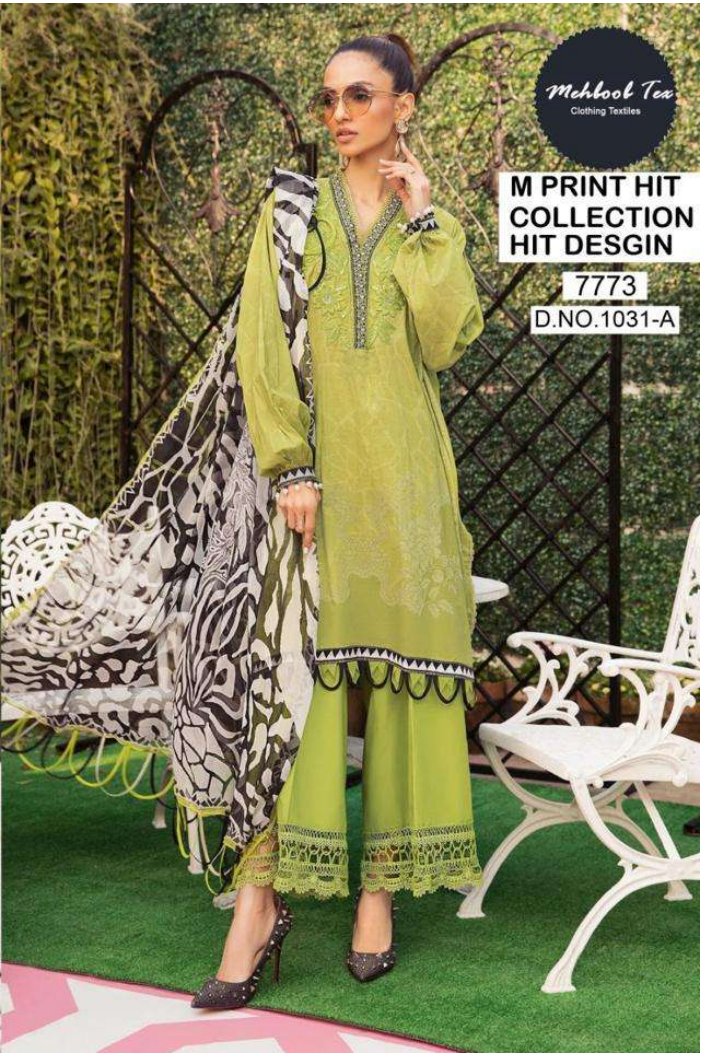

Mehlool Tea  
Clothing Textiles

Mehlool Tea  
Clothing Textiles

**M PRINT HIT  
COLLECTION  
HIT DESGIN**

**7773**

**D.NO.1031-A**

Mehboob Tex  
Clothing Textiles

Mehlool Tea  
Clothing Textiles

Mehlool Tea  
Clothing Textiles