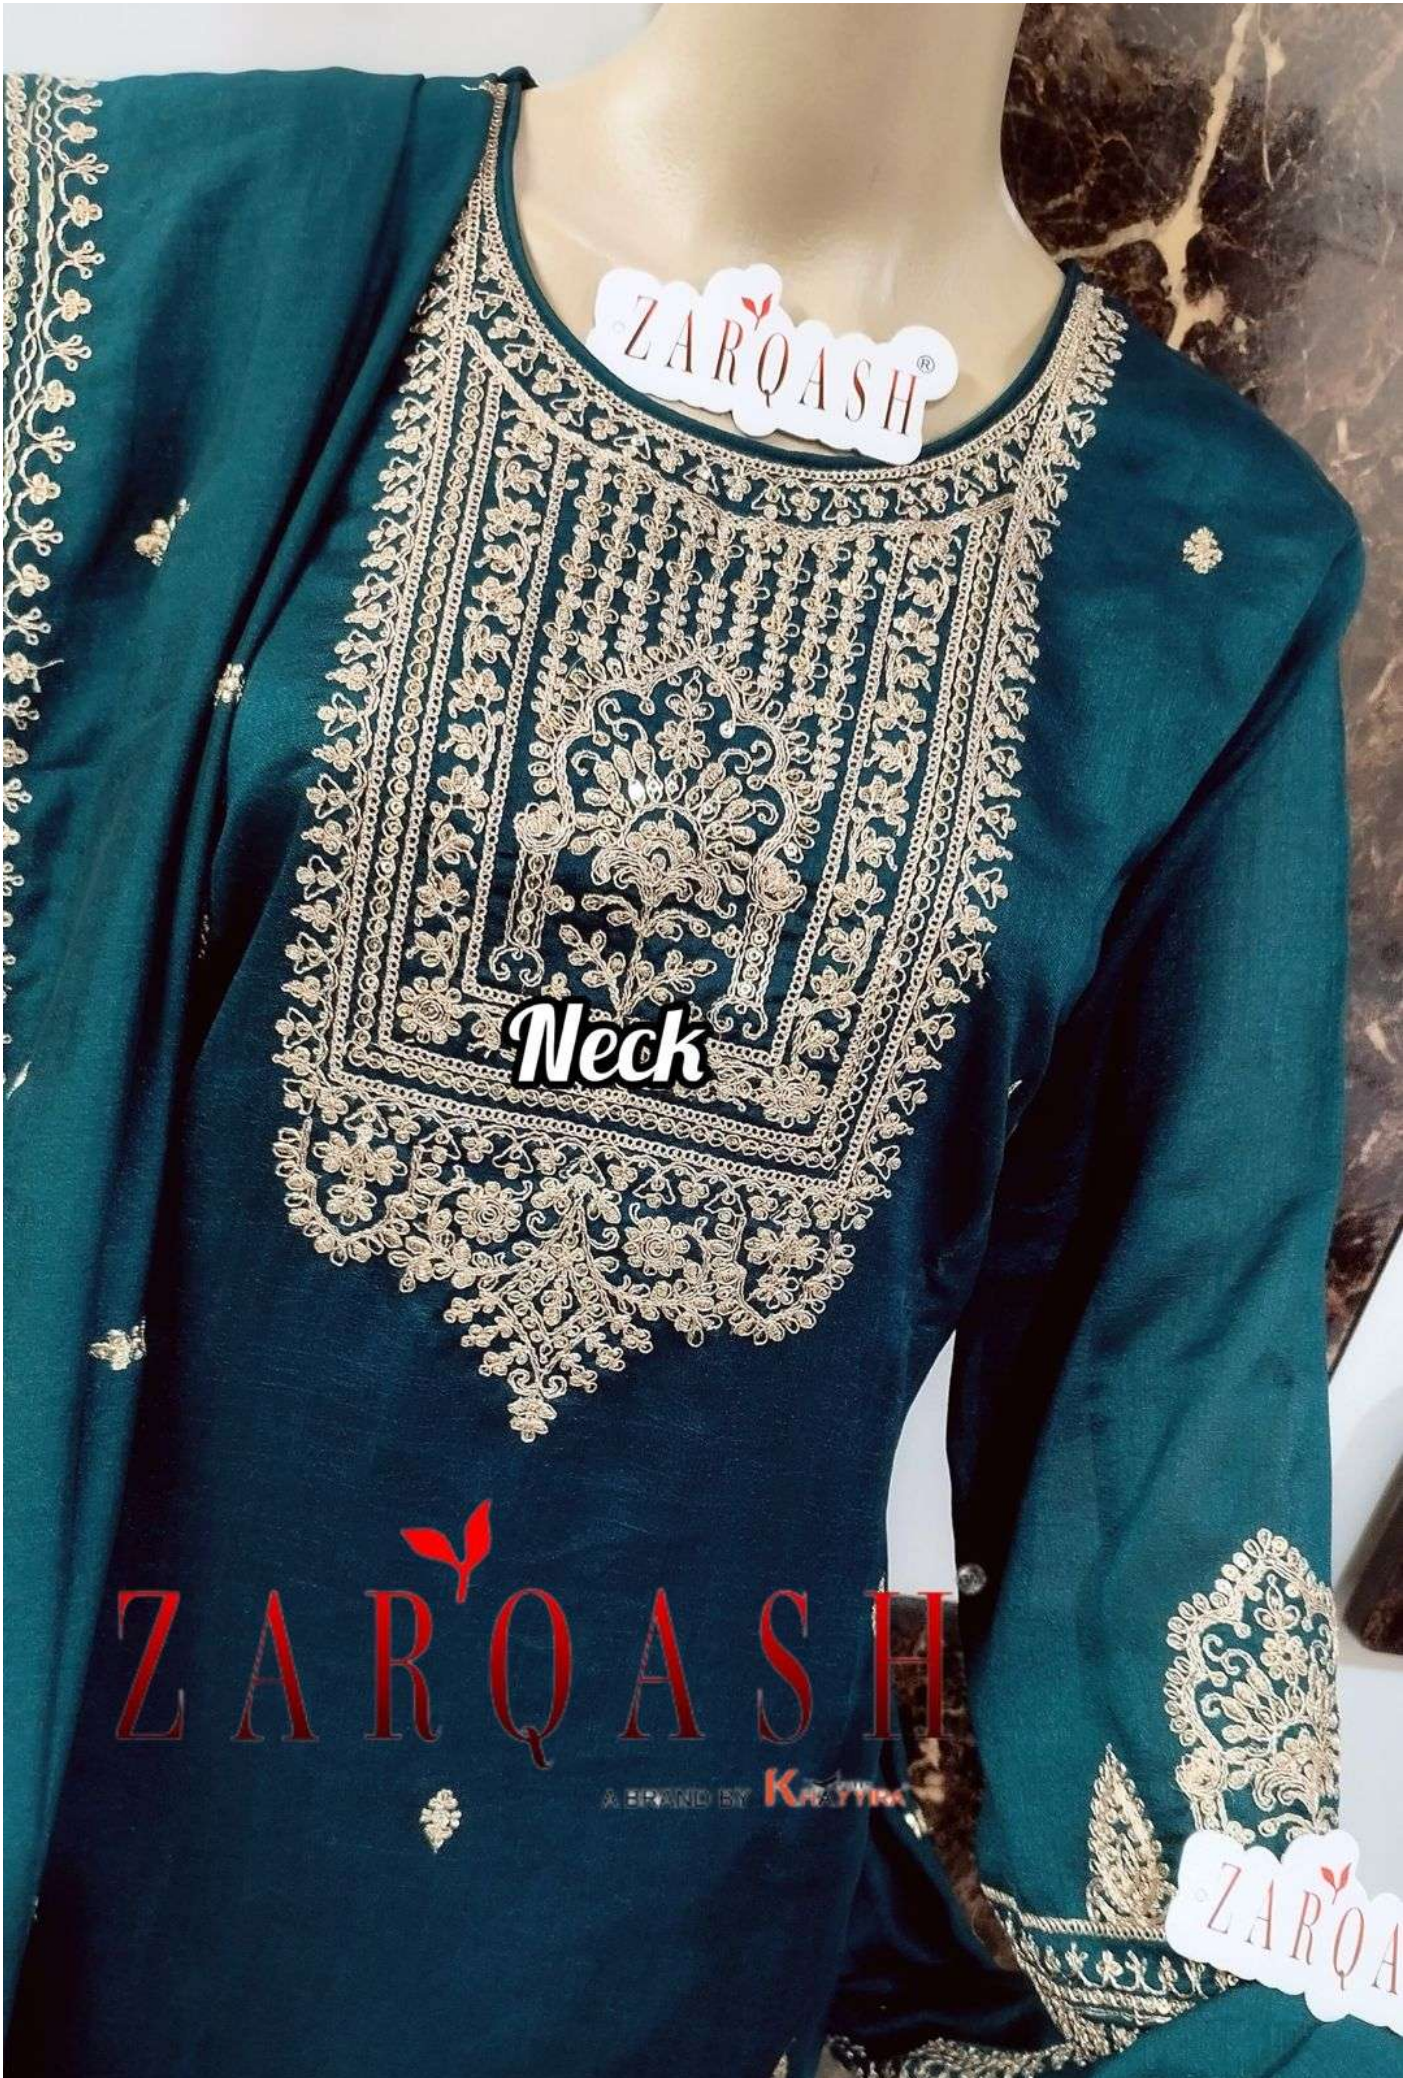

**SIZE**  
XL-XXL-3XL

**ZARQASH**  
A BRAND BY **KRATIKA**

**Z-185**  
**READYMADE**  
**COLLECTION**

**TOP**  
PREMIUM SILK EMBROIDERY  
WITH INNER

**BOTTOM**  
PREMIUM SILK EMBROIDERY  
WITH INNER

**DUPATTA**  
PREMIUM SILK WITH  
EMBROIDERED