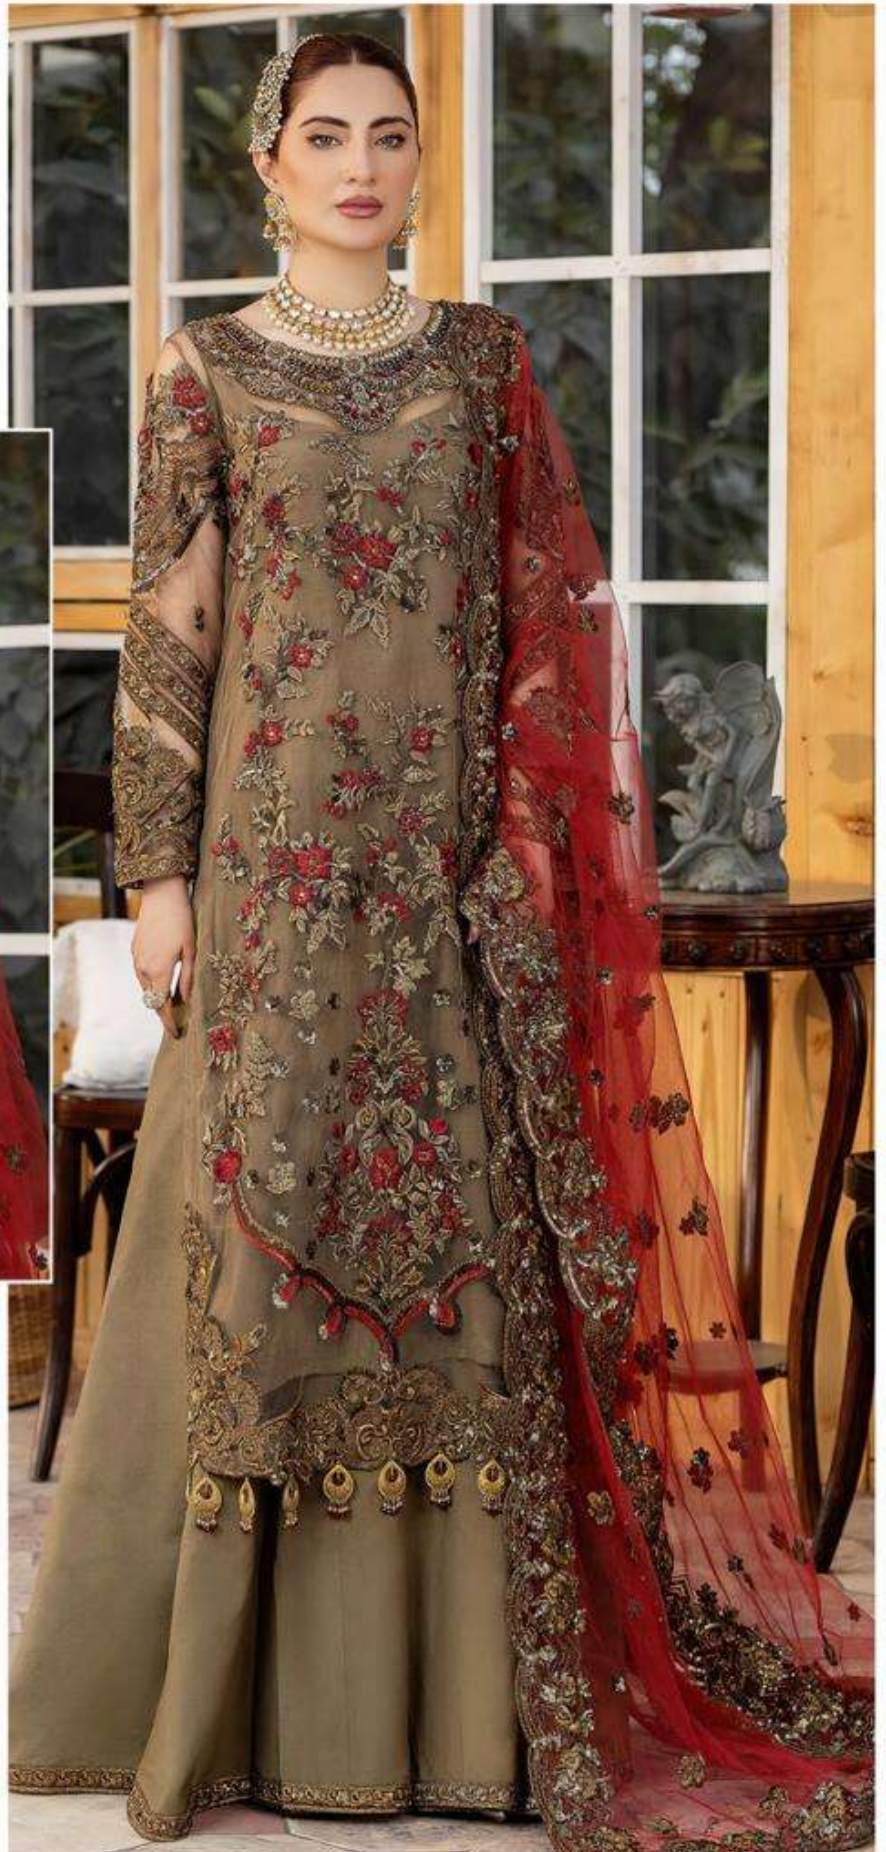

ALK[®]

AL KHUSHBU[®]

SAMAIRA
Vol-8

ALK[®]

AL KHUSHBU[®]

SAMAIRA
Vol-8

ALK D.No.4076

TOP

Fox Georgette
with Embroidery

BOTTOM-INNER

Dull Santoon

DUPATTA

Nazmin
with Embroidery

ALK[®]

AL KHUSHBU[®]

SAMAIRA
Vol-8

ALK D.No.4077

TOP

Fox Georgette
with Embroidery

BOTTOM-INNER

Dull Santoon

DUPATTA

Nazmin
with Embroidery

ALK[®]

AL KHUSHBU[®]

SAMAIRA
Vol-8

ALK D.No.4078

TOP

Fox Georgette
with Embroidery

BOTTOM-INNER

Dull Santoon

DUPATTA