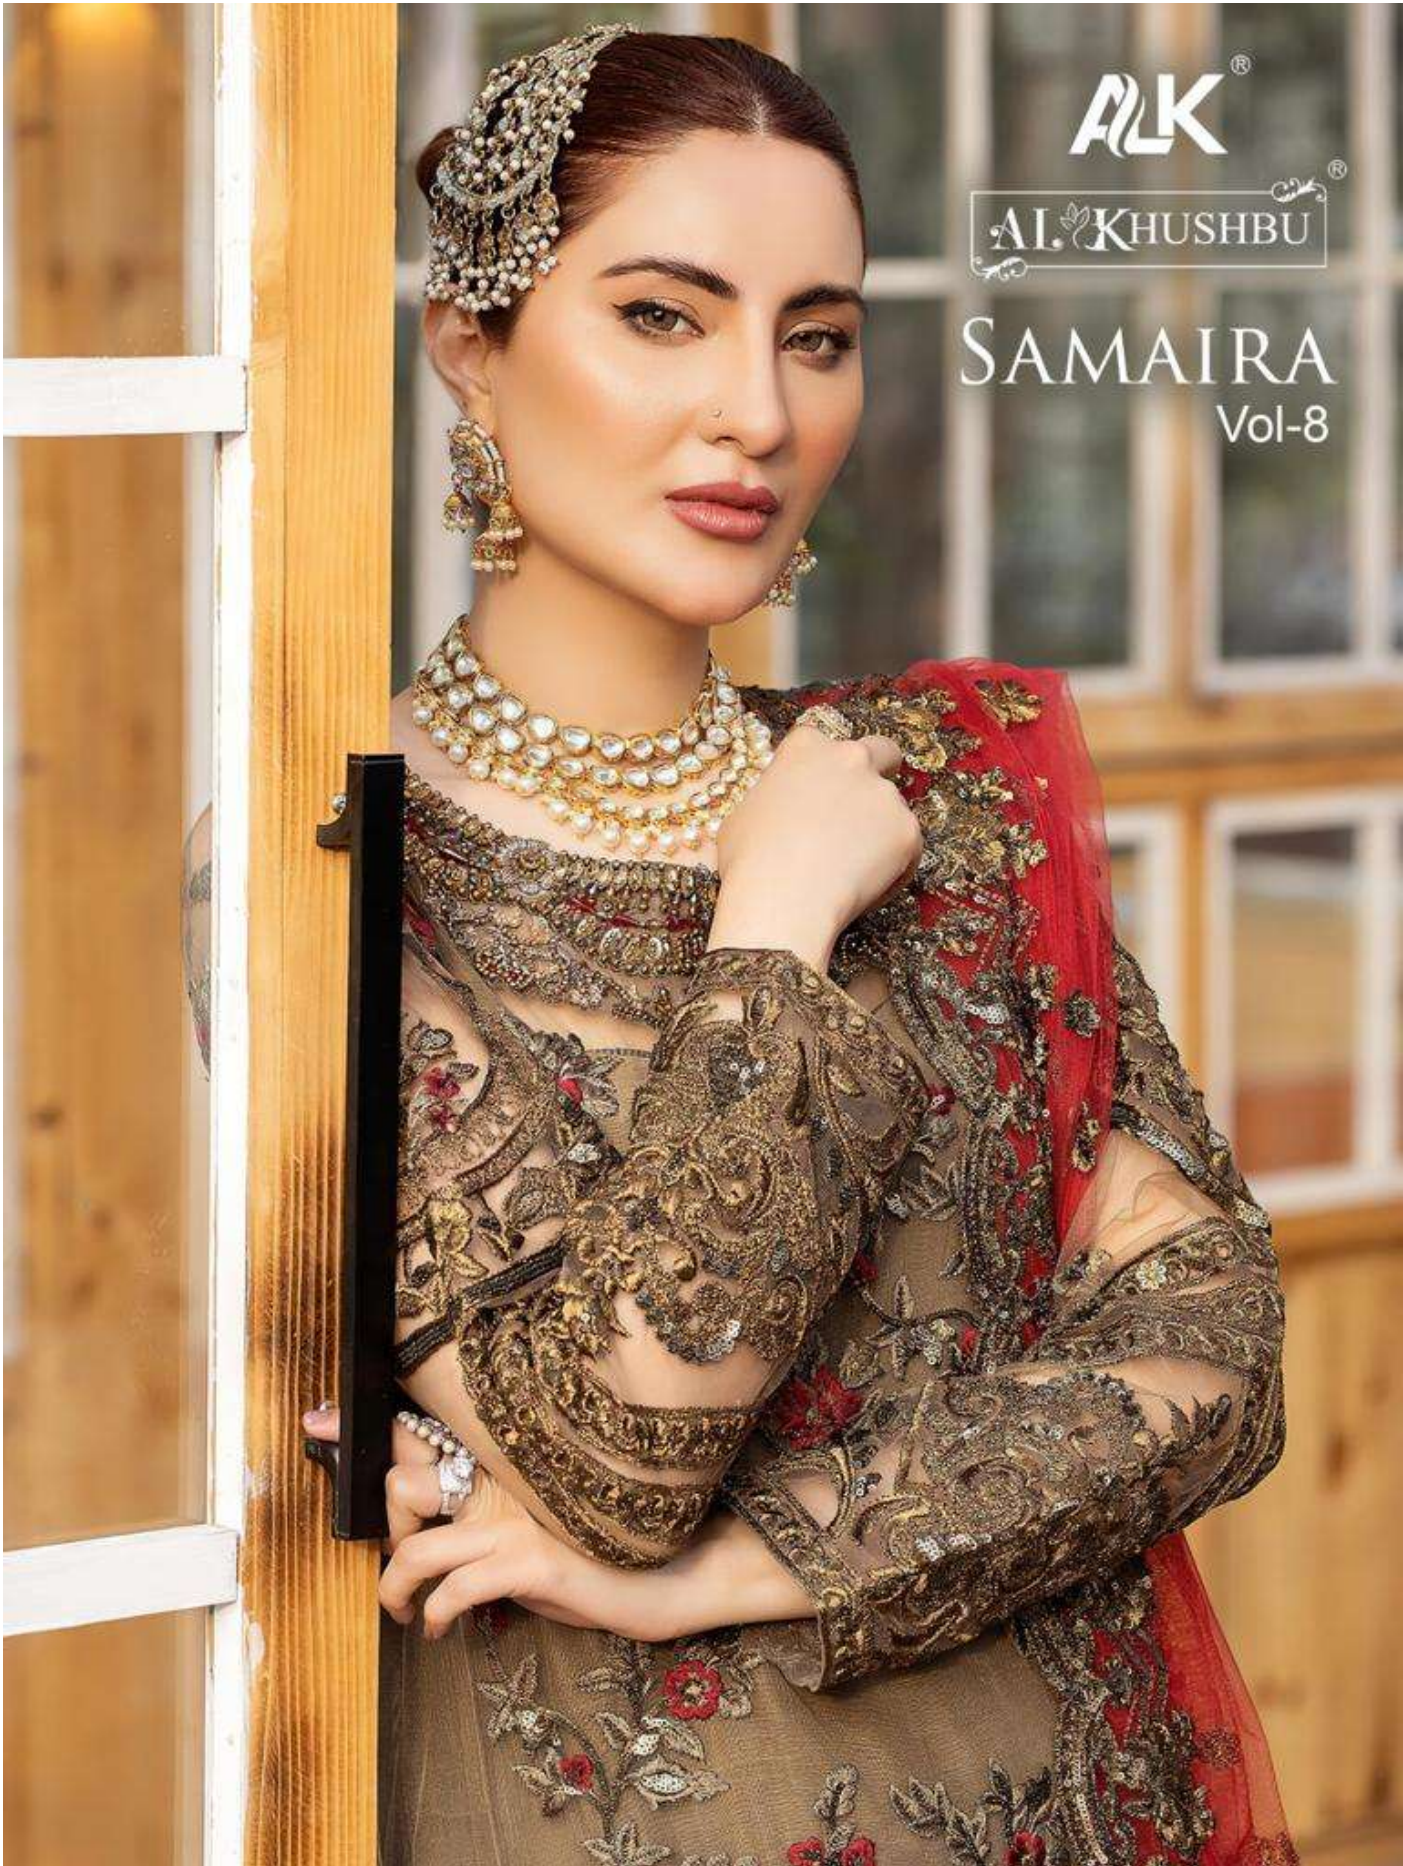

ALK[®]

AL KHUSHBU[®]

SAMAIRA
Vol-8

ALK[®]

AL KHUSHBU[®]

SAMAIRA
Vol-8

ALK D.No.4076

TOP

Fox Georgette
with Embroidery

BOTTOM-INNER

Dull Santoon

DUPATTA

Nazmin
with Embroidery

ALK[®]

AL KHUSHBU[®]

SAMAIRA
Vol-8

ALK D.No.4077

TOP

Fox Georgette
with Embroidery

BOTTOM-INNER

Dull Santoon

DUPATTA

Nazmin
with Embroidery

ALK[®]

AL KHUSHBU[®]

SAMAIRA
Vol-8

ALK D.No.4078

TOP

Fox Georgette
with Embroidery

BOTTOM-INNER

Dull Santoon

DUPATTA