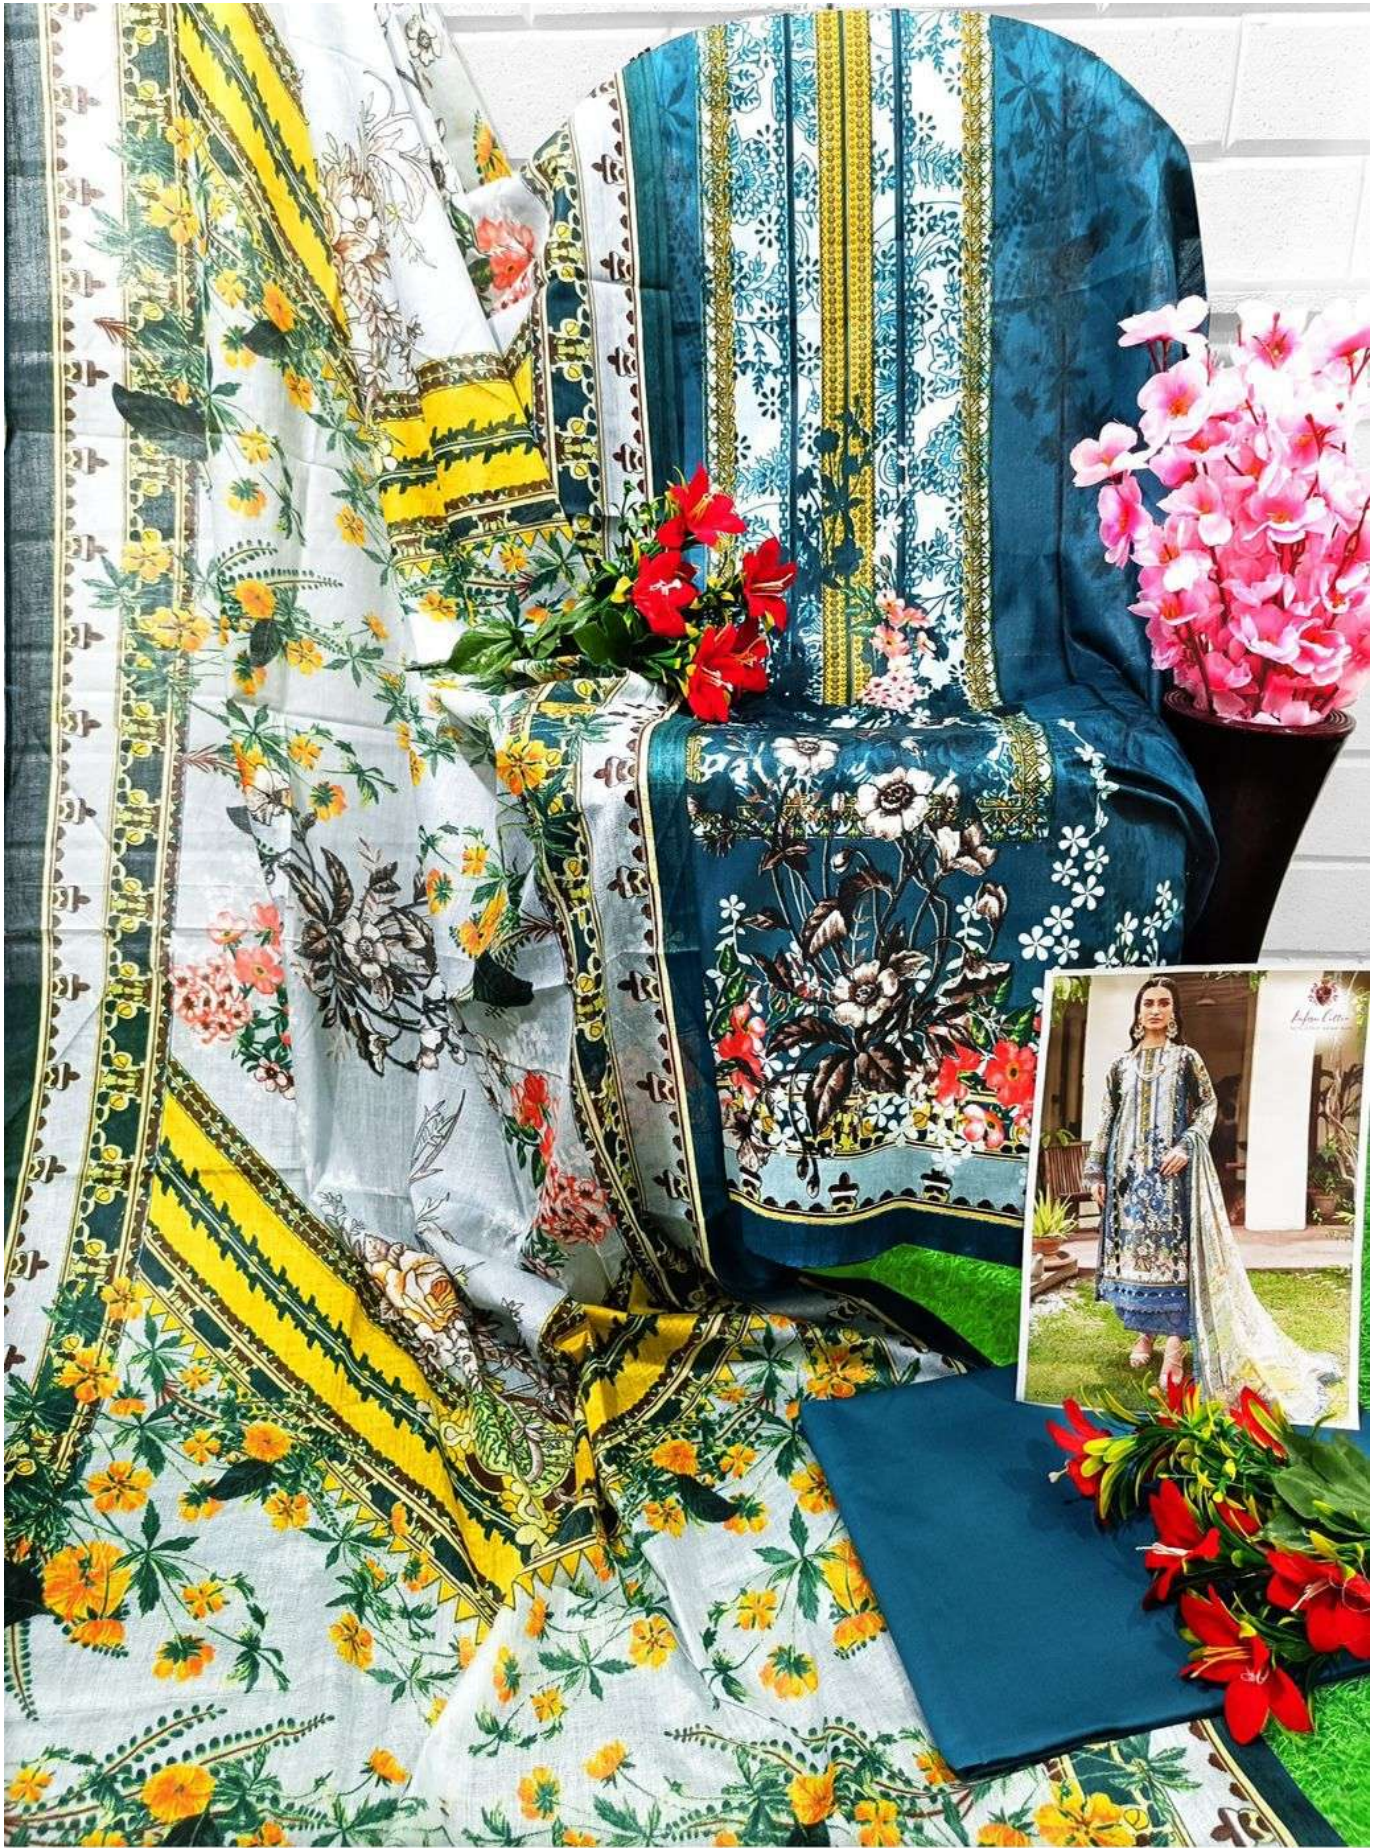

MONSON
COTTON COLLECTION

VOL-11

Nafisa Cotton
100% Cotton Salwar Suits

D.No.11007

Nafisa Cotton[®]
100% Cotton Salwar Suits

MONS  **ON**
COTTON COLLECTION

VOL-11

Nafisa Cotton[®]
100% Cotton Salwar Suits