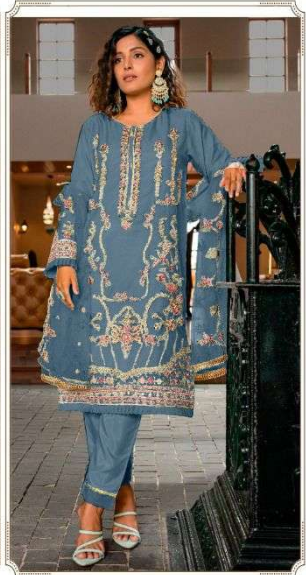

TOP: ORGENZA WITH EMBROIDERY
BOTTOM /INNER: SENTOON
DUPATTA: ORGENZA WITH EMBROIDERY

D-2036 A

D-2036 B

D-2036 C

D-2036 D

CODE: D-2036 D

DEEPSY
suits

TOP: ORGENZA WITH EMBROIDERY

**BOTTOM
/INNER:**

SENTOON

DUPATTA: ORGENZA WITH EMBROIDERY

CODE: D-2036 C

DEEPSY
suits

TOP: ORGENZA WITH EMBROIDERY

**BOTTOM
/INNER:**

SENTOON

DUPATTA: ORGENZA WITH EMBROIDERY

CODE: D-2036 B

DEEPSY
suits

TOP: ORGENZA WITH EMBROIDERY

**BOTTOM
/INNER:**

SENTOON

DUPATTA: ORGENZA WITH EMBROIDERY