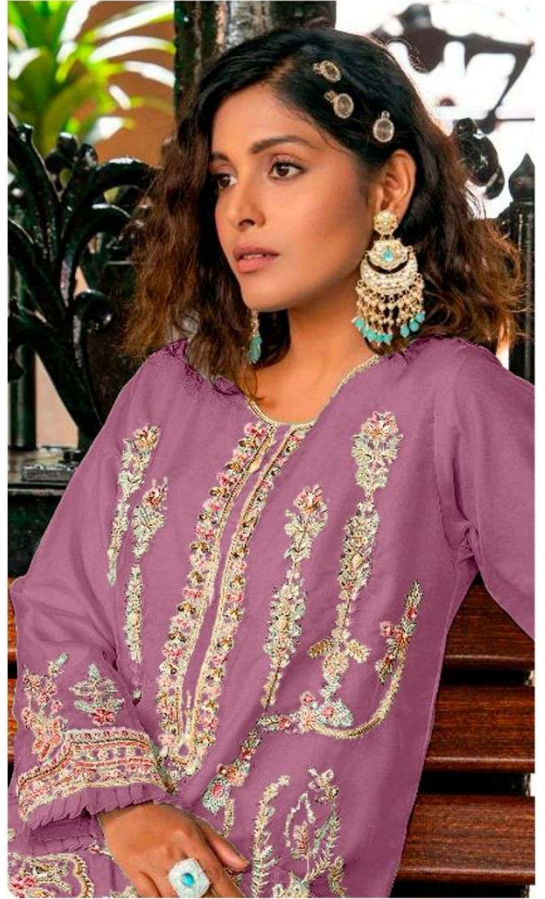

TOP: ORGENZA WITH EMBROIDERY
BOTTOM /INNER: SENTOON
DUPATTA: ORGENZA WITH EMBROIDERY

D-2036 A

D-2036 B

D-2036 C

D-2036 D

CODE: D-2036 D

DEEPSY
suits

TOP: ORGENZA WITH EMBROIDERY

**BOTTOM
/INNER:**

SENTOON

DUPATTA: ORGENZA WITH EMBROIDERY

CODE: D-2036 C

DEEPSY
suits

TOP: ORGENZA WITH EMBROIDERY

**BOTTOM
/INNER:**

SENTOON