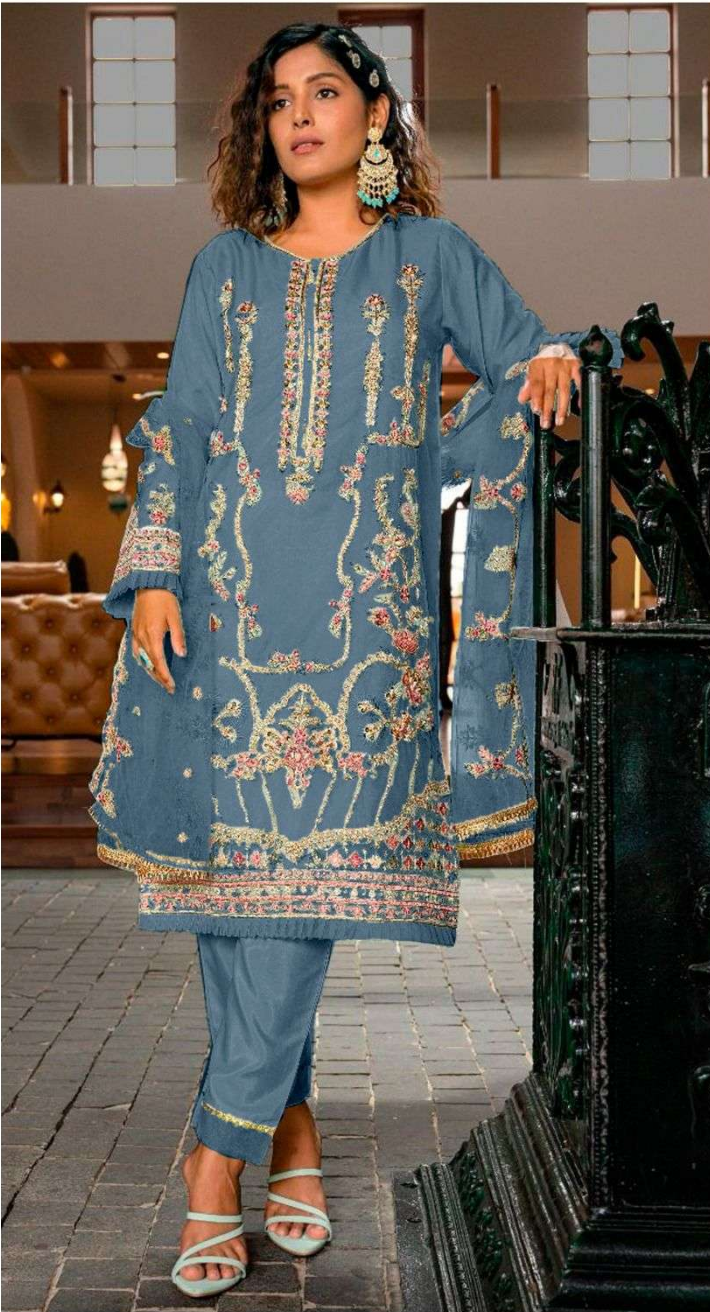

TOP: ORGENZA WITH EMBROIDERY
BOTTOM /INNER: SENTOON
DUPATTA: ORGENZA WITH EMBROIDERY

D-2036 A

D-2036 B

D-2036 C

D-2036 D

CODE: D-2036 D

DEEPSY
suits

TOP: ORGENZA WITH EMBROIDERY

**BOTTOM
/INNER:**

SENTOON

DUPATTA: ORGENZA WITH EMBROIDERY

CODE: D-2036 C

DEEPSY
suits

TOP: ORGENZA WITH EMBROIDERY

**BOTTOM
/INNER:**

SENTOON

DUPATTA: ORGENZA WITH EMBROIDERY

CODE: D-2036 B

DEEPSY
suits

TOP: ORGENZA WITH EMBROIDERY

**BOTTOM
/INNER:**

SENTOON

DUPATTA: ORGENZA WITH EMBROIDERY