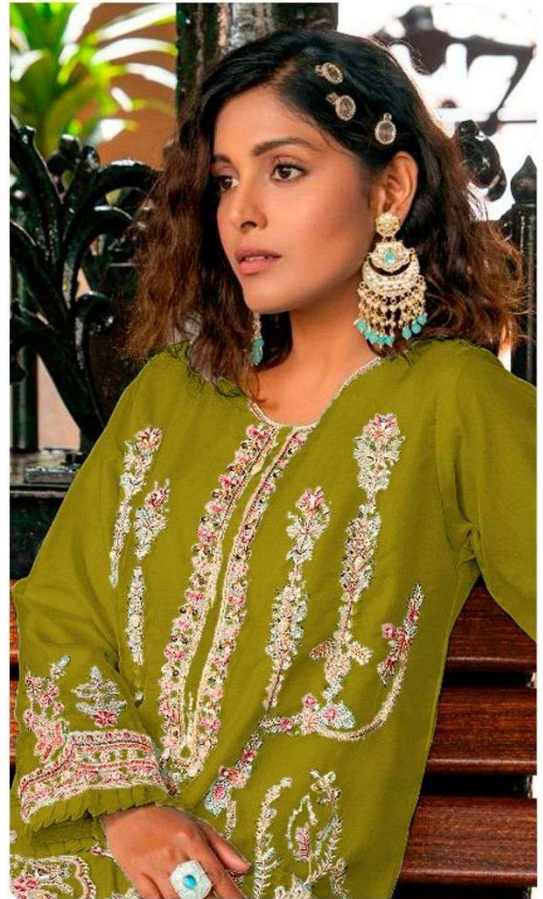

CODE: D-2036 B

DEEPSY
suits

TOP: ORGENZA WITH EMBROIDERY

**BOTTOM
/INNER:**

SENTOON

DUPATTA: ORGENZA WITH EMBROIDERY