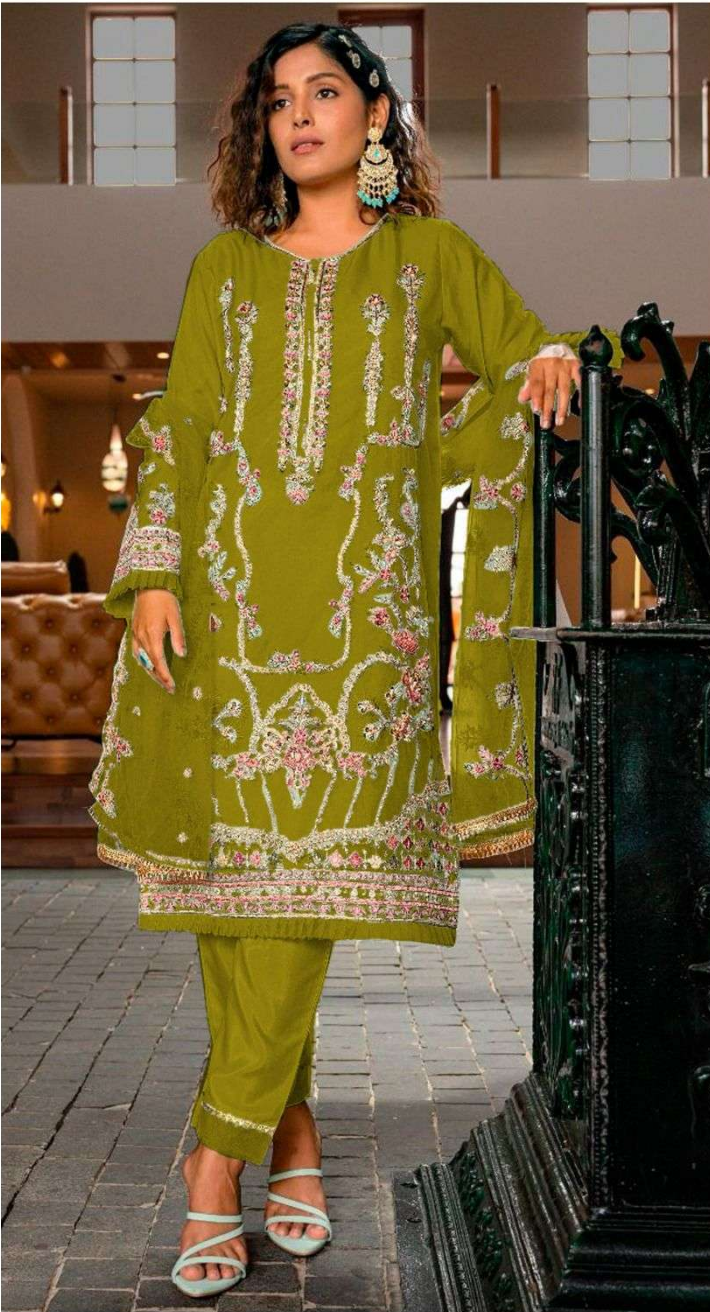

TOP: ORGENZA WITH EMBROIDERY
BOTTOM /INNER: SENTOON
DUPATTA: ORGENZA WITH EMBROIDERY

D-2036 A

D-2036 B

D-2036 C

D-2036 D

CODE: D-2036 D

DEEPSY
suits

TOP: ORGENZA WITH EMBROIDERY

**BOTTOM
/INNER:**

SENTOON

DUPATTA: ORGENZA WITH EMBROIDERY

CODE: D-2036 C

DEEPSY
suits

TOP: ORGENZA WITH EMBROIDERY

**BOTTOM
/INNER:**

SENTOON

DUPATTA: ORGENZA WITH EMBROIDERY

CODE: D-2036 B

DEEPSY
suits

TOP: ORGENZA WITH EMBROIDERY

**BOTTOM
/INNER:**

SENTOON

DUPATTA: ORGENZA WITH EMBROIDERY