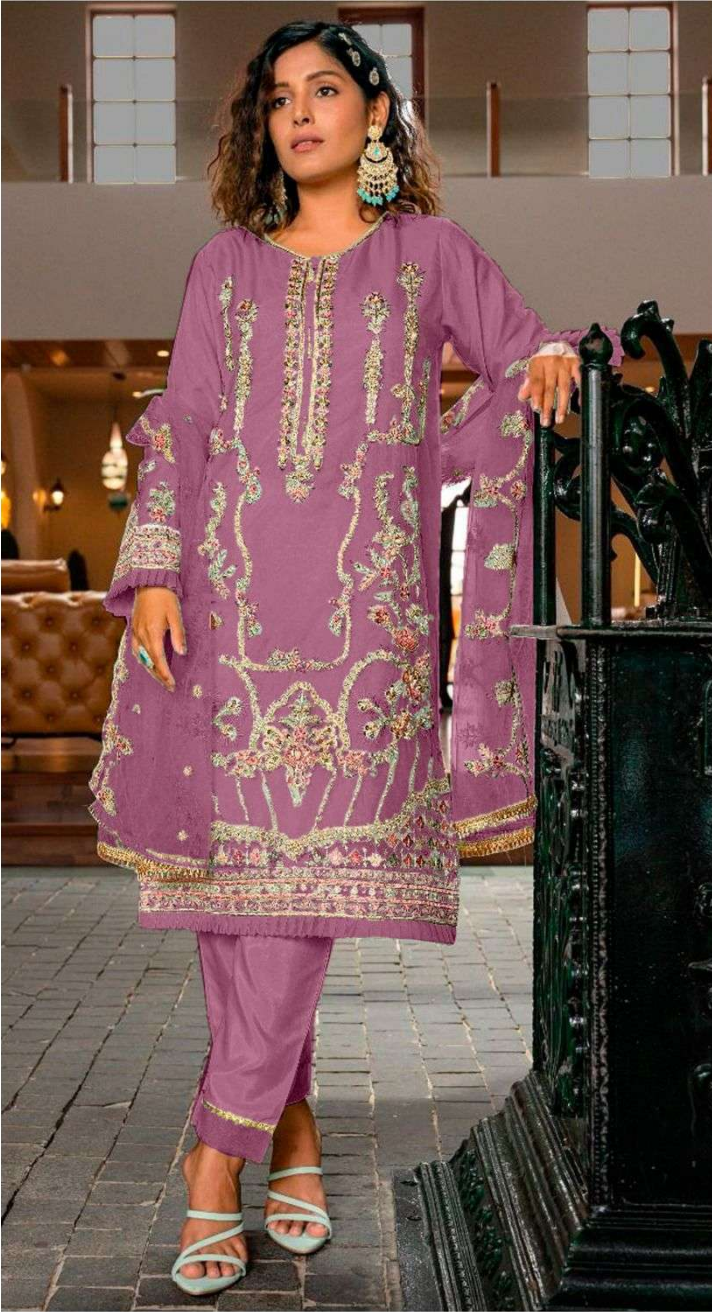

TOP: ORGENZA WITH EMBROIDERY
BOTTOM /INNER: SENTOON
DUPATTA: ORGENZA WITH EMBROIDERY

D-2036 A

D-2036 B

D-2036 C

D-2036 D

CODE: D-2036 D

DEEPSY
suits

TOP: ORGENZA WITH EMBROIDERY

**BOTTOM
/INNER:**

SENTOON

DUPATTA: ORGENZA WITH EMBROIDERY

CODE: D-2036 C

DEEPSY
suits

TOP: ORGENZA WITH EMBROIDERY

**BOTTOM
/INNER:**

SENTOON

DUPATTA: ORGENZA WITH EMBROIDERY

CODE: D-2036 B

DEEPSY
suits

TOP: ORGENZA WITH EMBROIDERY

**BOTTOM
/INNER:**

SENTOON

DUPATTA: ORGENZA WITH EMBROIDERY