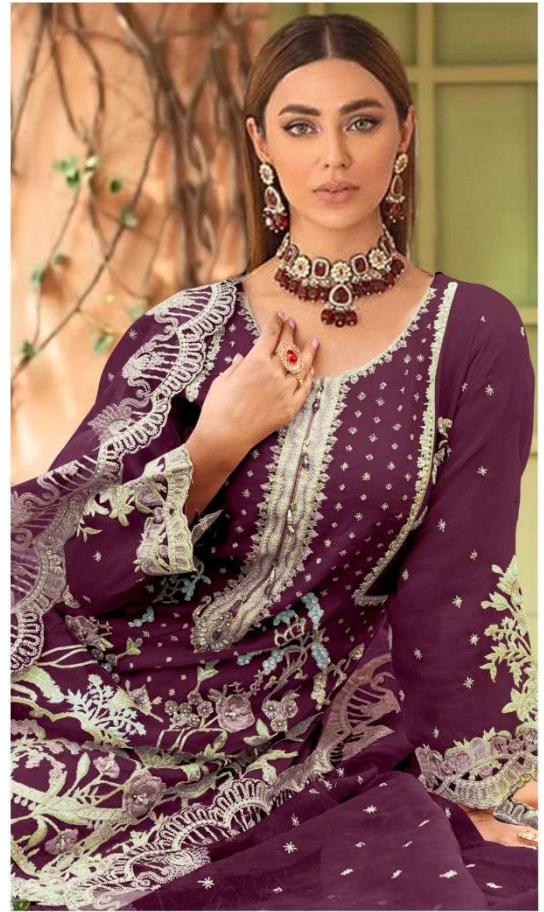

CODE: D-2034 E

DEEPSY
suits

TOP: ORGENZA WITH EMBROIDERY
BOTTOM SENTOON
/INNER:
DUPATTA: ORGENZA WITH EMBROIDERY

CODE: D-2034 F

DEEPSY
suits

TOP: ORGENZA WITH EMBROIDERY

BOTTOM
/INNER: SENTOON

DUPATTA: ORGENZA WITH EMBROIDERY

CODE: D-2034 G

DEEPSY
suits

TOP: ORGENZA WITH EMBROIDERY

**BOTTOM
/INNER:**

SENTOON

DUPATTA: ORGENZA WITH EMBROIDERY

CODE: D-2034 H

DEEPSY
suits

TOP: ORGENZA WITH EMBROIDERY
BOTTOM
/INNER: SENTOON
DUPATTA: ORGENZA WITH EMBROIDERY

D-2034 E

D-2034 F

D-2034 G

D-2034 H