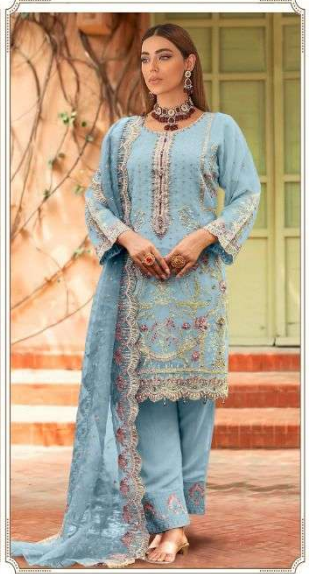

CODE: D-2034 A

DEEPSY
suits

TOP: ORGENZA WITH EMBROIDERY
BOTTOM
/INNER: SENTOON
DUPATTA: ORGENZA WITH EMBROIDERY

CODE: D-2034 B

DEEPSY
suits

TOP: ORGENZA WITH EMBROIDERY

**BOTTOM
/INNER:**

SENTOON

DEEPSY
suits

TOP: ORGENZA WITH EMBROIDERY
BOTTOM
/INNER: SENTOON
DUPATTA: ORGENZA WITH EMBROIDERY

D-2034 A

D-2034 B

D-2034 C

D-2034 D