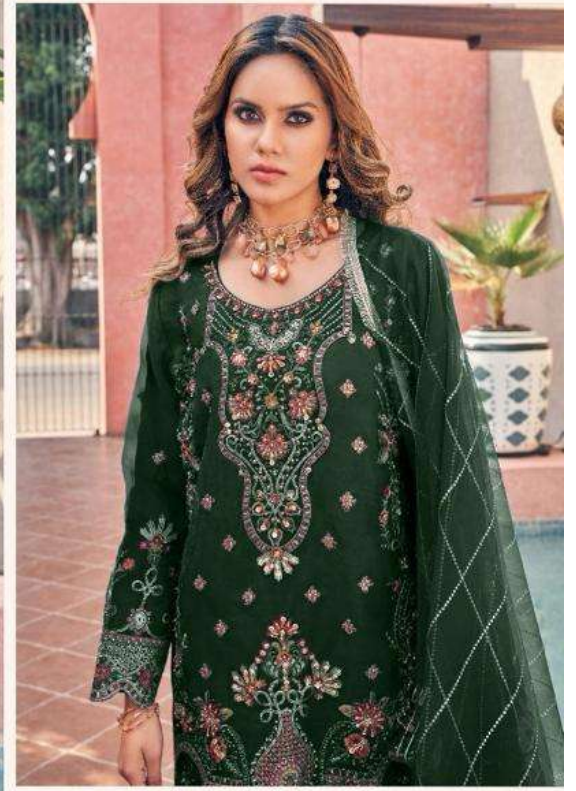

HOOR TEX

OR-13-E

CARE INSTRUCTIONS

DO NOT USE ANY TYPE OF BLEACH OR STAIN REMOVING CHEMICALS
DO NOT OVER EXPOSE DAMP FABRIC TO STRONG SUNLIGHT
IRON AT MODERATE TEMPERATURE

৩৬৩৩৩