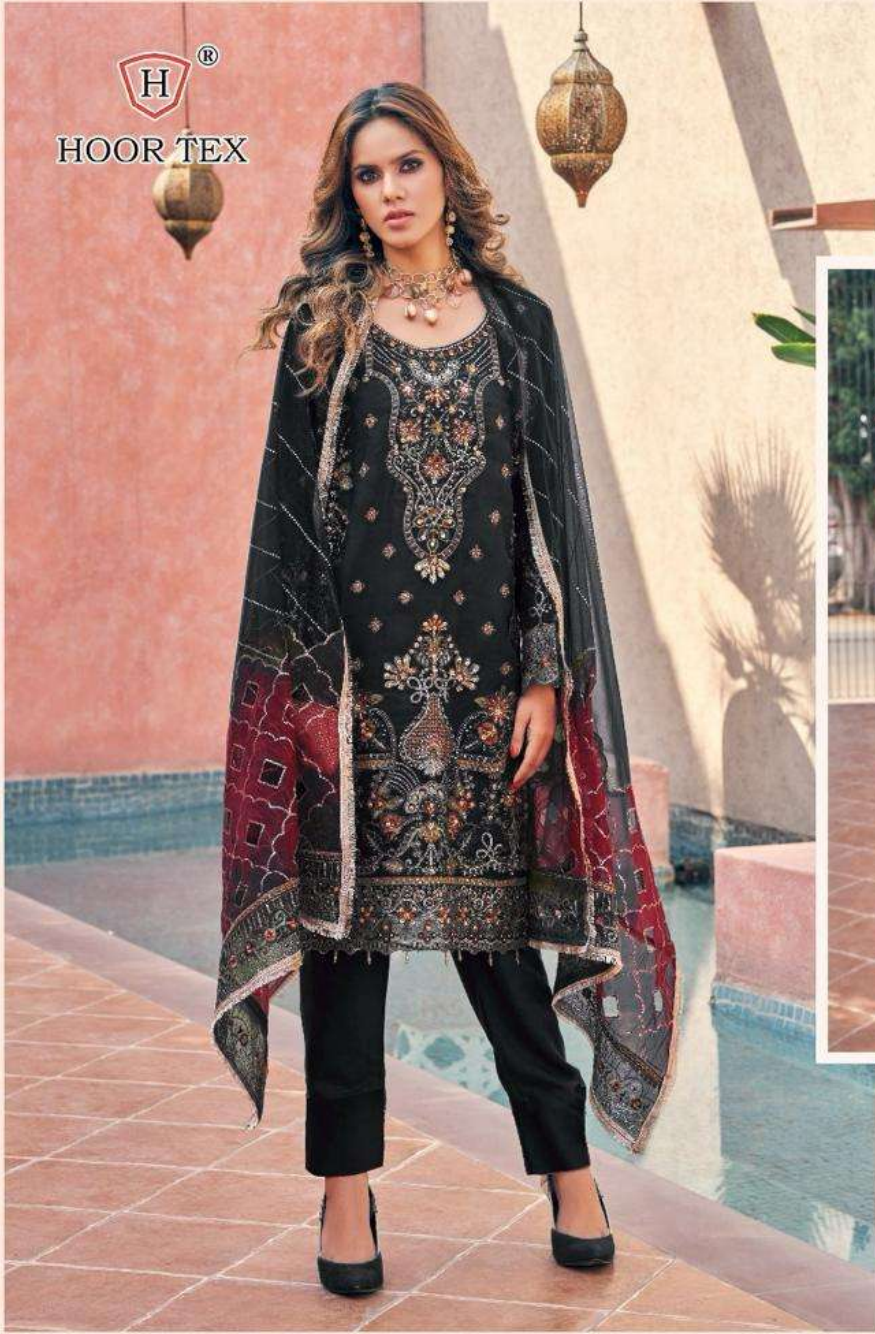

H[®]
HOOR TEX

OR-13

CARE INSTRUCTIONS

DO NOT USE ANY TYPE OF BLEACH OR STAIN REMOVING CHEMICALS
DO NOT OVER EXPOSE DAMP FABRIC TO STRONG SUNLIGHT
IRON AT MODERATE TEMPERATURE

৩৫৩৩৩

H[®]
HOOR TEX

OR-13-B

CARE INSTRUCTIONS