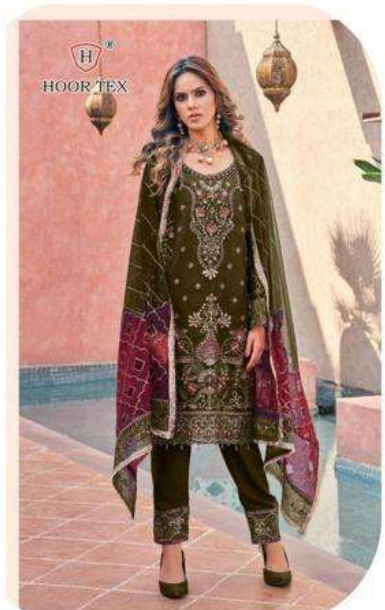

DO NOT USE ANY TYPE OF BLEACH OR STAIN REMOVING CHEMICALS
DO NOT OVER EXPOSE DAMP FABRIC TO STRONG SUNLIGHT
IRON AT MODERATE TEMPERATURE

৩৬৩৩৩

OR-13 A

OR-13 B

OR-13 C

OR-13 D

OR-13 E

HOOR TEX