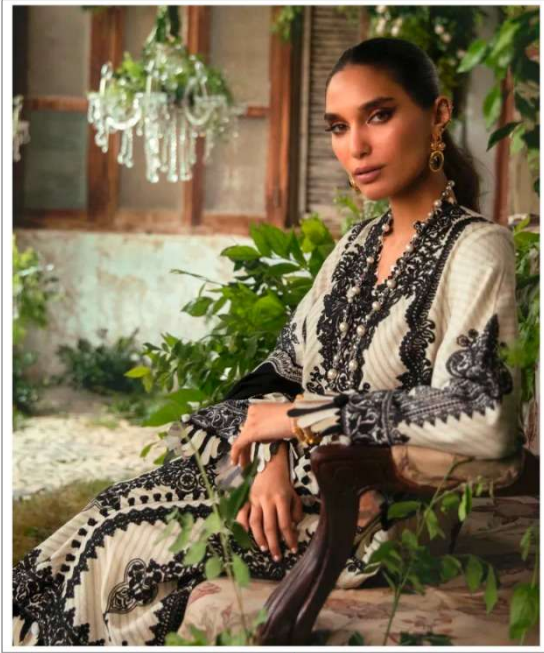

TAJ || 417

Taj
CREATIONS

SANA SAFINAZ
MUZZLIN-23

Cotton Dupatta