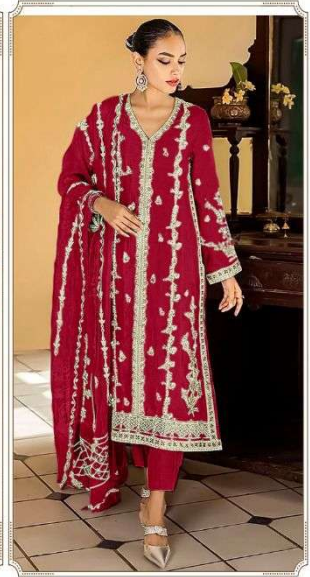

TOP: Organza with embroidery

BOTTOM/
INNER: santoon

DUPATTA: Organza with embroidery

D-2025 H