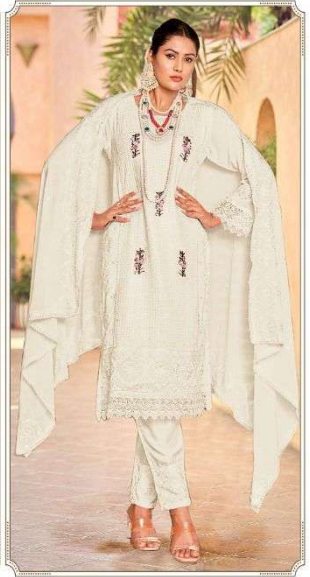

TOP: Georgette with embroidery

BOTTOM/
INNER: Sentoan

DUPATTA: Georgette with embroidery

D-2027 D