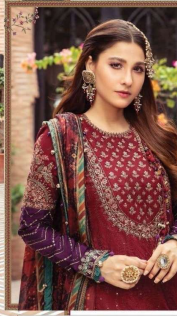

ZARQASH
Z-2073