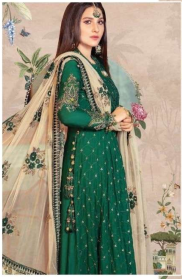

ZARQASH
Z-2072