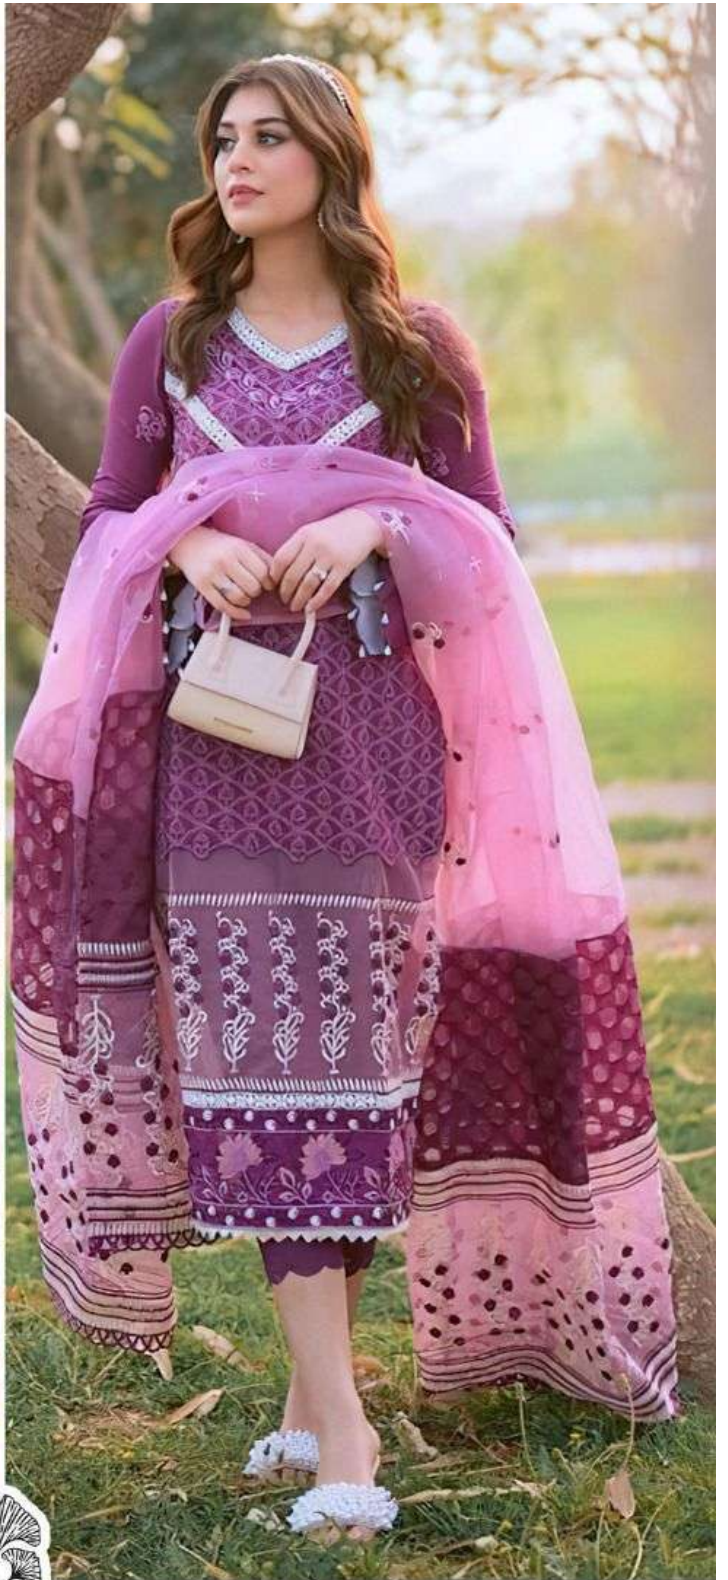

ZAHA
ZARIN

ZARIN

ZAHA

D.No.10041

TOP Fox Georgette with Embroidery

BOTTOM-INNER Dull Santoon

DUPATTA Butterfly Net with Embroidery

ZARIN

ZAHHA

D.No.10040

TOP Fox Georgette with Embroidery

BOTTOM-INNER Dull Santoon

DUPATTA Nazmin with Embroidery

ZARIN

ZAHA

D.No.10042

TOP Fox Georgette with Embroidery

BOTTOM-INNER Dull Santoon

DUPATTA Nazmin with Embroidery

ZAHA

ZARIN

10040

10041

10042