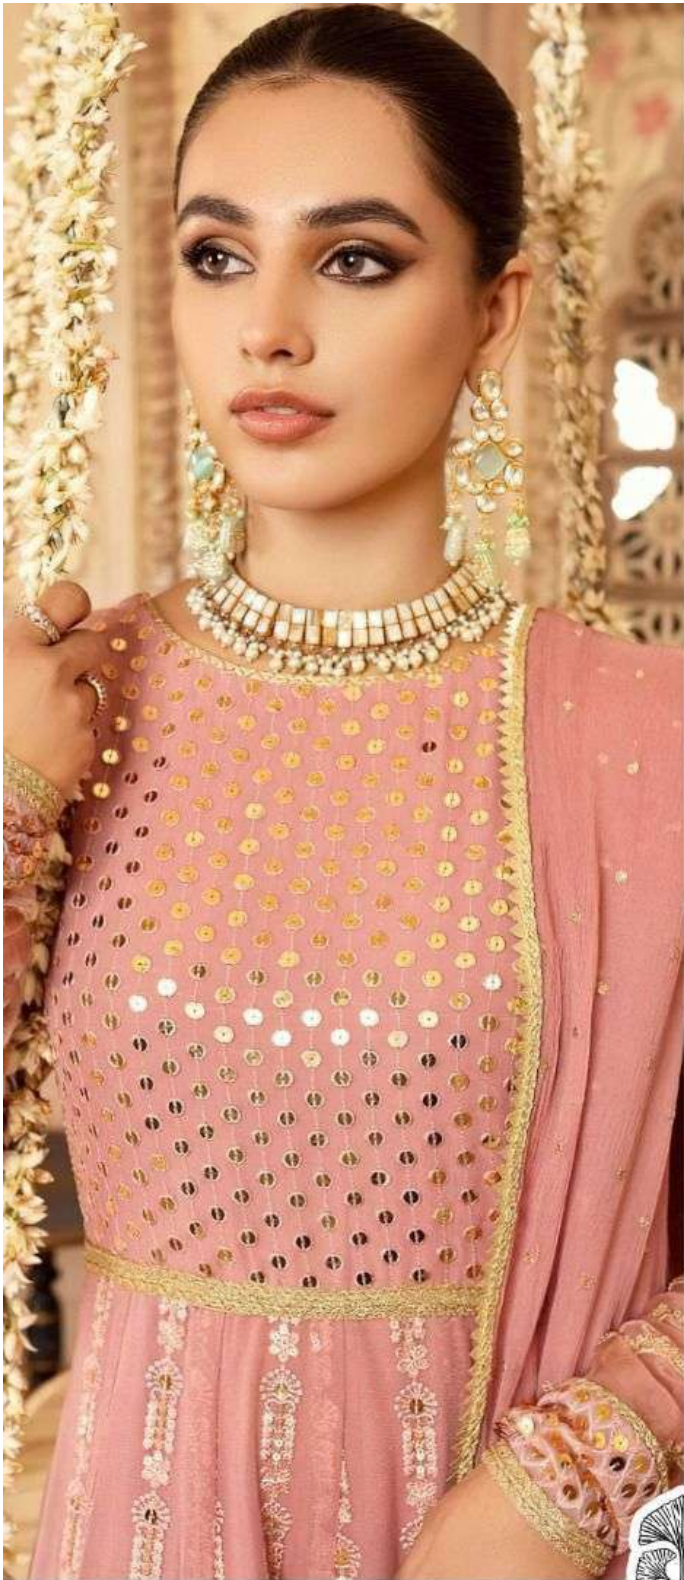

ZAHA
ZARIN

ZARIN

ZAHA

D.No.10041

TOP Fox Georgette with Embroidery

BOTTOM-INNER Dull Santoon

DUPATTA Butterfly Net with Embroidery

ZARIN

ZAHHA

D.No.10040

TOP Fox Georgette with Embroidery

BOTTOM-INNER Dull Santoon

DUPATTA Nazmin with Embroidery

ZARIN

ZAHA

D.No.10042

TOP Fox Georgette with Embroidery

BOTTOM-INNER Dull Santoon

DUPATTA Nazmin with Embroidery

ZAHA

ZARIN

10040

10041

10042