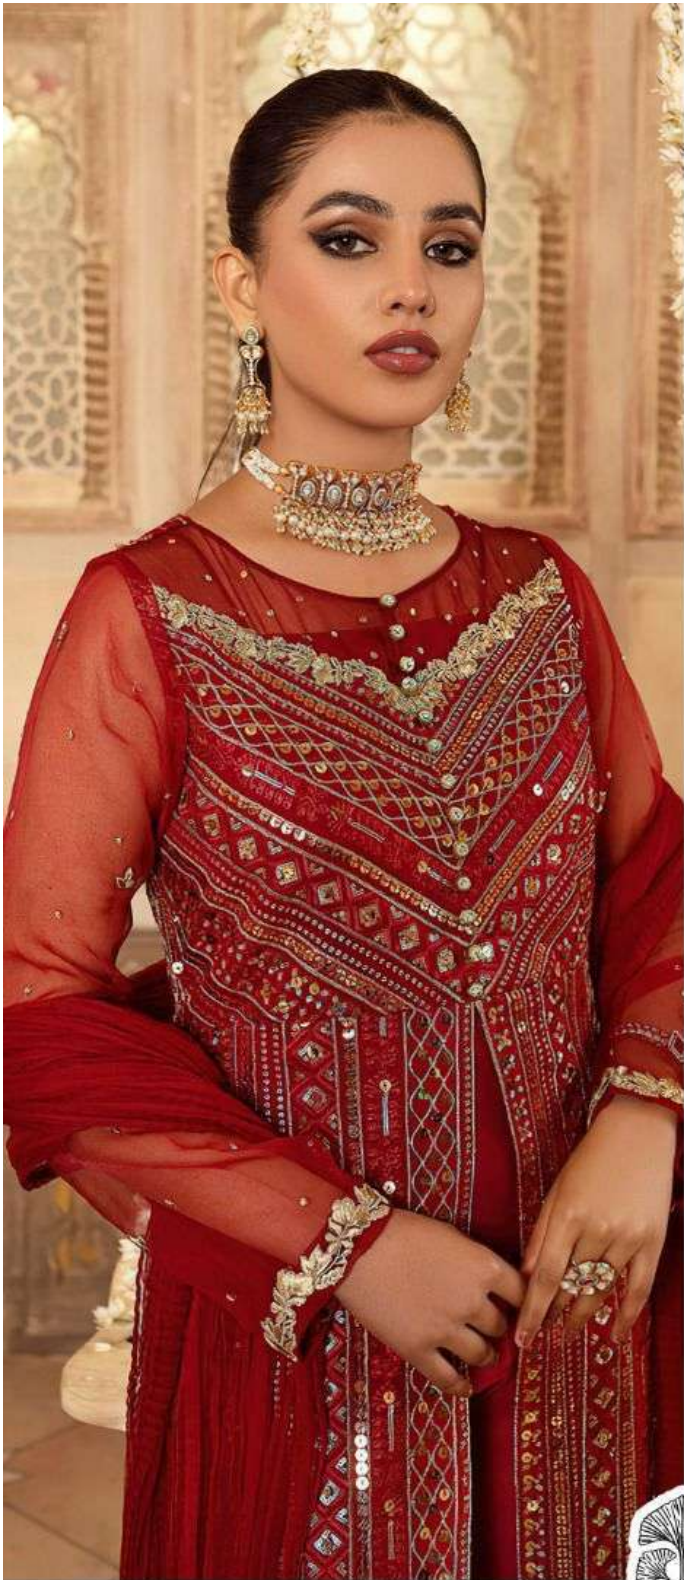

ZAHA
ZARIN

ZARIN

ZAHA

D.No.10041

TOP Fox Georgette with Embroidery

BOTTOM-INNER Dull Santoon

DUPATTA Butterfly Net with Embroidery

ZARIN

ZAHHA

D.No.10040

TOP Fox Georgette with Embroidery

BOTTOM-INNER Dull Santoon

DUPATTA Nazmin with Embroidery

ZARIN

ZAHA

D.No.10042

TOP Fox Georgette with Embroidery

BOTTOM-INNER Dull Santoon

DUPATTA Nazmin with Embroidery

ZAHA

ZARIN

10040

10041

10042