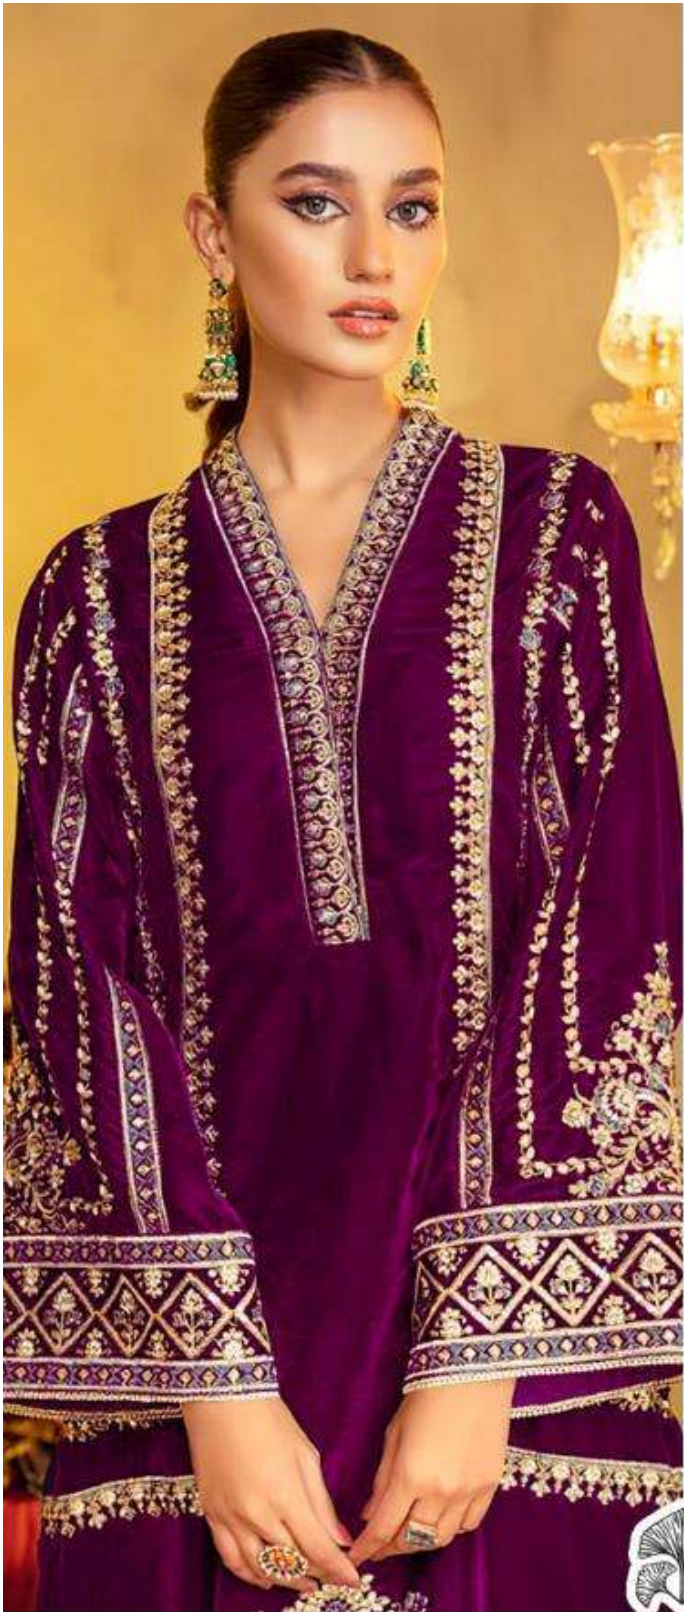

ZAHA
Aafiya
Vol-2

10218 HITS COLORS
TOP PURE Velvet with
Heavy Embroidery
(Cut-2.5 Mtr)

ZAHA

BOTTOM-INNER Pure Reyon
(Cut-2.30 Mtr)

D.No.10218-A

DUPATTA Butterfly with
Heavy Embroidery
(Cut-2.5 Mtr)

10218 HITS COLORS
PURE Velvet with
TOP Heavy Embroidery
(Cut-2.5 Mtr.)

ZAHA D.No.1021

BOTTOM-INNER Pure Rayon
(Cut-2.30 Mtr.)

DUPATTA Butte
Heavy E
(Cut-

10218 HITS COLORS
TOP PURE Velvet with
Heavy Embroidery
(Cut-2.5 Mtr)

ZAHA

BOTTOM-INNER Pure Reyon
(Cut-2.30 Mtr)

D.No.10218-B

DUPATTA Butterfly with
Heavy Embroidery
(Cut-2.5 Mtr)

10218 HITS COLORS
PURE Velvet with
Heavy Embroidery
(Cut-2.5 Mtr)

ZAHA D.No. 102

BOTTOM-INNER Pure Rayon
(Cut-2.30 Mtr)

DUPATTA

10218 HITS COLORS
PURE Velvet with
TOP Heavy Embroidery
(Cut-2.5 Mtr)

ZAHA

BOTTOM-INNER Pure Reyon
(Cut-2.30 Mtr)

D.No.10218-C

DUPATTA Butterfly with
Heavy Embroidery
(Cut-2.5 Mtr)

10218 HITS COLORS
PURE Velvet with
Heavy Embroidery
(Cut-2.5 Mtr.)

ZAHA D.No
BOTTOM-INNER with Beigon
(Cut-2.30 Mtr.) DUPATTA