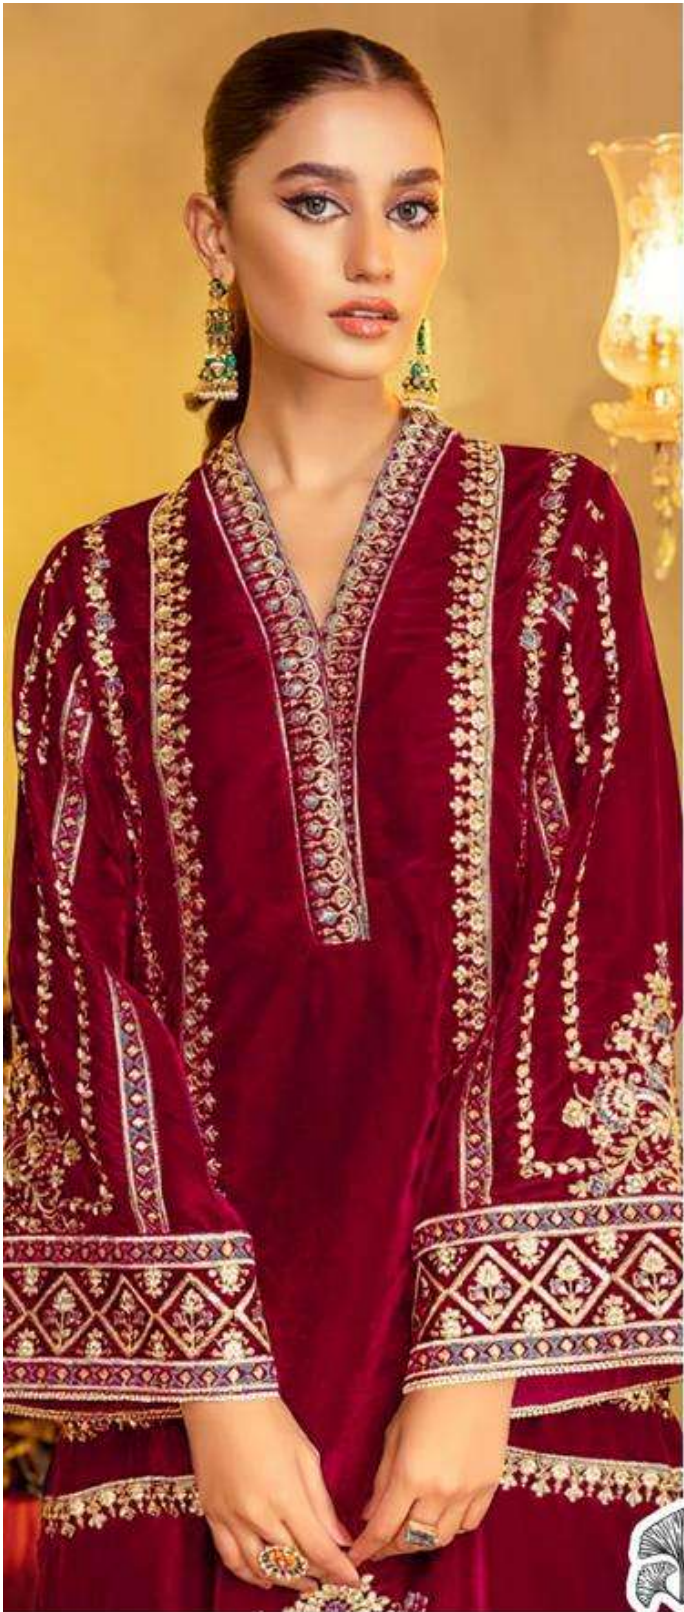

ZAHA
Aafiya
Vol-2

10218 HITS COLORS
TOP PURE Velvet with
Heavy Embroidery
(Cut-2.5 Mtr)

ZAHA

BOTTOM-INNER Pure Reyon
(Cut-2.30 Mtr)

D.No.10218-A

DUPATTA Butterfly with
Heavy Embroidery
(Cut-2.5 Mtr)

10218 HITS COLORS
PURE Velvet with
TOP Heavy Embroidery
(Cut-2.5 Mtr.)

ZAHA D.No.1021

BOTTOM-INNER Pure Rayon
(Cut-2.30 Mtr.)

DUPATTA Butte
Heavy E
(Cut-

10218 HITS COLORS
TOP PURE Velvet with
Heavy Embroidery
(Cut-2.5 Mtr)

ZAHA

BOTTOM-INNER Pure Reyon
(Cut-2.30 Mtr)

D.No.10218-B

DUPATTA Butterfly with
Heavy Embroidery
(Cut-2.5 Mtr)

10218 HITS COLORS
PURE Velvet with
Heavy Embroidery
(Cut-2.5 Mtr)

ZAHA D.No. 102

BOTTOM-INNER Pure Rayon
(Cut-2.30 Mtr)

DUPATTA

10218 HITS COLORS
PURE Velvet with
TOP Heavy Embroidery
(Cut-2.5 Mtr)

ZAHA

BOTTOM-INNER Pure Reyon
(Cut-2.30 Mtr)

D.No.10218-C

DUPATTA Butterfly with
Heavy Embroidery
(Cut-2.5 Mtr)

10218 HITS COLORS
PURE Velvet with
Heavy Embroidery
(Cut-2.5 Mtr.)

ZAHA D.No
BOTTOM-INNER with Beigon
(Cut-2.30 Mtr.) DUPATTA