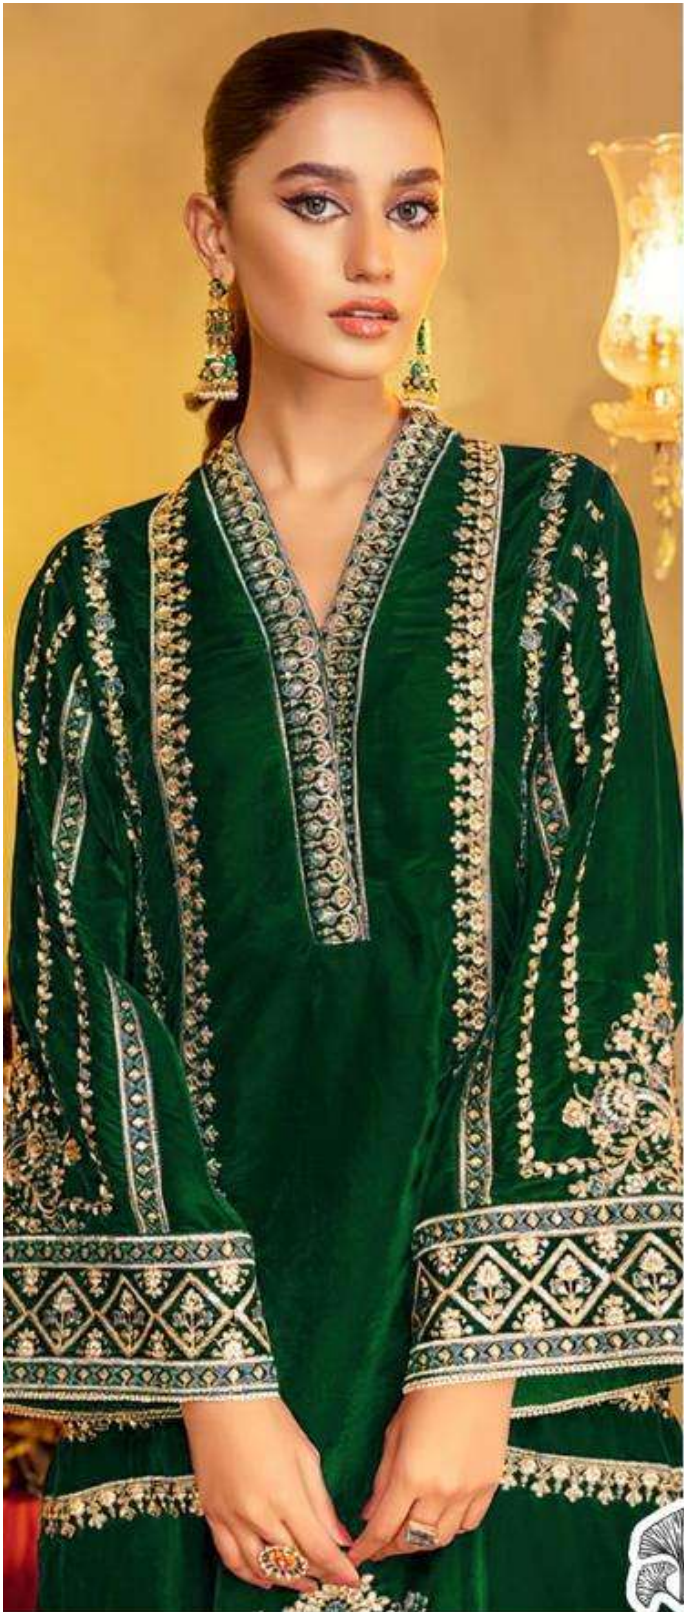

ZAHA
Aafiya
Vol-2

10218 HITS COLORS
TOP PURE Velvet with
Heavy Embroidery
(Cut-2.5 Mtr)

ZAHA

BOTTOM-INNER Pure Reyon
(Cut-2.30 Mtr)

D.No.10218-A

DUPATTA Butterfly with
Heavy Embroidery
(Cut-2.5 Mtr)

10218 HITS COLORS
PURE Velvet with
TOP Heavy Embroidery
(Cut-2.5 Mtr.)

ZAHA D.No.1021

BOTTOM-INNER Pure Rayon
(Cut-2.30 Mtr.)

DUPATTA Butte
Heavy E
(Cut-

10218 HITS COLORS
TOP PURE Velvet with
Heavy Embroidery
(Cut-2.5 Mtr)

ZAHA

BOTTOM-INNER Pure Reyon
(Cut-2.30 Mtr)

D.No.10218-B

DUPATTA Butterfly with
Heavy Embroidery
(Cut-2.5 Mtr)

10218 HITS COLORS
PURE Velvet with
Heavy Embroidery
(Cut-2.5 Mtr)

ZAHA D.No. 102

BOTTOM-INNER Pure Rayon
(Cut-2.30 Mtr)

DUPATTA

10218 HITS COLORS
PURE Velvet with
TOP Heavy Embroidery
(Cut-2.5 Mtr)

ZAHA

BOTTOM-INNER Pure Reyon
(Cut-2.30 Mtr)

D.No.10218-C

DUPATTA Butterfly with
Heavy Embroidery
(Cut-2.5 Mtr)

10218 HITS COLORS
PURE Velvet with
Heavy Embroidery
(Cut-2.5 Mtr.)

ZAHA D.No
BOTTOM-INNER with Beigon
(Cut-2.30 Mtr.) DUPATTA