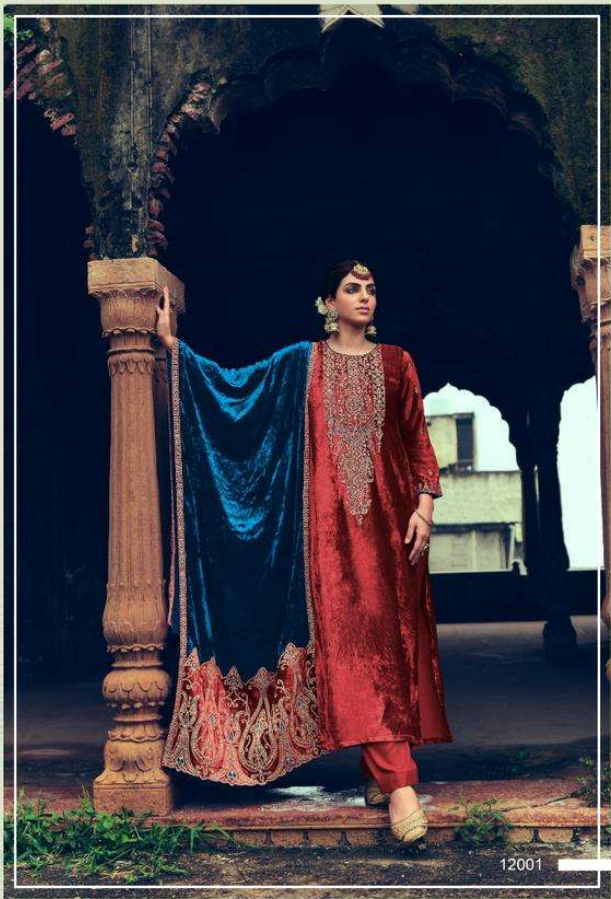

Shehnaaz

12002

12003

12004

12005

12006

GULL JEE

Shehnaaz

| DESIGN NO. | PRICE | |
|-----------------|--------|---|
| 12001 | 2999/- | :TOP: VISCOSE VELVET WITH HEAVY EMBROIDERY |
| 12002 | 2999/- | |
| 12003 | 2999/- | :BOTTAM: VISCOSE PASHMINA |
| 12004 | 2999/- | |
| 12005 | 2999/- | :DUPATTA: VISCOSE VELVET WITH HEAVY EMBROIDERY |
| 12006 | 2999/- | |
| Total Pieces: 6 | | Total Amountt: 17994/-+GST |