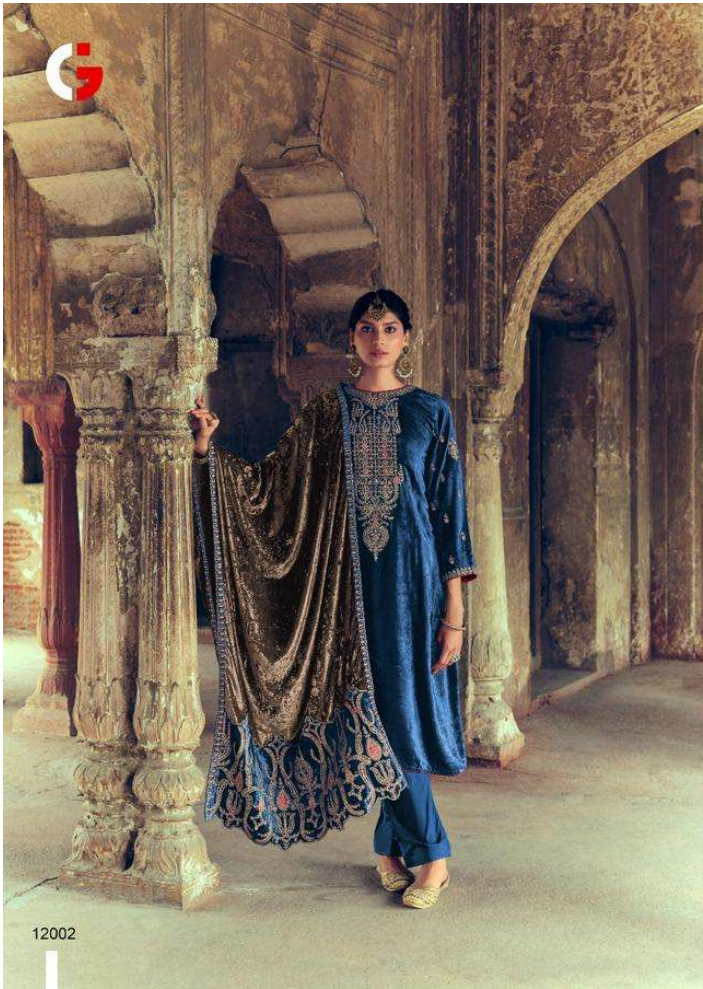

Shehnaaz

12002

12003

12004

12005

12006

GULL JEE

Shehnaaz

| DESIGN NO. | PRICE | |
|-----------------|--------|---|
| 12001 | 2999/- | :TOP: VISCOSE VELVET WITH HEAVY EMBROIDERY |
| 12002 | 2999/- | |
| 12003 | 2999/- | :BOTTAM: VISCOSE PASHMINA |
| 12004 | 2999/- | |
| 12005 | 2999/- | :DUPATTA: VISCOSE VELVET WITH HEAVY EMBROIDERY |
| 12006 | 2999/- | |
| Total Pieces: 6 | | Total Amountt: 17994/-+GST |