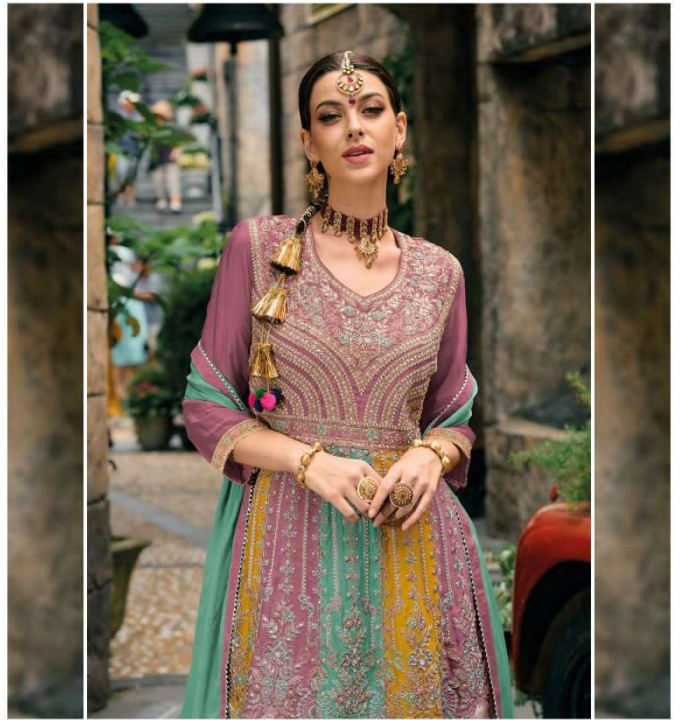

eba lifestyle

Barbie

COLOR EDITION

www.ebabrand.com

CODE : 1608

CODE : 1608 A

CODE : 1608 B

EBA || 1608

EBA || 1608 A

EBA || 1608 B

eba lifestyle
Barbie
COLOR EDITION