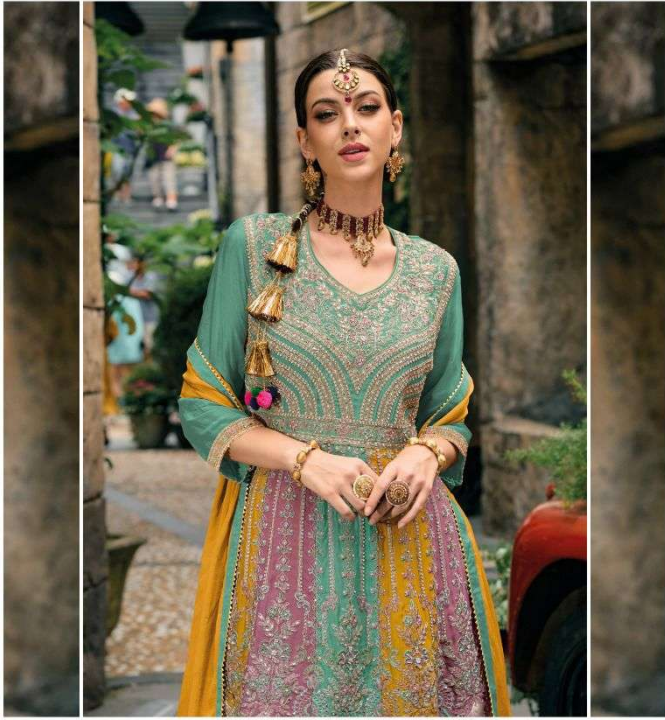

eba lifestyle

Barbie

COLOR EDITION

www.ebabrand.com

CODE : 1608

CODE : 1608 A

CODE : 1608 B

EBA || 1608

EBA || 1608 A

EBA || 1608 B

eba lifestyle
Barbie
COLOR EDITION