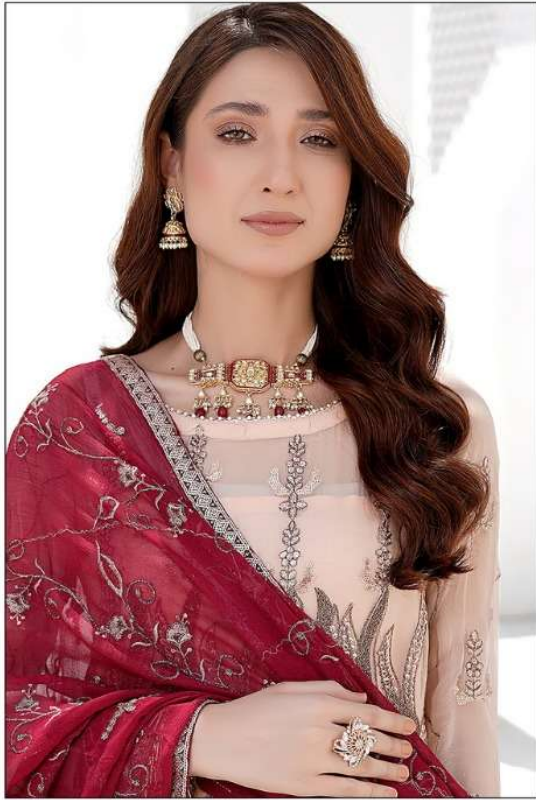

KHAS
HOME | FASHION

AFFROZH

KHAS
HOME | FASHION

AFFROZH

AFFROZH

045

TOP

Fox georgette with
Moti work

BOTTOM / INNER

Heavy santoon

DUPATTA

Nazmin Embroidery

AFFROZH
D.NO. 045

AFFROZH

045
TOP
Fox georgetta with
Moti work

BOTTOM / INNER
Heavy santoon

DUPATTA
Nazmin Embroidery

AFFROZH

046

TOP

Fox georgette with
Moti work

BOTTOM / INNER

Heavy santoon

DUPATTA