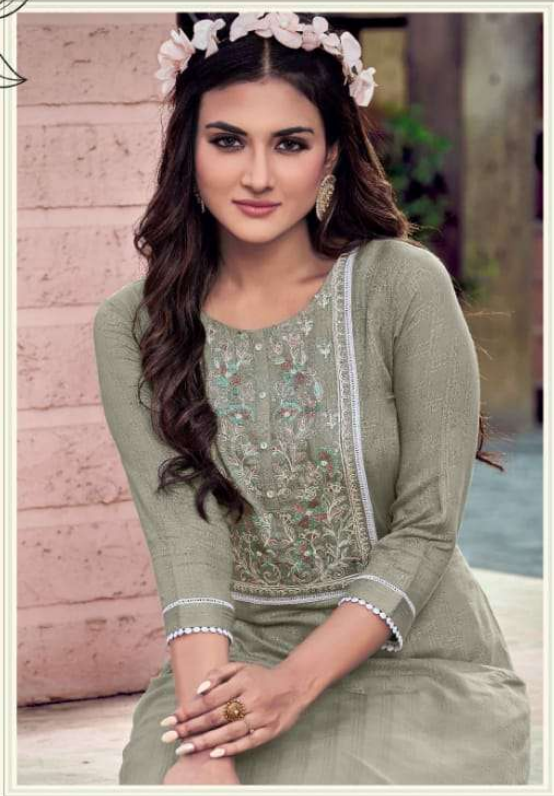

Kalaroop

JAGGI

**BE BEAUTY WINDS**

*Soothing colors, excellent designs and smooth finish  
give perfect combination of style and usability.*

13301

**BE MESMERIZING**

*Creators of subtle elegance who bring only the finest into a subtle design.*

13303

BE EXCEPTIONAL.

*You're exceptional because you have your own sense of style!*

13300

BE MAGICAL.

*Let your dream spread the magic while you look up and flourish.*

13302

13300