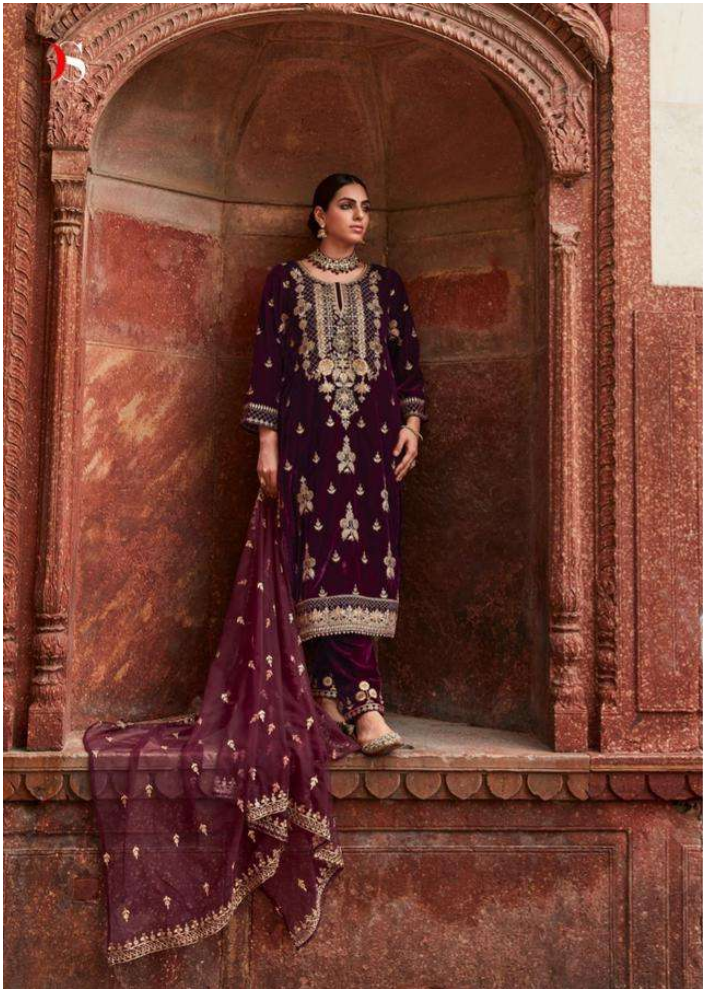

DEEPTI
SUITS

TAHJIB

13001

S

13003

13004 | OWN YOUR LOOK

S

13005

13001

13002

13003

13004

13005

13006

TAHJIB

DESIGN NO.	PRICE	
13001	1699/-	:TOP: VELEVT WITH EMBROIDERY
13002	1699/-	
13003	1699/-	:BOTTAM: VELEVT WITH EMBROIDERY
13004	1699/-	
13005	1699/-	:DUPATTA: NET WITH EMBROIDERY
13006	1699/-	
Total Pieces: 6		Total Amountt: 10194/-+GST