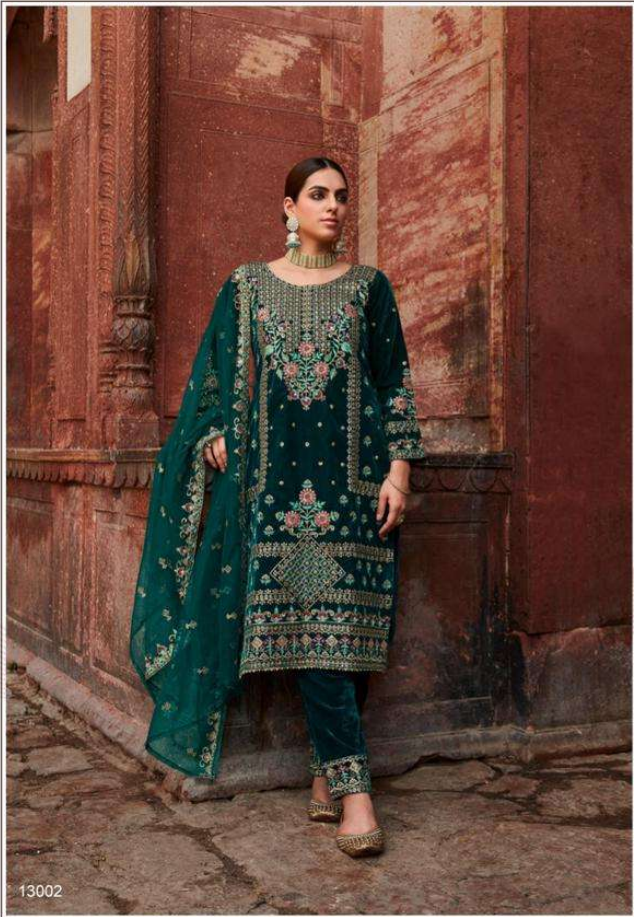

DEEPTI
SUITS

TAHJIB

13001

S

13003

13004 | OWN YOUR LOOK

S

13005

13001

13002

13003

13004

13005

13006

TAHJIB

DESIGN NO.	PRICE	
13001	1699/-	:TOP: VELEVT WITH EMBROIDERY
13002	1699/-	
13003	1699/-	:BOTTAM: VELEVT WITH EMBROIDERY
13004	1699/-	
13005	1699/-	:DUPATTA: NET WITH EMBROIDERY
13006	1699/-	
Total Pieces: 6		Total Amountt: 10194/-+GST