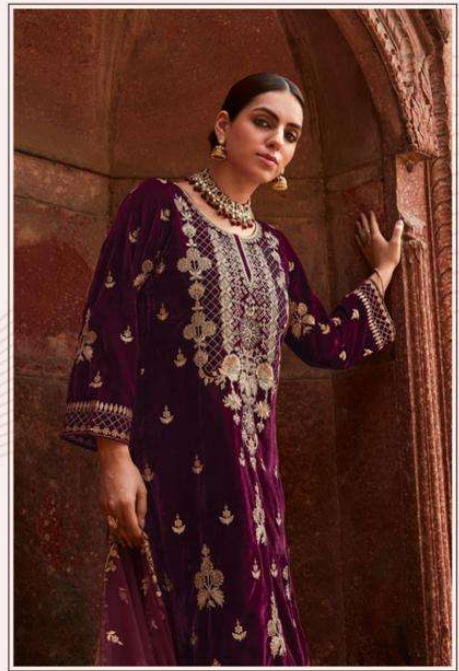

DEEPTI
SUITS

TAHJIB

13001

S

13003

13004 | OWN YOUR LOOK

S

13005

13001

13002

13003

13004

13005

13006

TAHJIB

DESIGN NO.	PRICE	
13001	1699/-	:TOP: VELEVT WITH EMBROIDERY
13002	1699/-	
13003	1699/-	:BOTTAM: VELEVT WITH EMBROIDERY
13004	1699/-	
13005	1699/-	:DUPATTA: NET WITH EMBROIDERY
13006	1699/-	
Total Pieces: 6		Total Amountt: 10194/-+GST