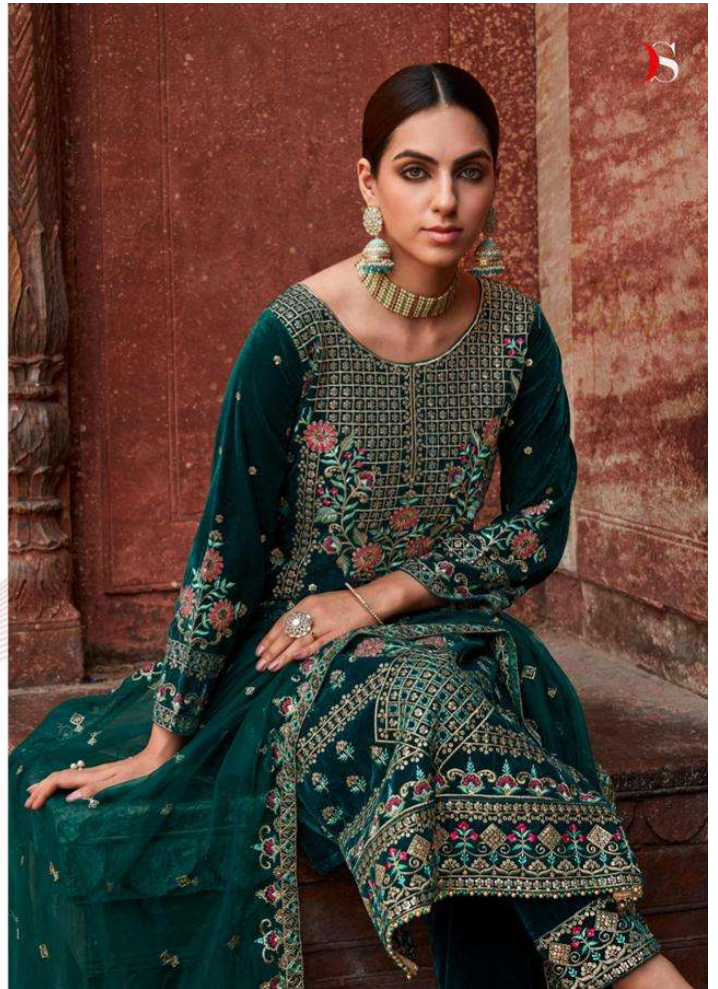

DEEPTI
SUITS

TAHJIB

13001

S

13003

13004 | OWN YOUR LOOK

S

13005

13001

13002

13003

13004

13005

13006

TAHJIB

DESIGN NO.	PRICE	
13001	1699/-	:TOP: VELEVT WITH EMBROIDERY
13002	1699/-	
13003	1699/-	:BOTTAM: VELEVT WITH EMBROIDERY
13004	1699/-	
13005	1699/-	:DUPATTA: NET WITH EMBROIDERY
13006	1699/-	
Total Pieces: 6		Total Amountt: 10194/-+GST