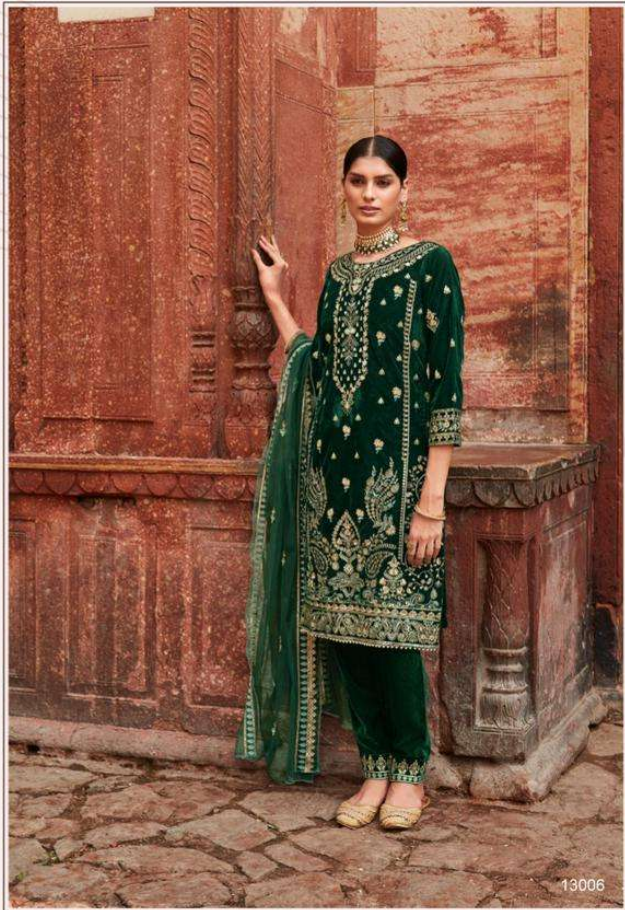

DEEPTI
SUITS

TAHJIB

13001

S

13003

13004 | OWN YOUR LOOK

S

13005

13001

13002

13003

13004

13005

13006

TAHJIB

DESIGN NO.	PRICE	
13001	1699/-	:TOP: VELEVT WITH EMBROIDERY
13002	1699/-	
13003	1699/-	:BOTTAM: VELEVT WITH EMBROIDERY
13004	1699/-	
13005	1699/-	:DUPATTA: NET WITH EMBROIDERY
13006	1699/-	
Total Pieces: 6		Total Amountt: 10194/-+GST