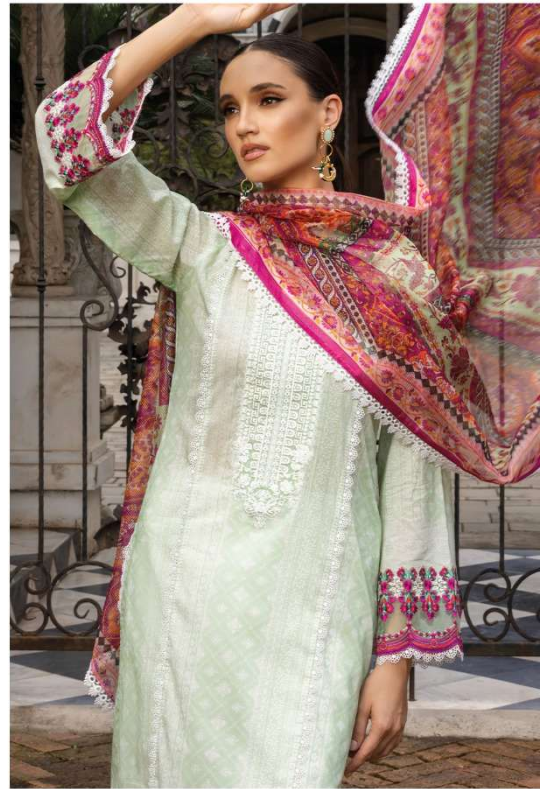

shradha
DESIGNER

Bliss

AS GORGEOUS AS YOU || 1001 ||

DISCOVER THE NEW YOU || 1002 ||

Bliss
CODE JJ 1002
COTTON DUPATTA

Bliss

CODE JJ 1003

COTTON DUPATA

BE EACH DAY BEAUTIFUL || 1004 ||

Bliss

|| 1001 ||

|| 1002 ||

|| 1003 ||

|| 1004 ||