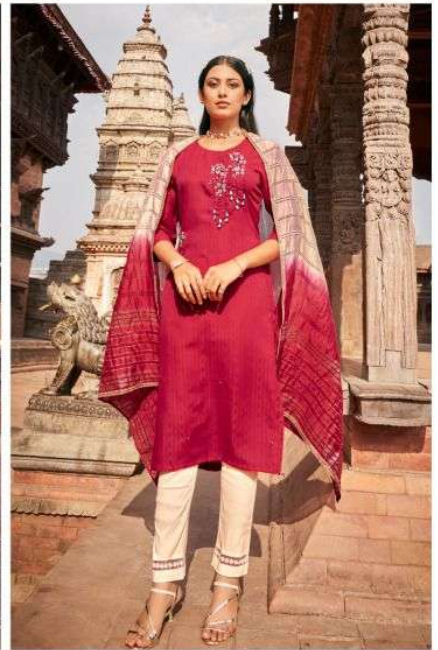

YOU | SAMARA

BE-YOU-TIFUL
By WANNA Looks

2101

2102

2103

2104

2105

2106

YOU
BE-YOU-TIFUL

SAMARA

YOU
BE-YOU-TIFUL

2106 |

YOU
BE-YOU-TIFUL

Beautiful color with great design sequence work that makes everyone look at you. | 2105

2104 | Attractive embroidery work with beautiful contrast color makes the outfit more attractive.