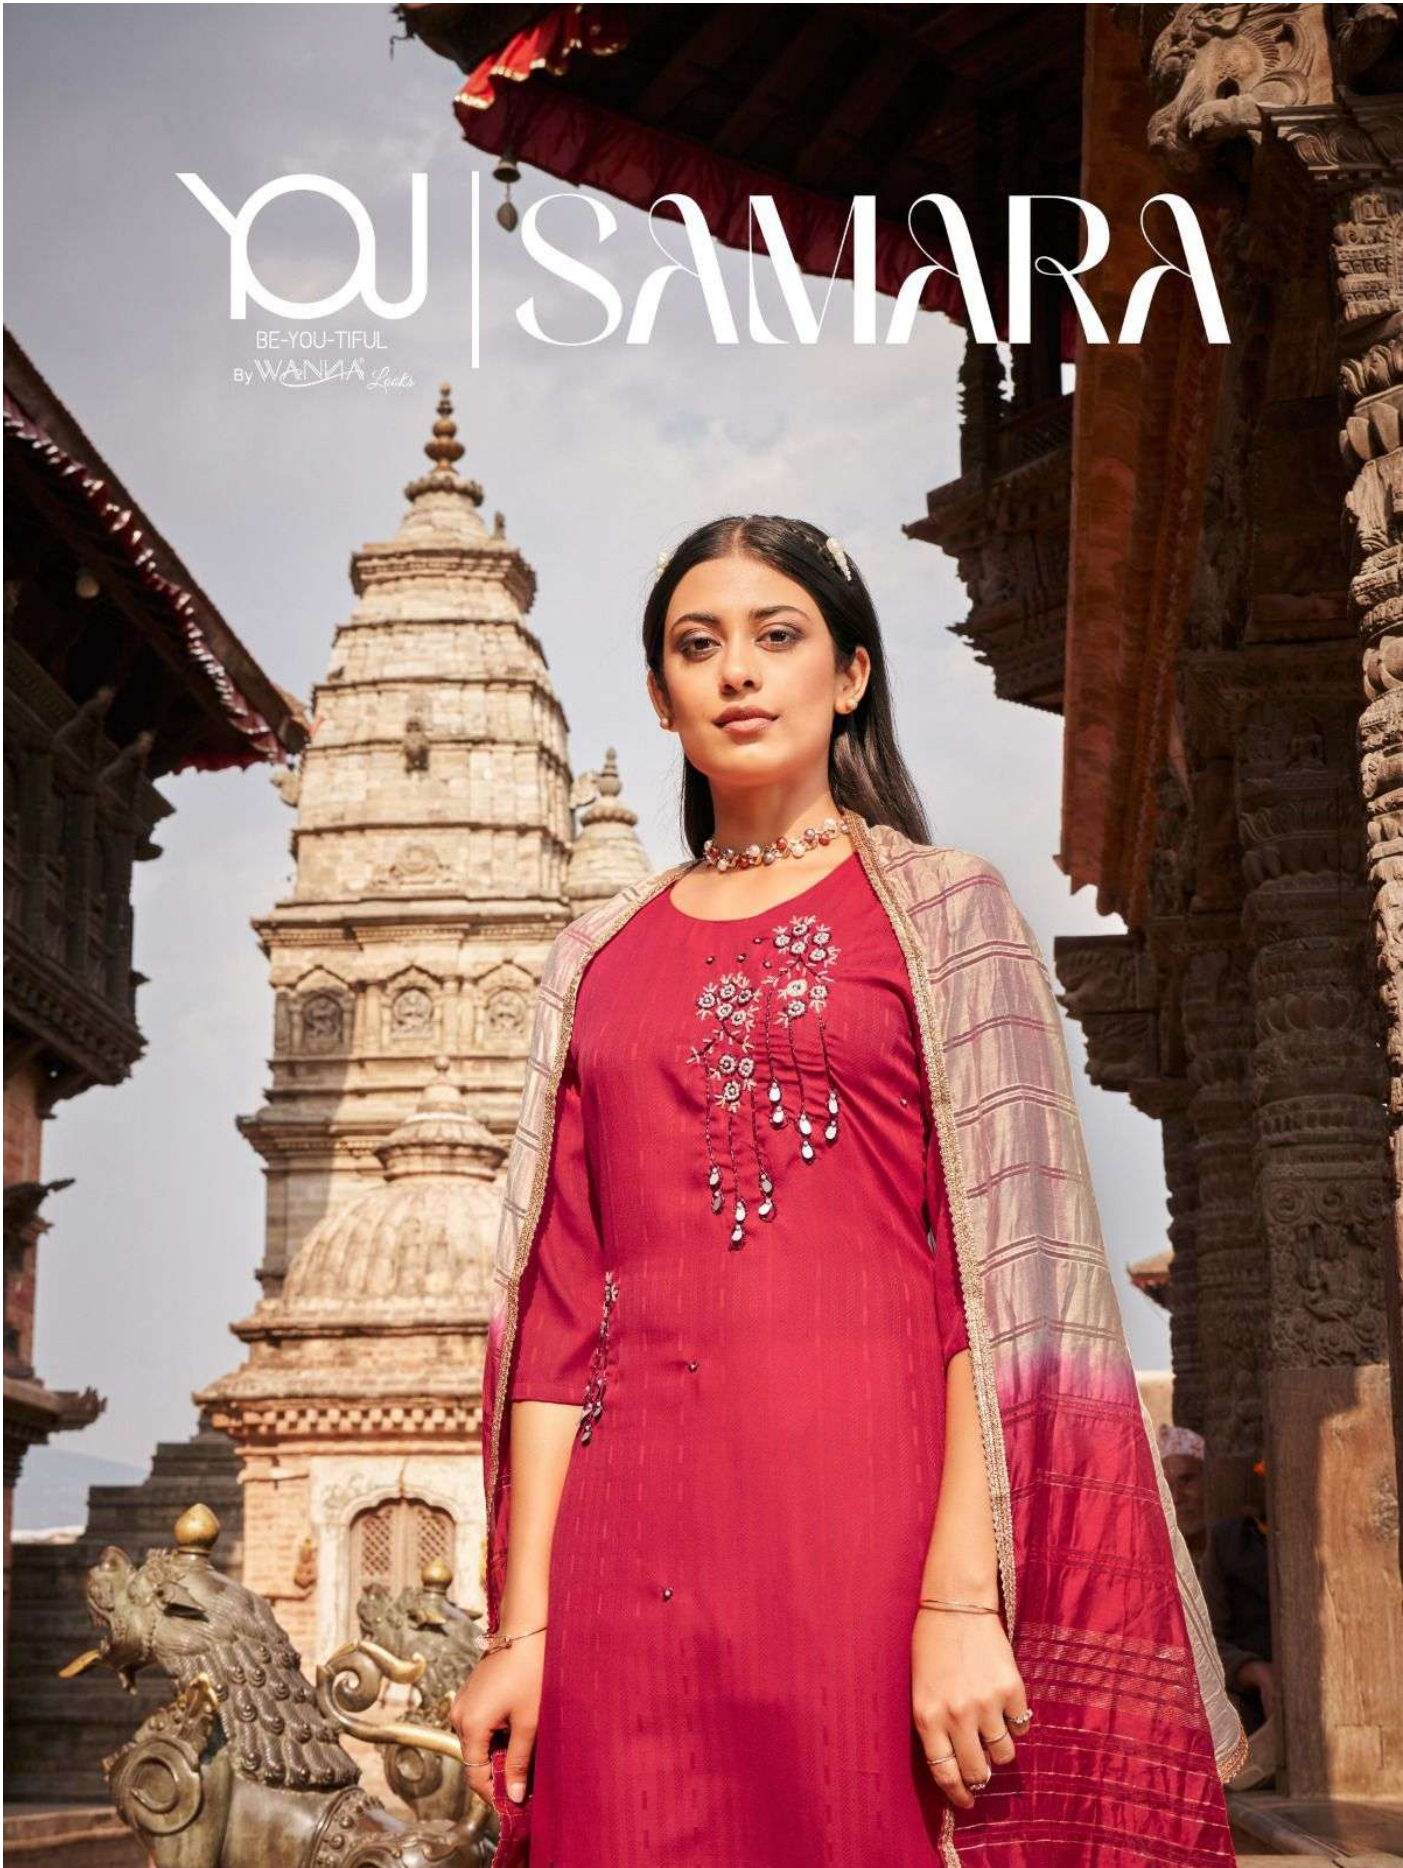

YOU | SAMARA

BE-YOU-TIFUL
By WANNA Looks

2101

2102

2103

2104

2105

2106

YOU
BE-YOU-TIFUL

SAMARA

YOU
BE-YOU-TIFUL

2106 |

YOU
BE-YOU-TIFUL

Beautiful color with great design sequence work that makes everyone look at you. | 2105

2104 | Attractive embroidery work with beautiful contrast color makes the outfit more attractive.