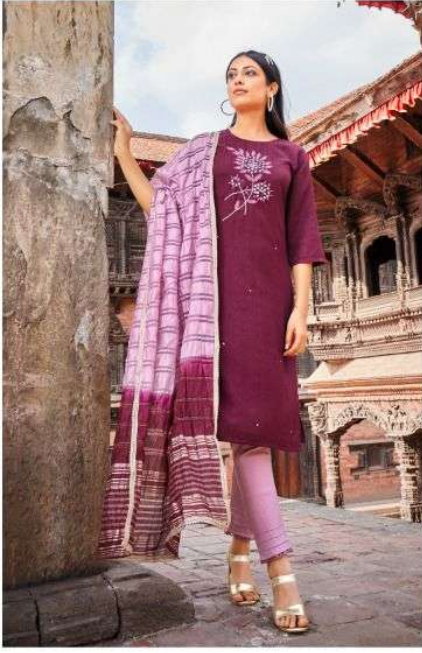

YOU | SAMARA

BE-YOU-TIFUL
By WANNA Looks

2101

2102

2103

2104

2105

2106

YOU
BE-YOU-TIFUL

SAMARA

YOU
BE-YOU-TIFUL

2106 |

YOU
BE-YOU-TIFUL

Beautiful color with great design sequence work that makes everyone look at you. | 2105

2104 | Attractive embroidery work with beautiful contrast color makes the outfit more attractive.