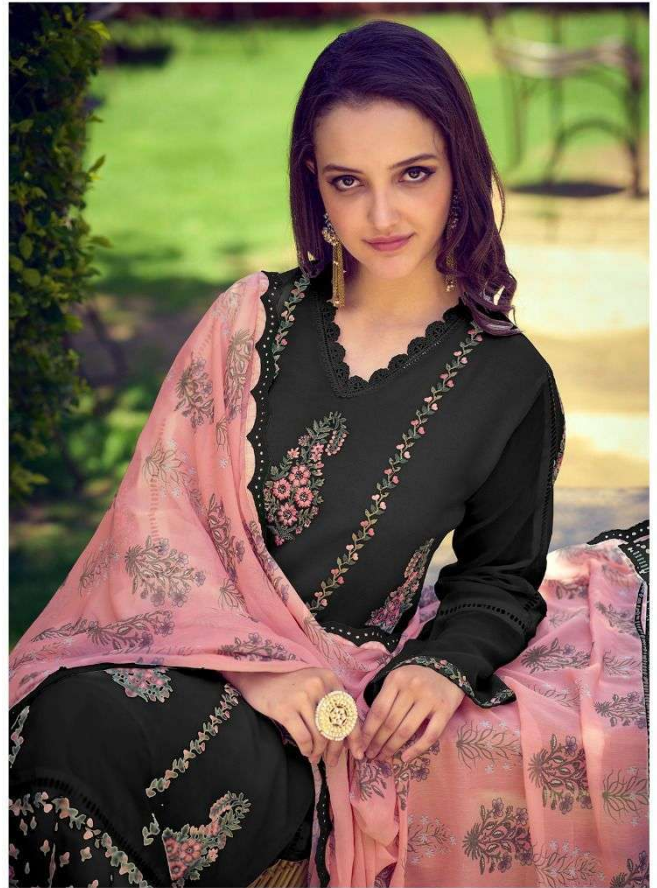

READY MADE
COLLECTION