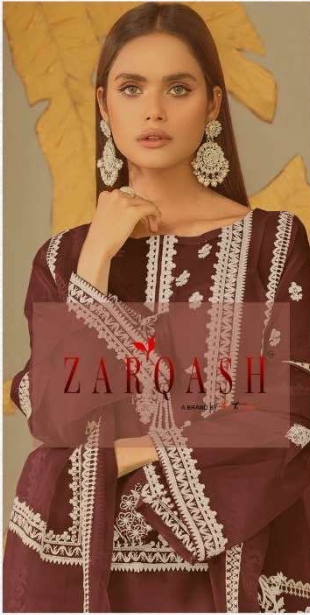

TOP
HEAVY GEORGETTE
FABRICS

INNER
HEVAY
FABRICS

BOTTOM
VISCOSE SILK
FABRICS

DUPATTA
HEAVY GEORGETTE
DESIGNER DUPATTA

ZARQASH[®]

A BRAND BY KHAYYER

TOP
HEAVY GEORGETTE
FABRICS

Z-152-A

INNER
HEAVY
FABRICS

Z-152-B

BOTTOM
VISCOSE SILK
FABRICS

Z-152-C

DUPATTA
HEAVY GEORGETTE
DESIGNER DUPATTA