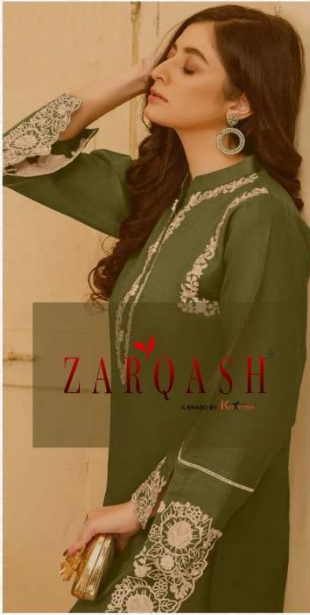

Z-150-C

TOP
HEAVY GEORGETTE
FABRICS

INNER
HEVAY
FABRICS

BOTTOM
VISCOSE SILK
FABRICS

DUPATTA
ORGANZA DESIGNER
DUPATTA

ZARQASH[®]

A BRAND BY KHAAYRA

TOP
HEAVY GEORGETTE
FABRICS