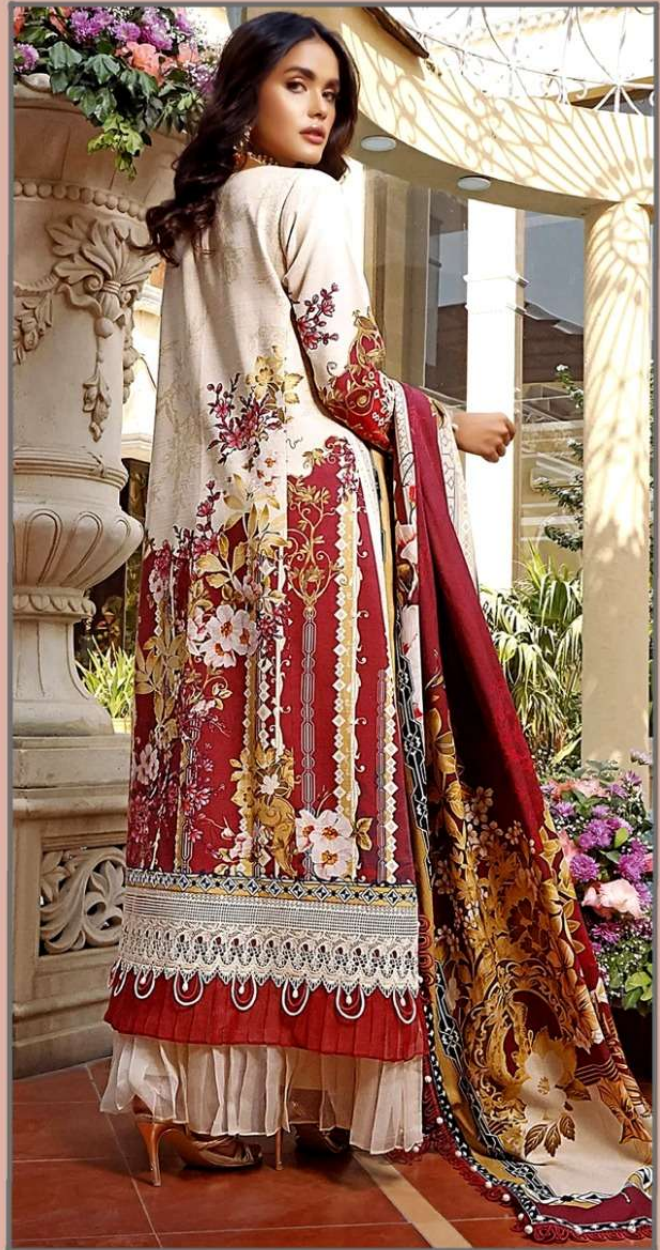

**TOP - LUXURY LAWN DIGITALPRINT
WITH HEAVY EMBROIDERY**

DUPATTA - PURE KOTA DIGITAL PRINT

BOTTOM - LUXURY LAWN DYED